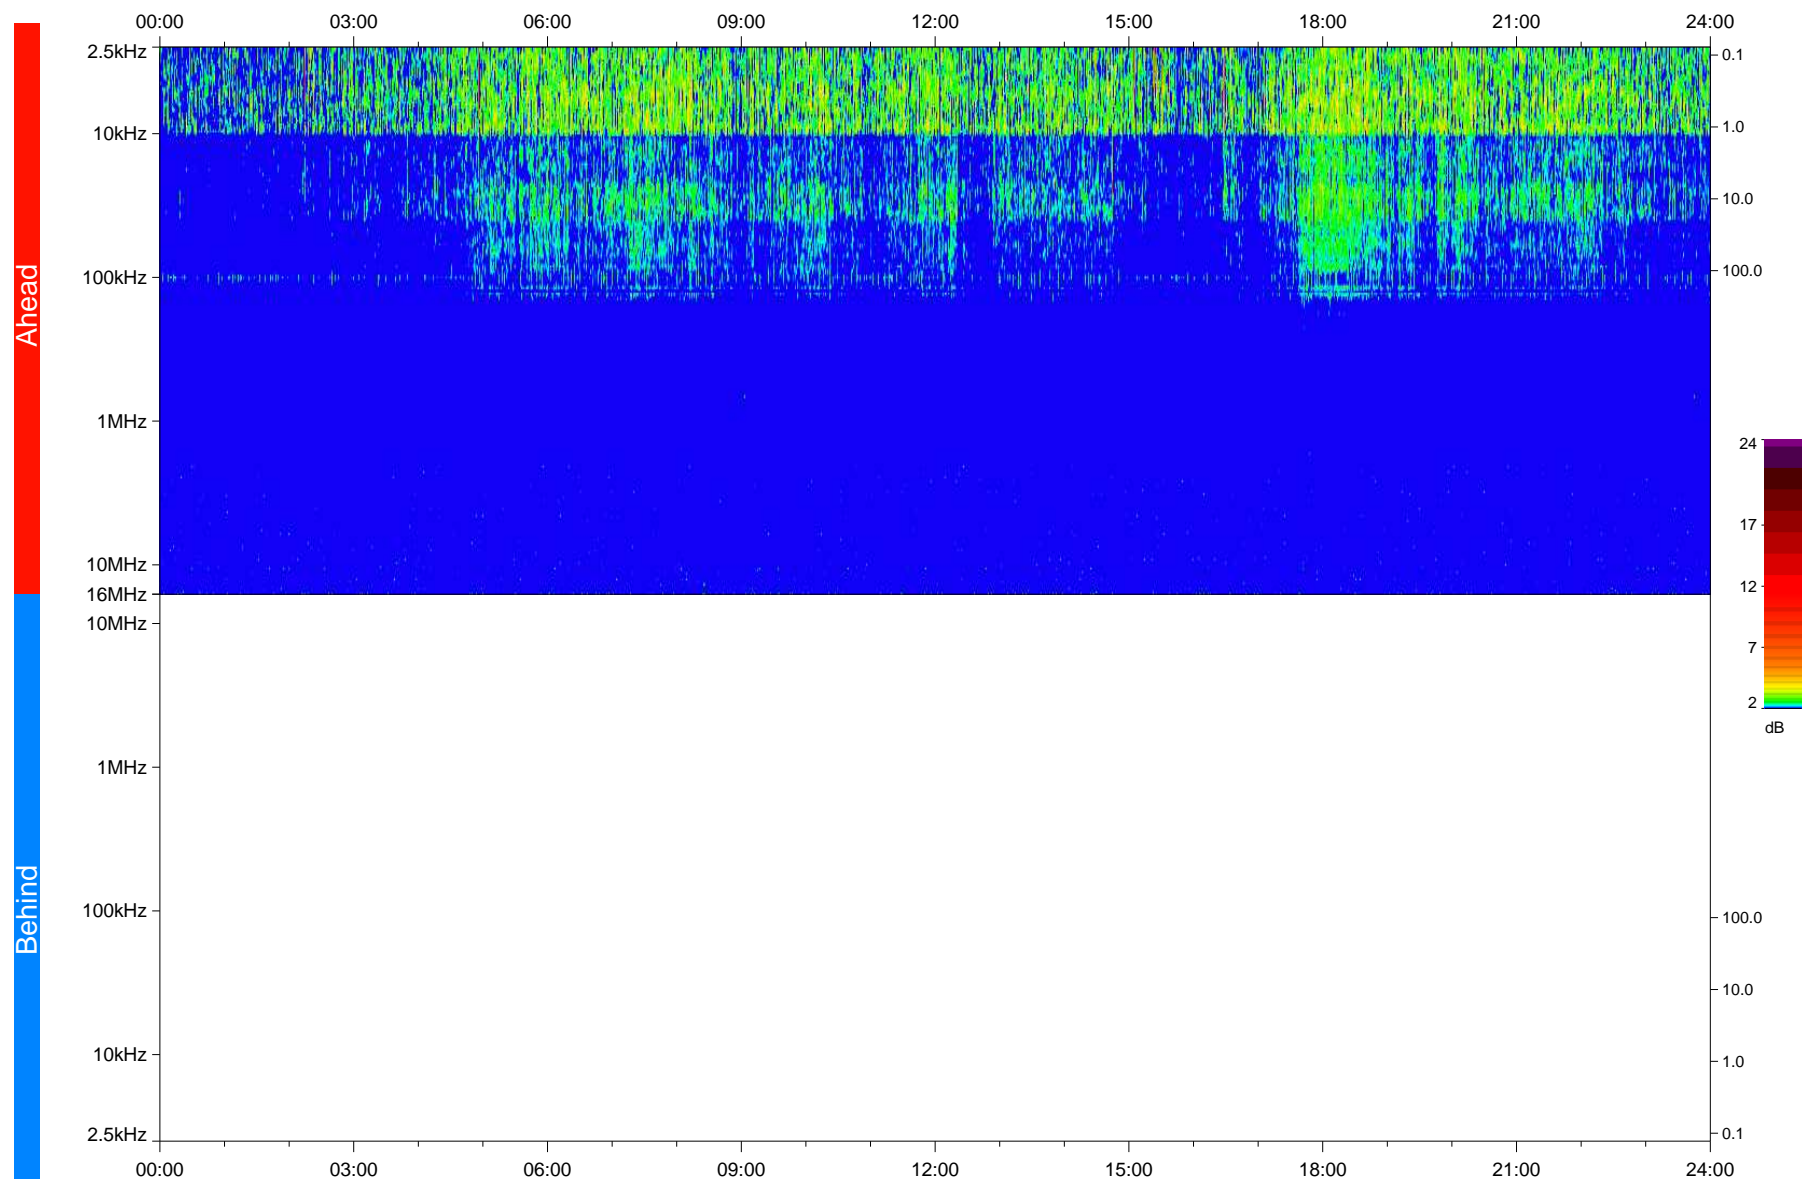

# STEREO/WAVES Daily Summary - 10-Mar-2018 (DOY 069)

Ahead source file: swaves\_ahead\_2018\_069\_1\_05.fin  
Ahead PSE Angle: -119.8°

Behind PSE Angle: 116.1°  
Behind source file: No STEREO-B data

Time (UTC)

file: stereo\_swaves\_daily-summary\_color\_20180310\_v04  
made by: space.umn.edu on macOS with IDL 8.8.2 on 2022-10-06 09:07:07, with TLib V945 / dynspec V311