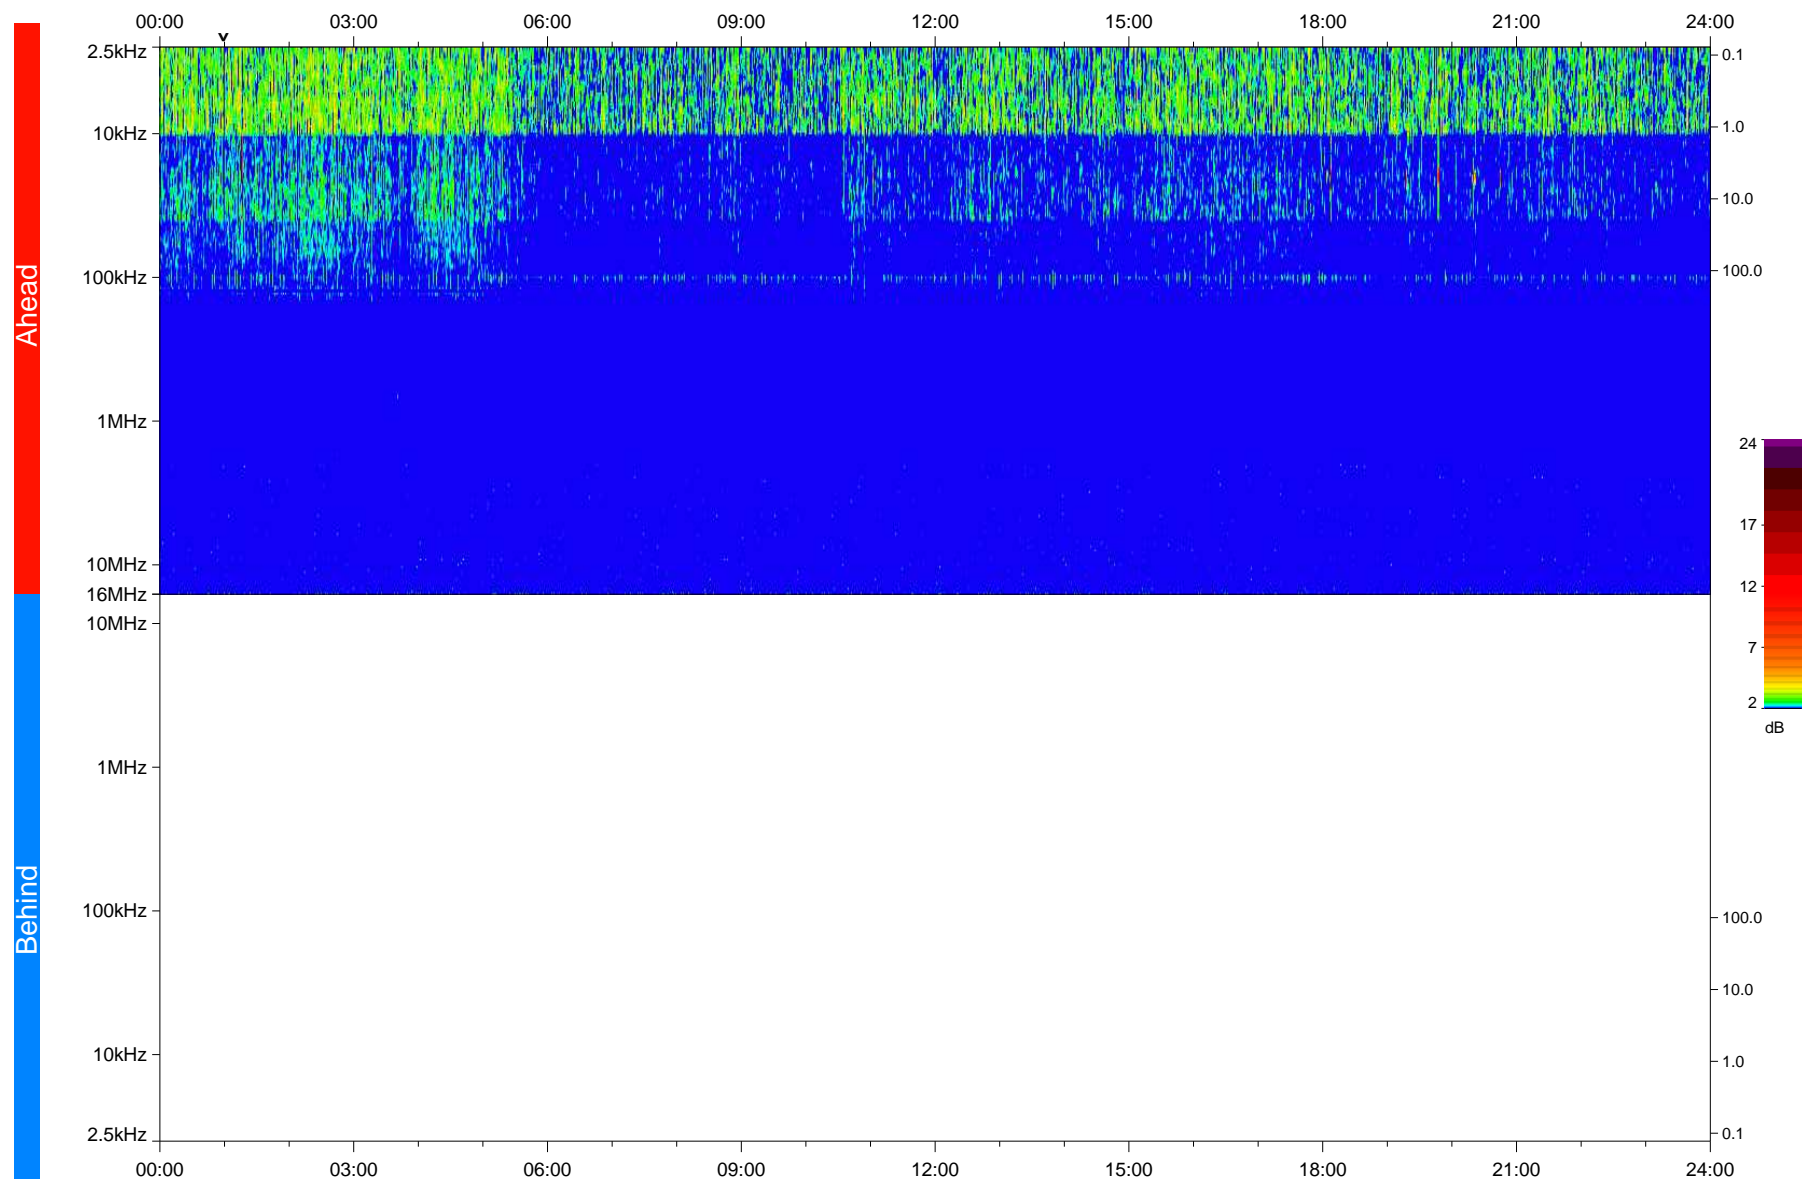

# STEREO/WAVES Daily Summary - 09-Mar-2018 (DOY 068)

Ahead source file: swaves\_ahead\_2018\_068\_1\_05.fin  
Ahead PSE Angle: -119.8°

Behind PSE Angle: 116.3°  
Behind source file: No STEREO-B data

Time (UTC)

file: stereo\_swaves\_daily-summary\_color\_20180309\_v04  
made by: space.umn.edu on macOS with IDL 8.8.2 on 2022-10-06 09:05:40, with TMatlab V945 / dynspec V311