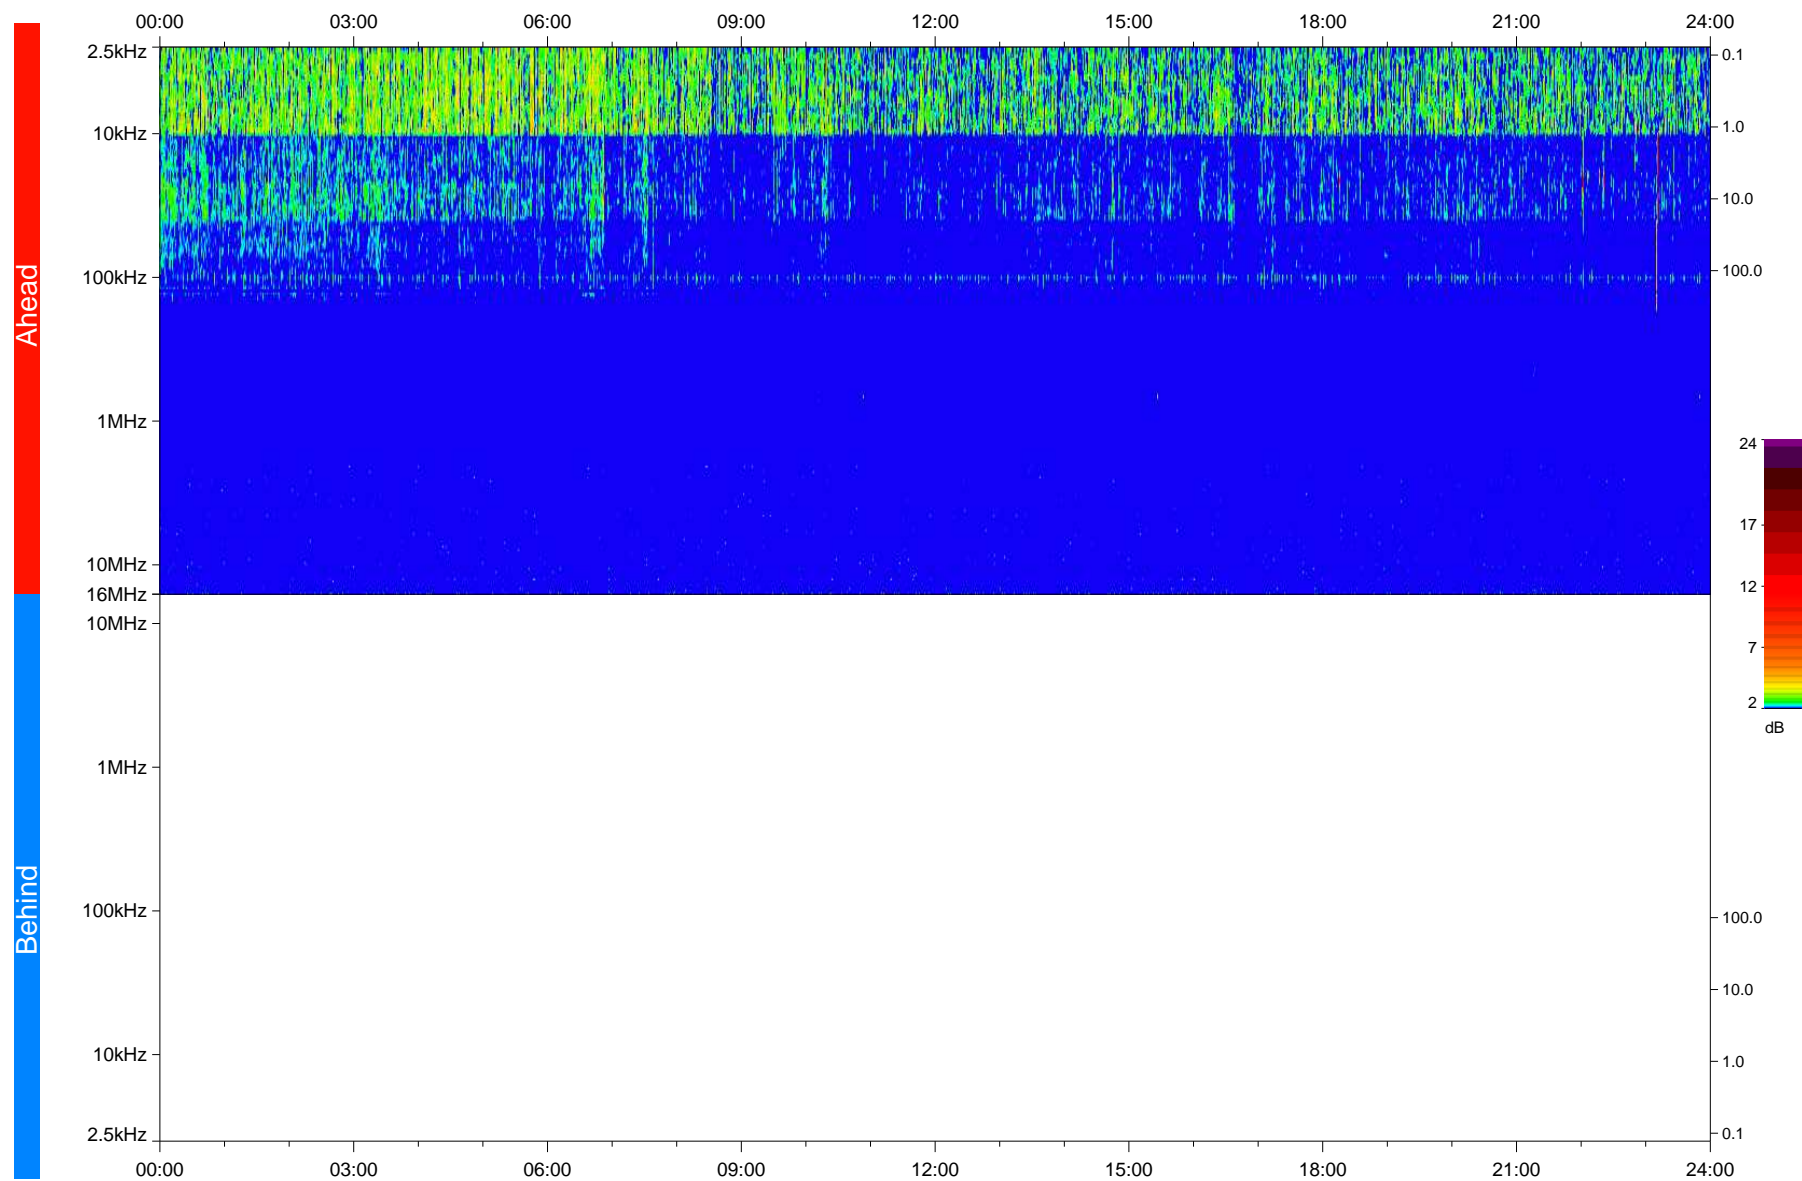

# STEREO/WAVES Daily Summary - 08-Mar-2018 (DOY 067)

Ahead source file: swaves\_ahead\_2018\_067\_1\_05.fin  
Ahead PSE Angle: -119.9°

Behind PSE Angle: 116.4°  
Behind source file: No STEREO-B data

Time (UTC)

file: stereo\_swaves\_daily-summary\_color\_20180308\_v04  
made by: space.umn.edu on macOS with IDL 8.8.2 on 2022-10-06 09:04:13, with TMLib V945 / dynspec V311