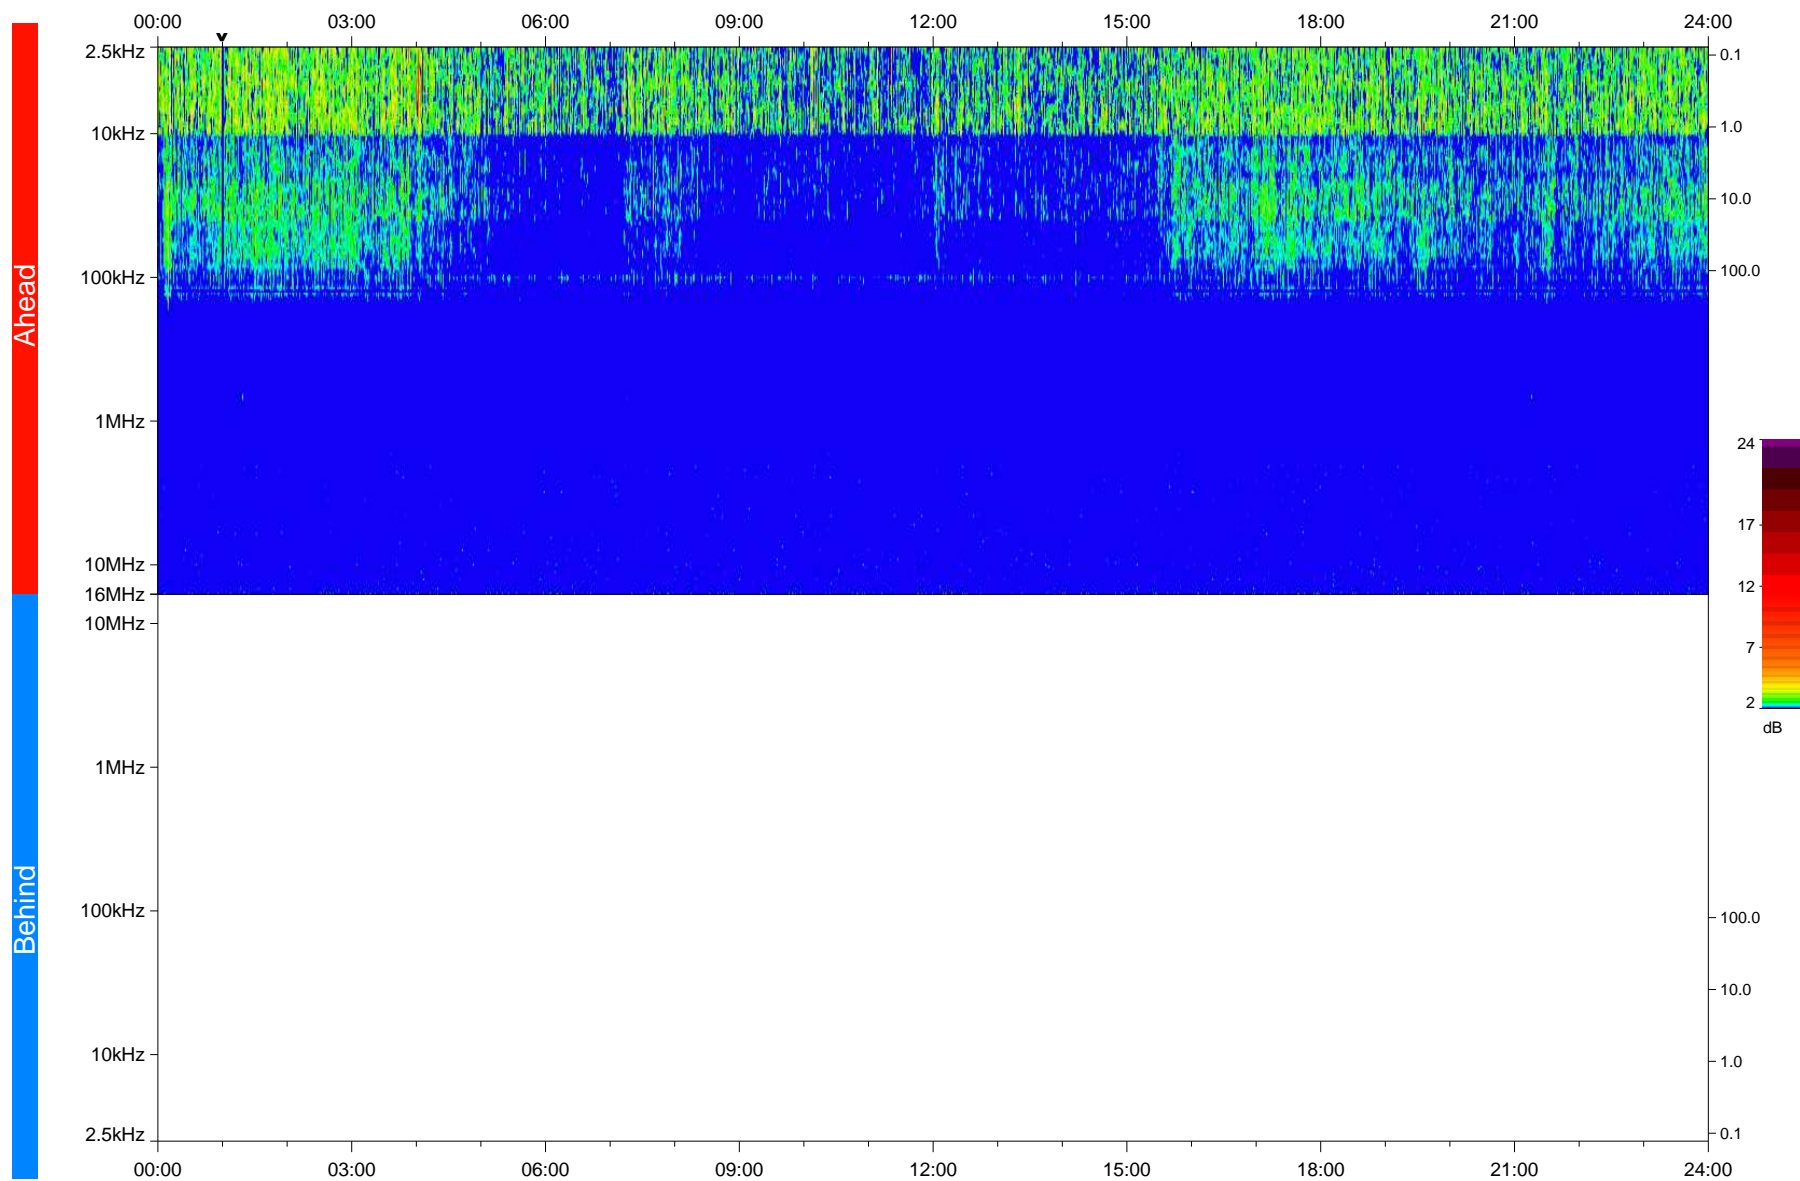

# STEREO/WAVES Daily Summary - 07-Mar-2018 (DOY 066)

Ahead source file: swaves\_ahead\_2018\_066\_1\_05.fin  
Ahead PSE Angle: -119.9°

Behind PSE Angle: 116.6°  
Behind source file: No STEREO-B data

Time (UTC)

file: stereo\_swaves\_daily-summary\_color\_20180307\_v04  
made by: space.umn.edu on macOS with IDL 8.8.2 on 2022-10-06 09:02:44, with TMatlab V945 / dynspec V311