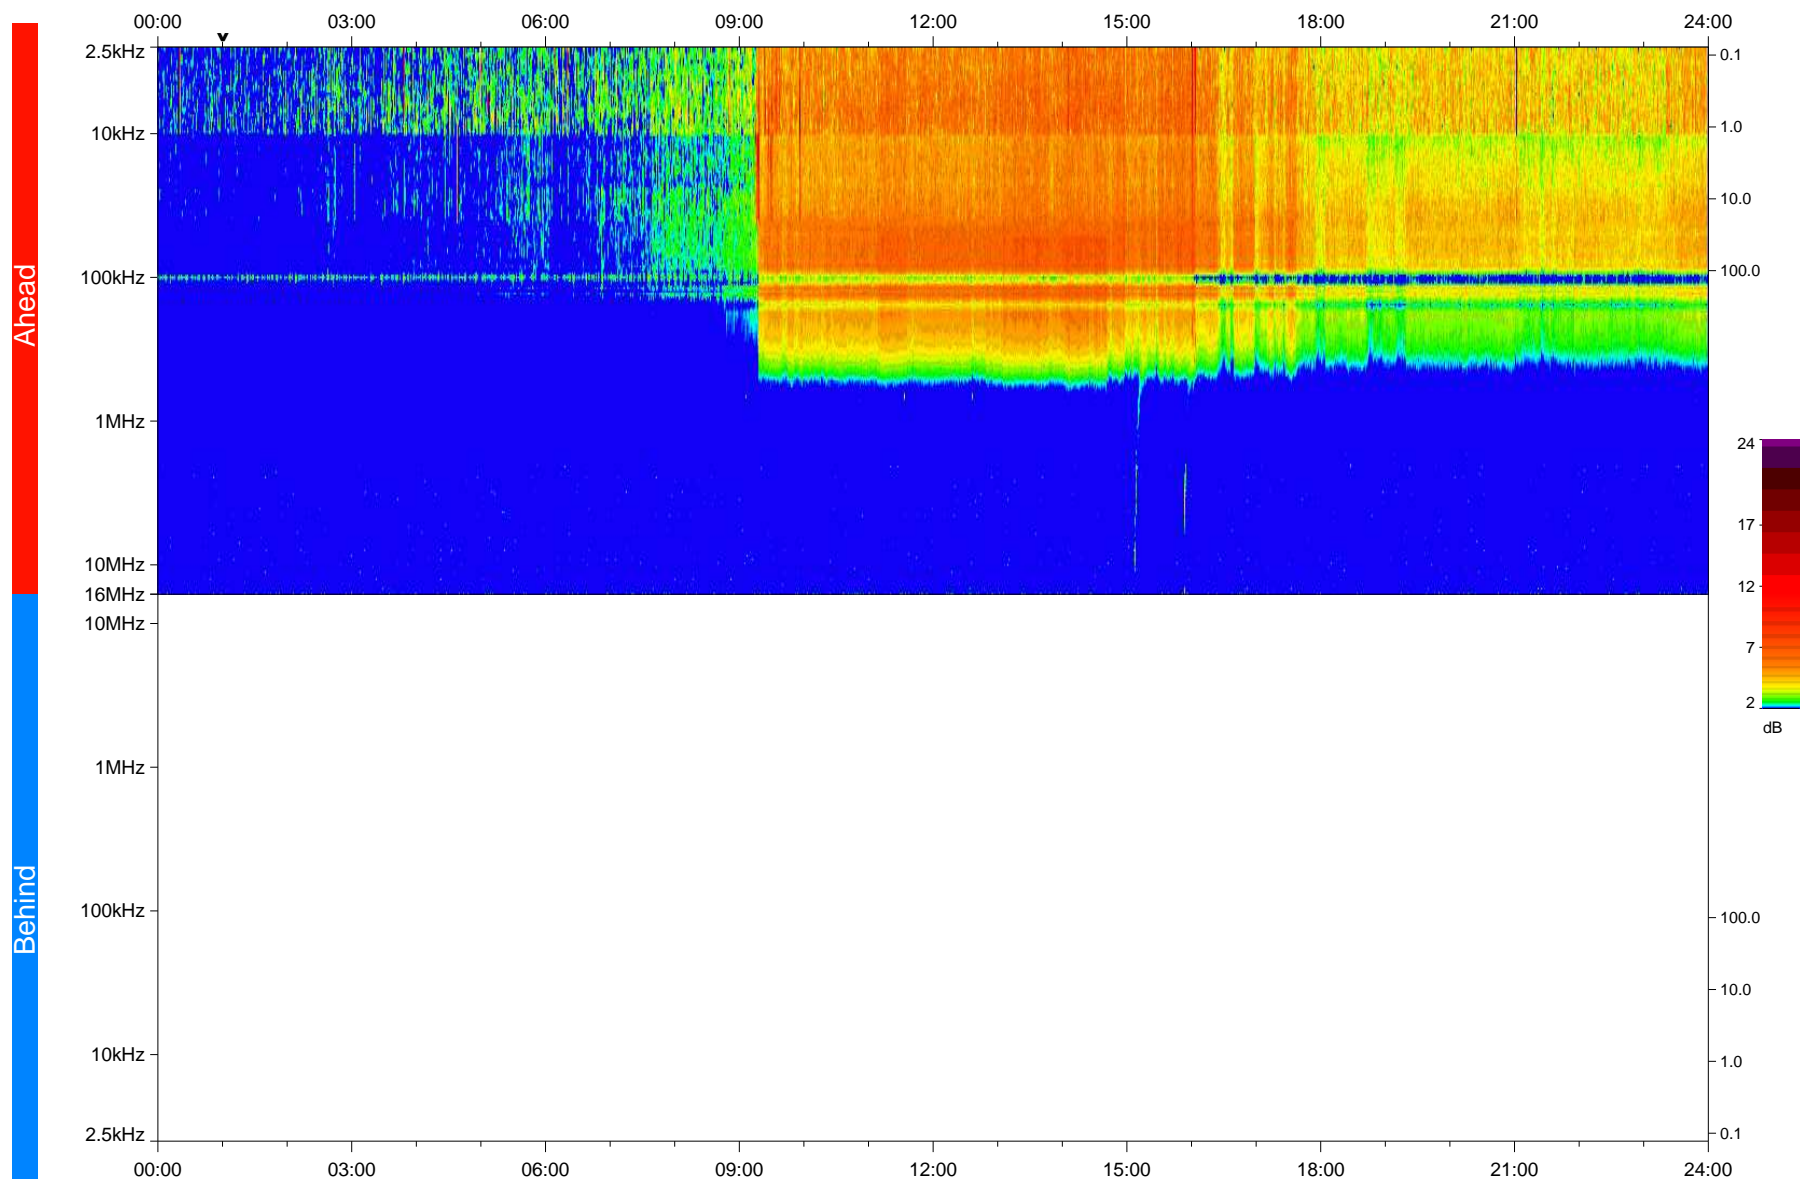

# STEREO/WAVES Daily Summary - 05-Mar-2018 (DOY 064)

Ahead source file: swaves\_ahead\_2018\_064\_1\_06.fin  
Ahead PSE Angle: -120.0°

Behind PSE Angle: 116.9°  
Behind source file: No STEREO-B data

Time (UTC)

file: stereo\_swaves\_daily-summary\_color\_20180305\_v04  
made by: space.umn.edu on macOS with IDL 8.8.2 on 2022-10-06 08:59:51, with TMLib V945 / dynspec V311