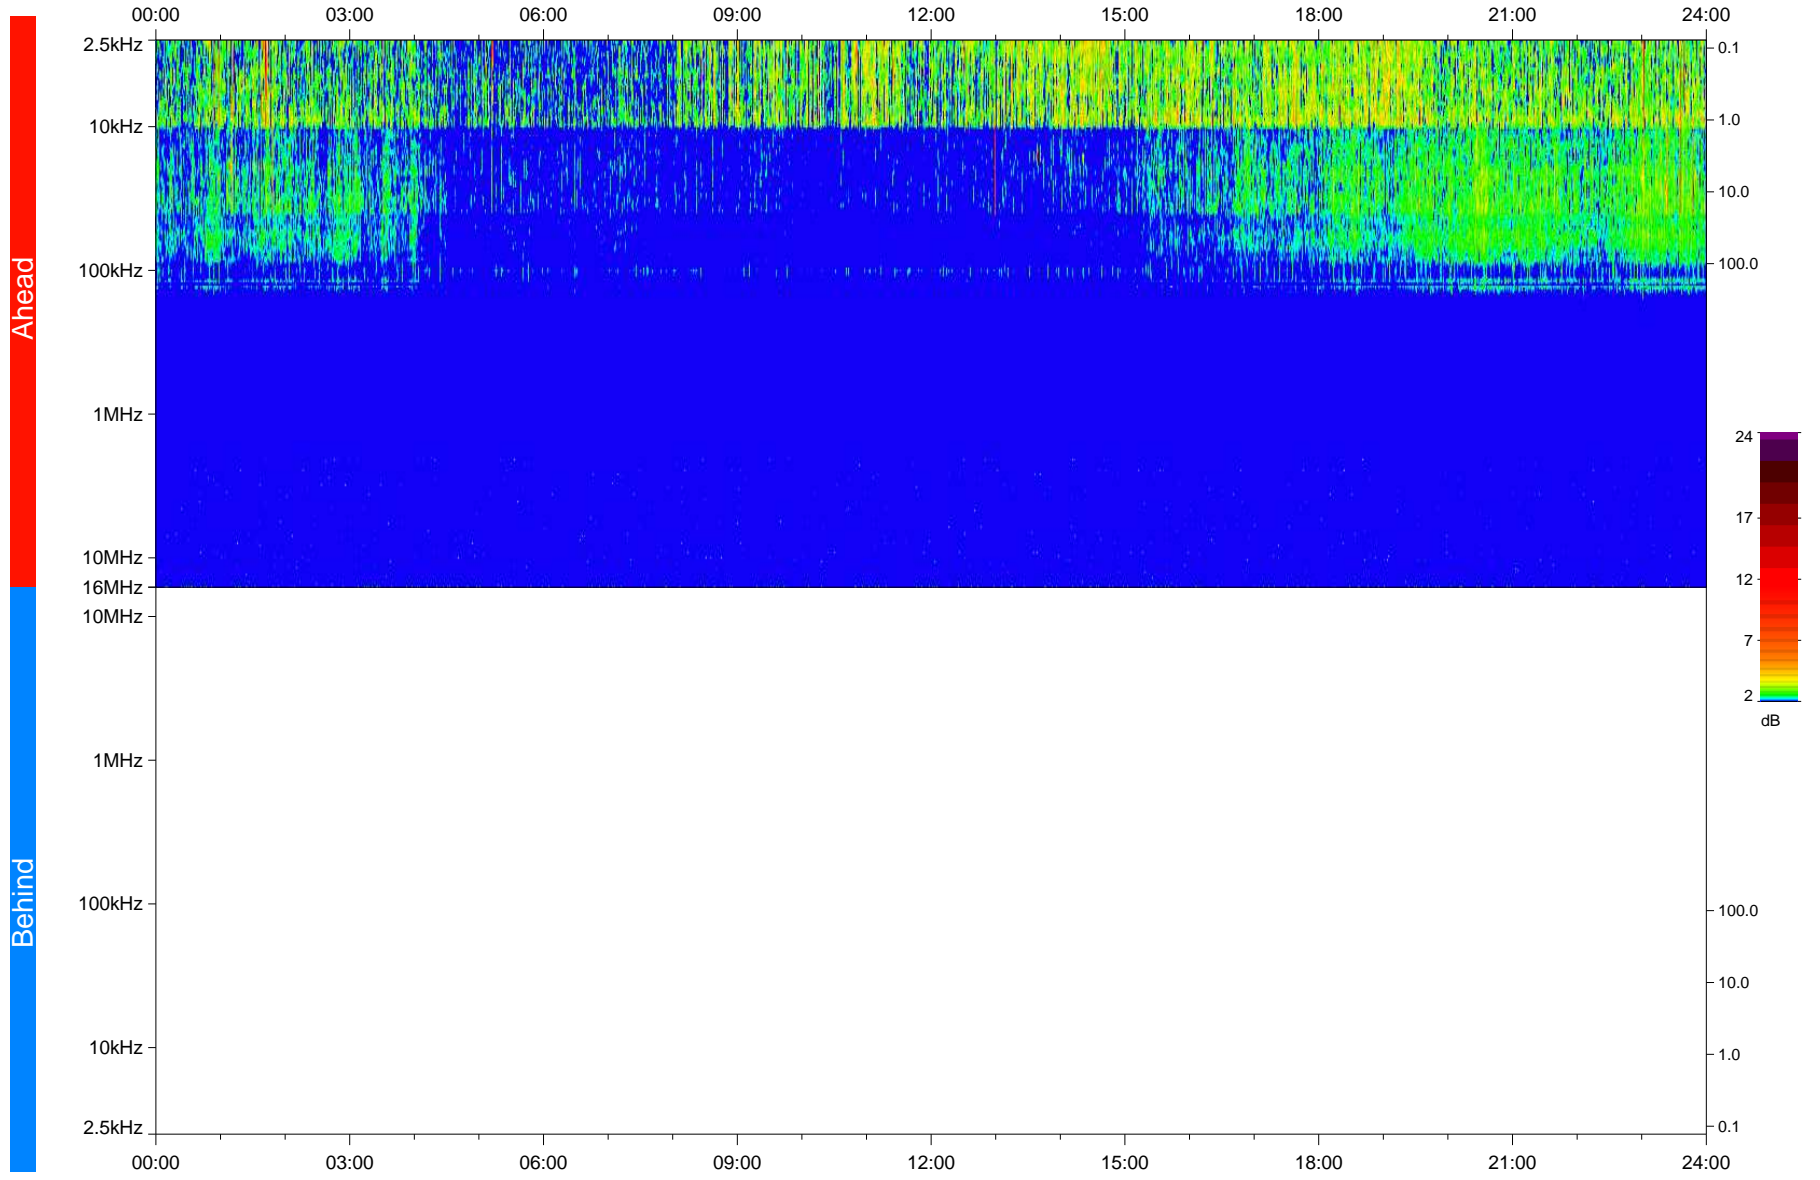

# STEREO/WAVES Daily Summary - 04-Mar-2018 (DOY 063)

Ahead source file: swaves\_ahead\_2018\_063\_1\_06.fin  
Ahead PSE Angle: -120.0°

Behind PSE Angle: 117.0°  
Behind source file: No STEREO-B data

Time (UTC)

file: stereo\_swaves\_daily-summary\_color\_20180304\_v04  
made by: space.umn.edu on macOS with IDL 8.8.2 on 2022-10-06 08:58:23, with TMLib V945 / dynspec V311