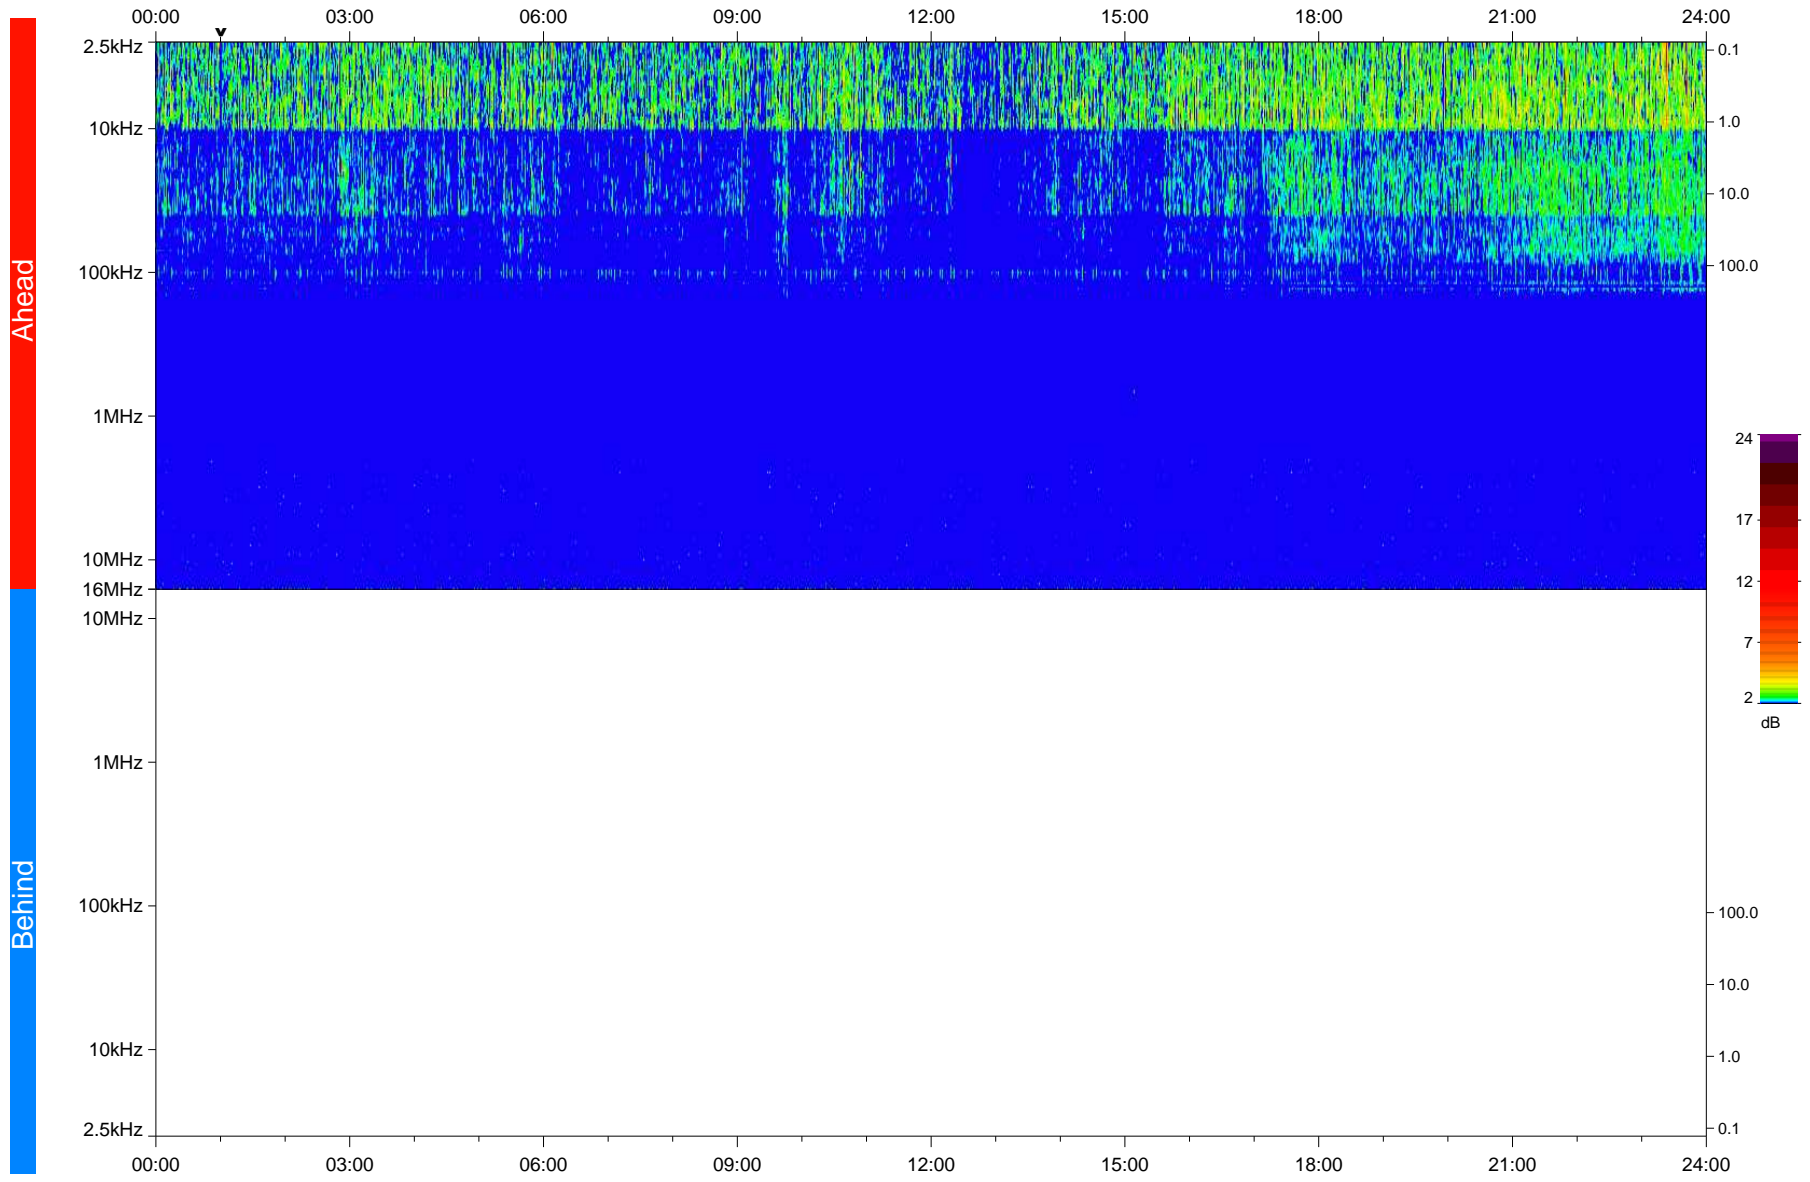

# STEREO/WAVES Daily Summary - 03-Mar-2018 (DOY 062)

Ahead source file: swaves\_ahead\_2018\_062\_1\_06.fin  
Ahead PSE Angle: -120.1°

Behind PSE Angle: 117.1°  
Behind source file: No STEREO-B data

Time (UTC)

file: stereo\_swaves\_daily-summary\_color\_20180303\_v04  
made by: space.umn.edu on macOS with IDL 8.8.2 on 2022-10-06 08:56:56, with TLib V945 / dynspec V311