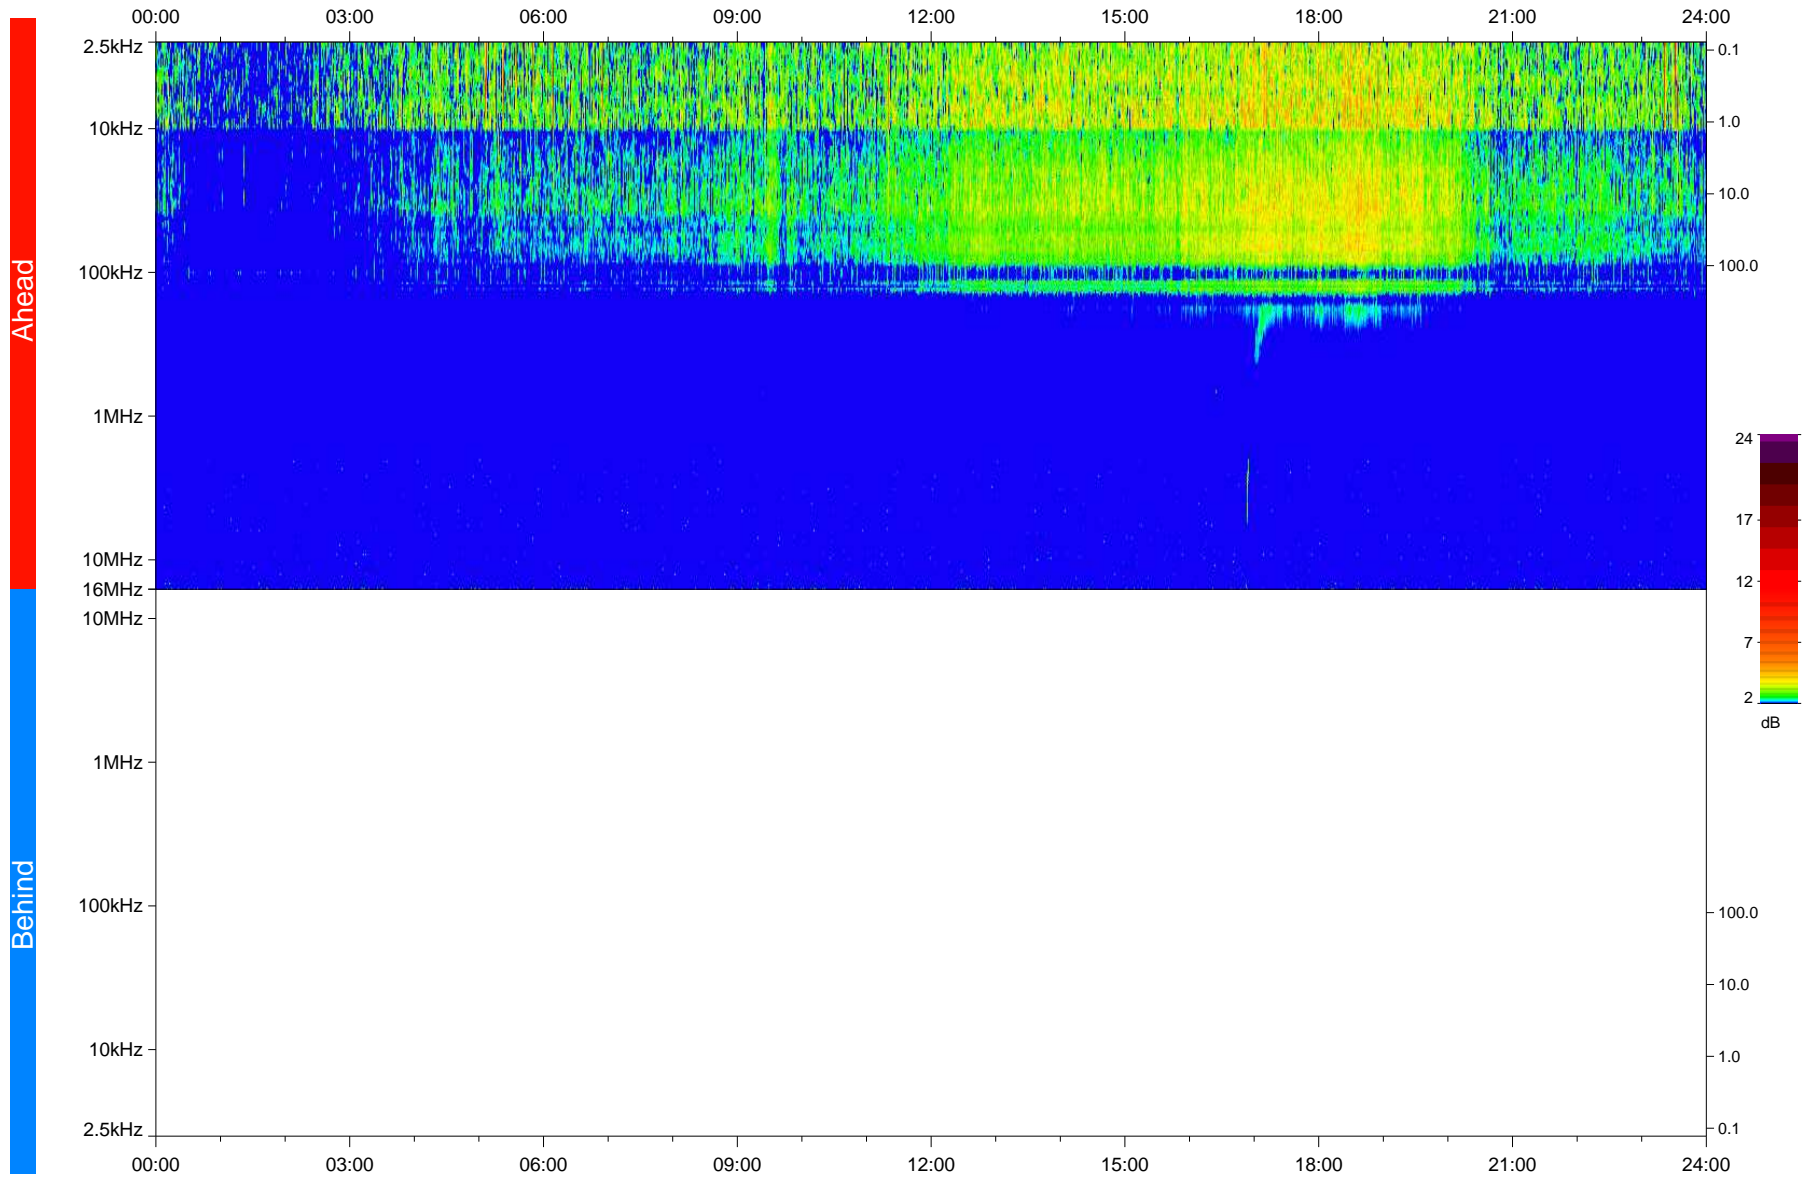

# STEREO/WAVES Daily Summary - 02-Mar-2018 (DOY 061)

Ahead source file: swaves\_ahead\_2018\_061\_1\_06.fin  
Ahead PSE Angle: -120.1°

Behind PSE Angle: 117.3°  
Behind source file: No STEREO-B data

Time (UTC)

file: stereo\_swaves\_daily-summary\_color\_20180302\_v04  
made by: space.umn.edu on macOS with IDL 8.8.2 on 2022-10-06 08:55:31, with TMLib V945 / dynspec V311