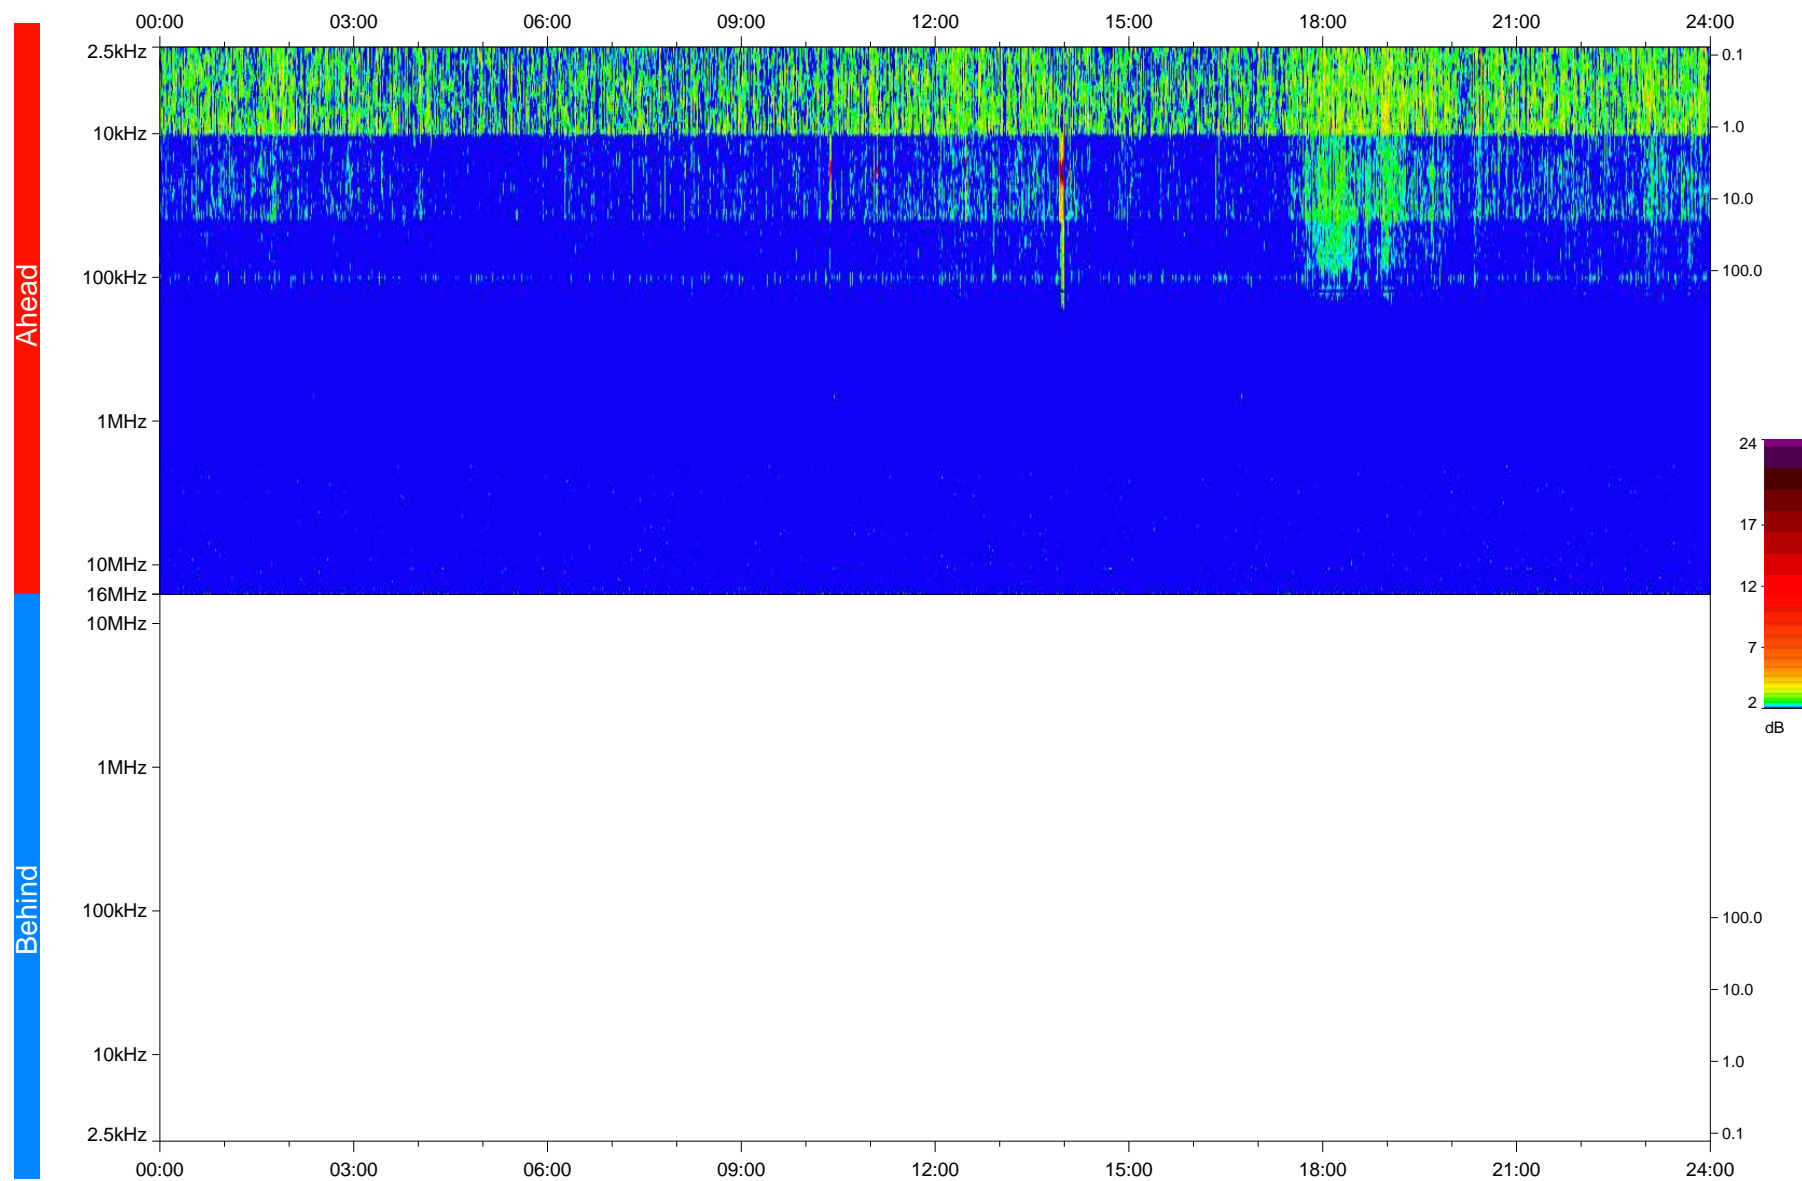

# STEREO/WAVES Daily Summary - 28-Feb-2018 (DOY 059)

Ahead source file: swaves\_ahead\_2018\_059\_1\_05.fin  
Ahead PSE Angle: -120.2°

Behind PSE Angle: 117.6°  
Behind source file: No STEREO-B data

Time (UTC)

file: stereo\_swaves\_daily-summary\_color\_20180228\_v04  
made by: space.umn.edu on macOS with IDL 8.8.2 on 2022-10-06 08:52:38, with TLib V945 / dynspec V311