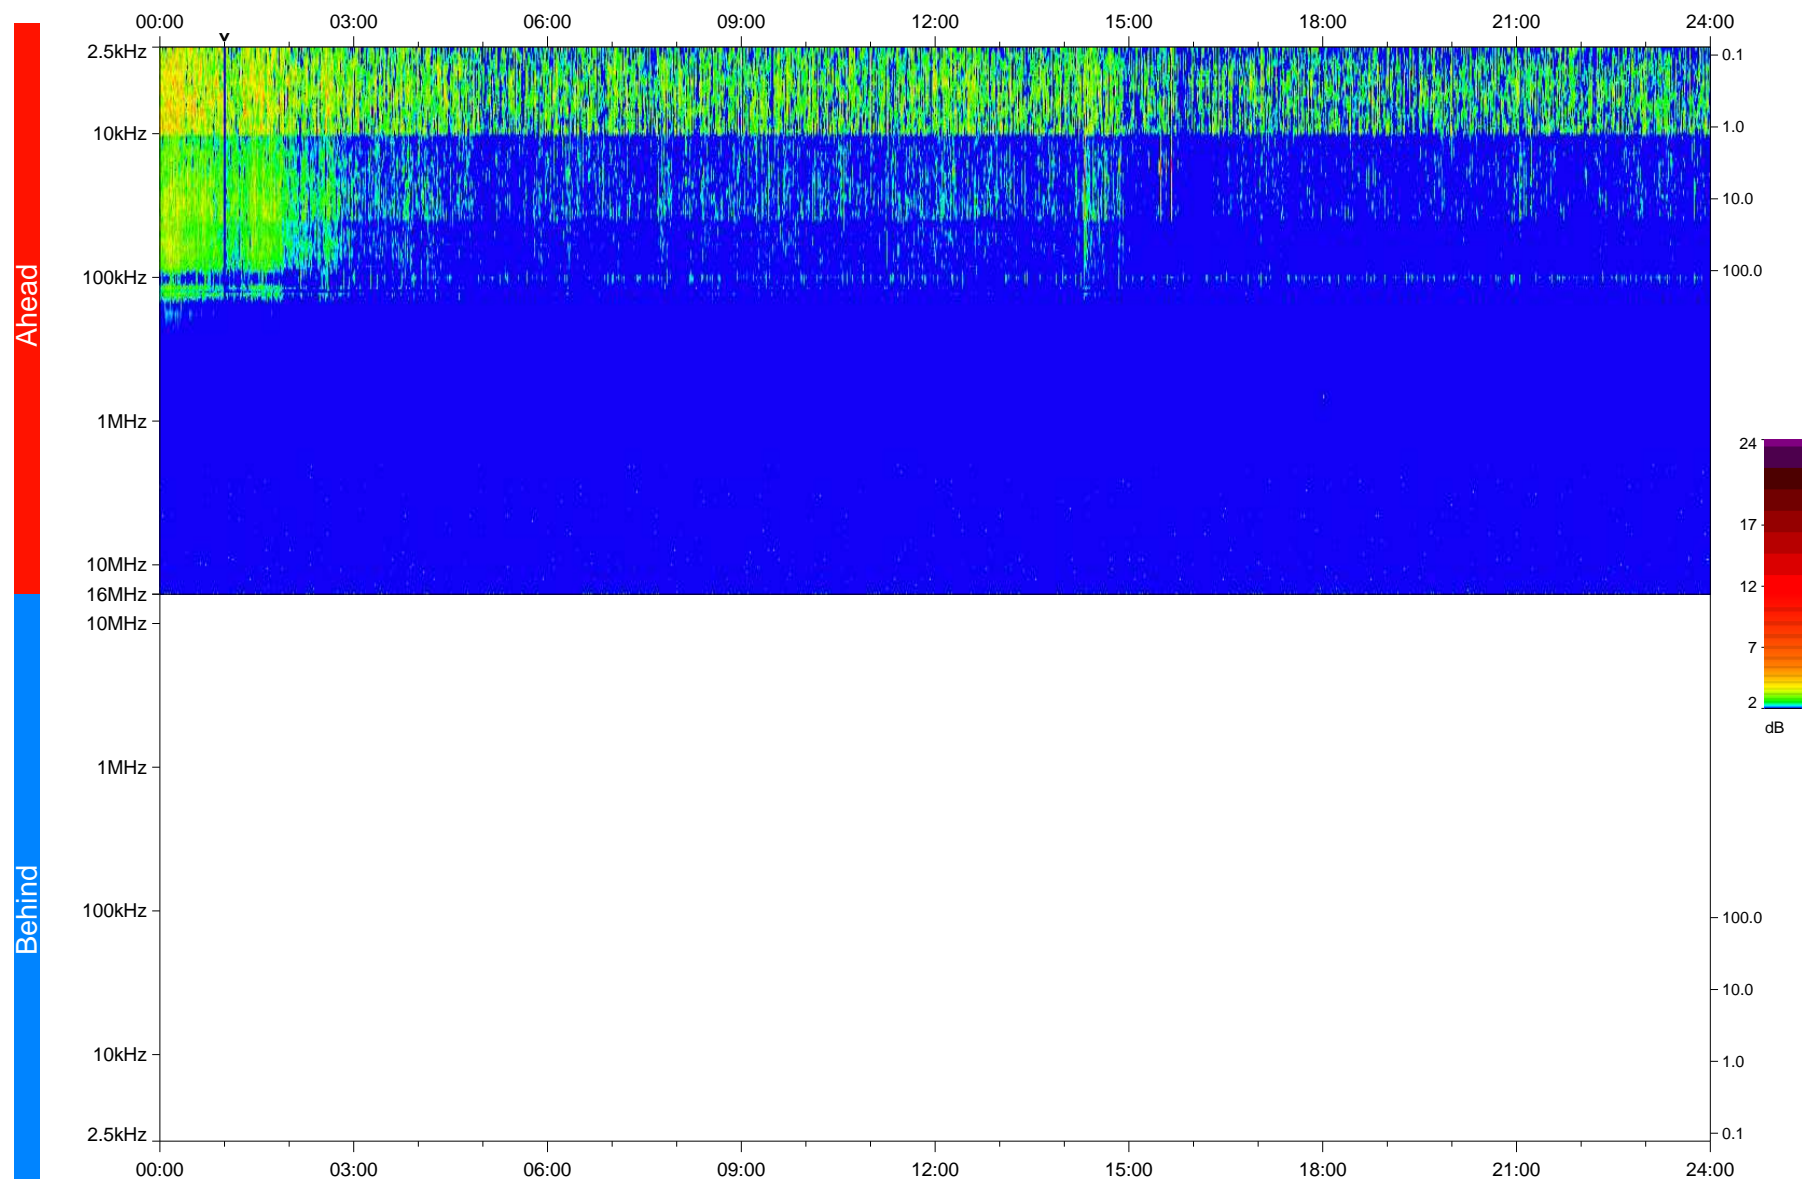

STEREO/WAVES Daily Summary - 27-Feb-2018 (DOY 058)

Ahead source file: swaves_ahead_2018_058_1_05.fin
Ahead PSE Angle: -120.2°

Behind PSE Angle: 117.8°
Behind source file: No STEREO-B data

Time (UTC)

file: stereo_swaves_daily-summary_color_20180227_v04
made by: space.umn.edu on macOS with IDL 8.8.2 on 2022-10-06 08:51:10, with TLib V945 / dynspec V311