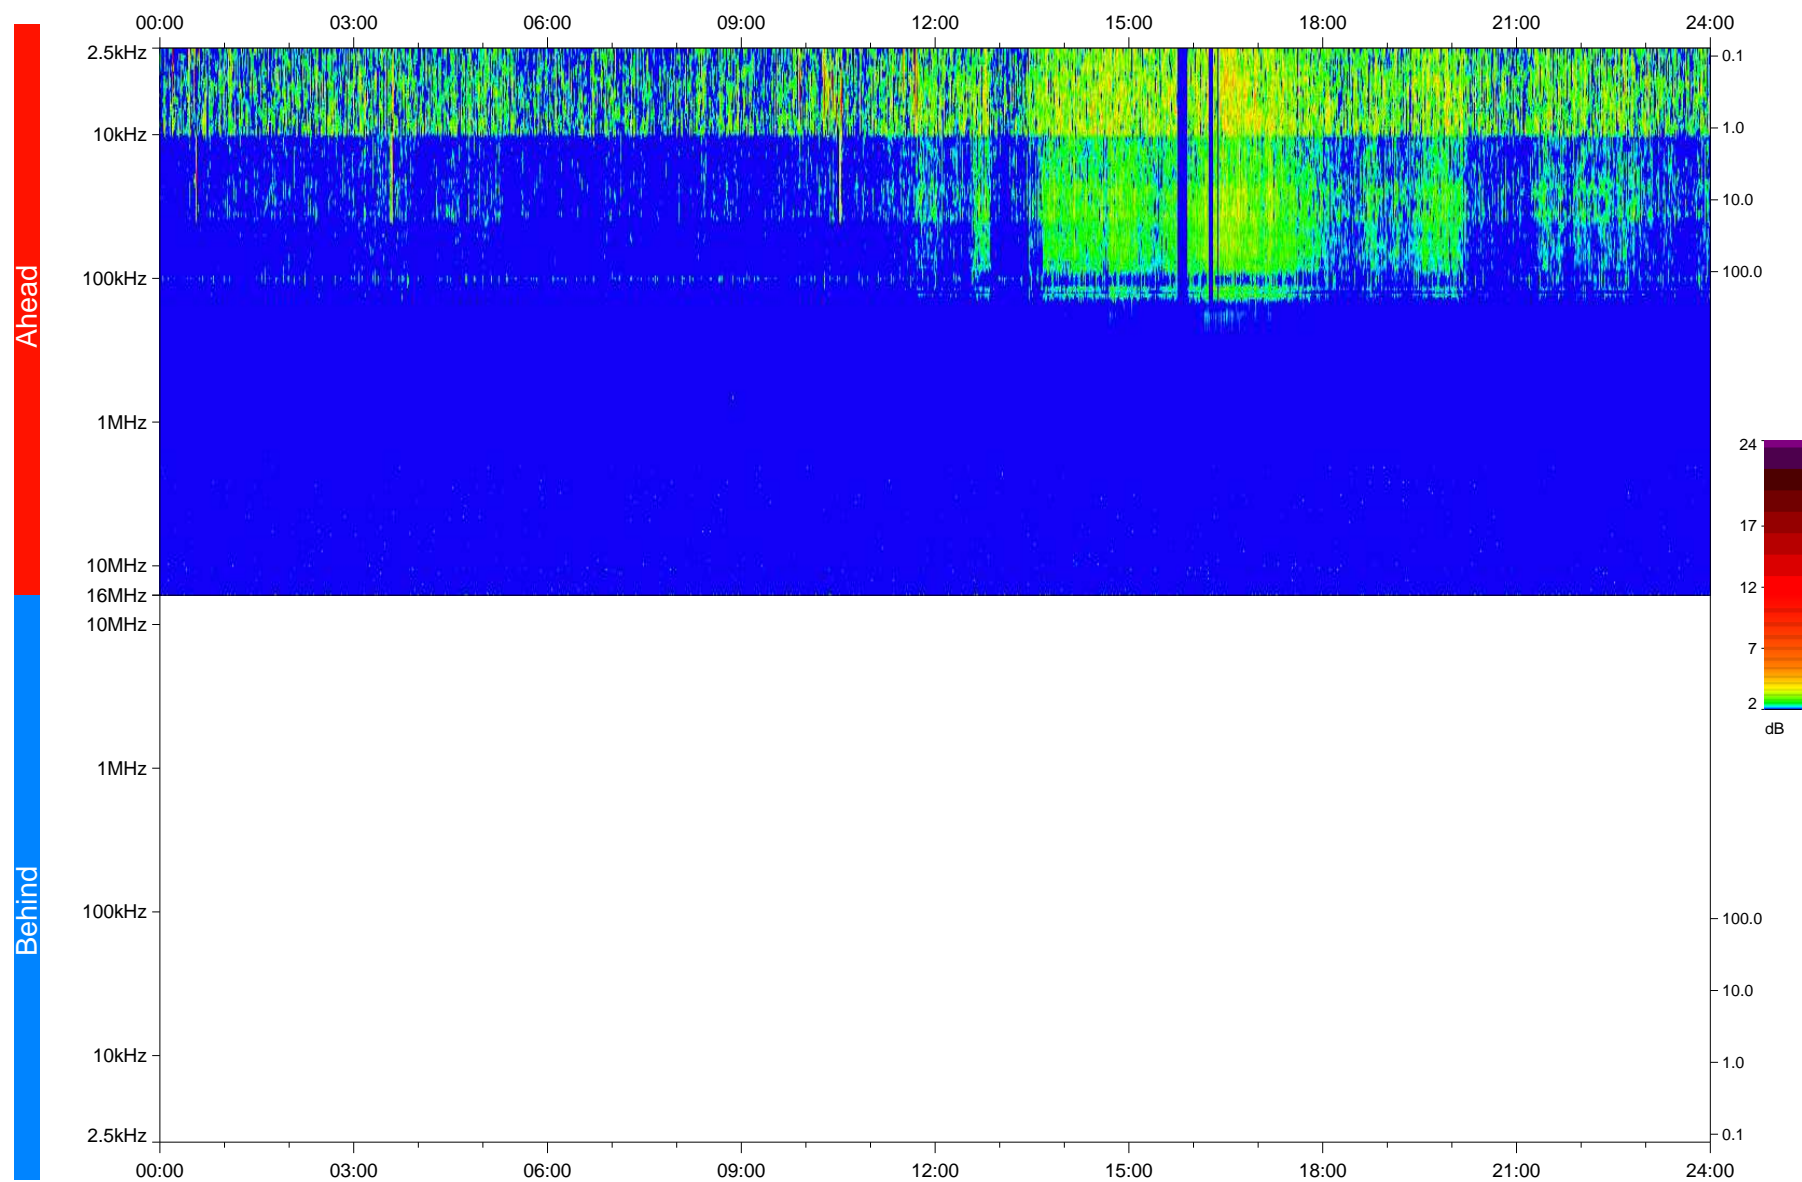

# STEREO/WAVES Daily Summary - 24-Feb-2018 (DOY 055)

Ahead source file: swaves\_ahead\_2018\_055\_1\_05.fin  
Ahead PSE Angle: -120.3°

Behind PSE Angle: 118.2°  
Behind source file: No STEREO-B data

Time (UTC)

file: stereo\_swaves\_daily-summary\_color\_20180224\_v04  
made by: space.umn.edu on macOS with IDL 8.8.2 on 2022-10-06 08:46:50, with TLib V945 / dynspec V311