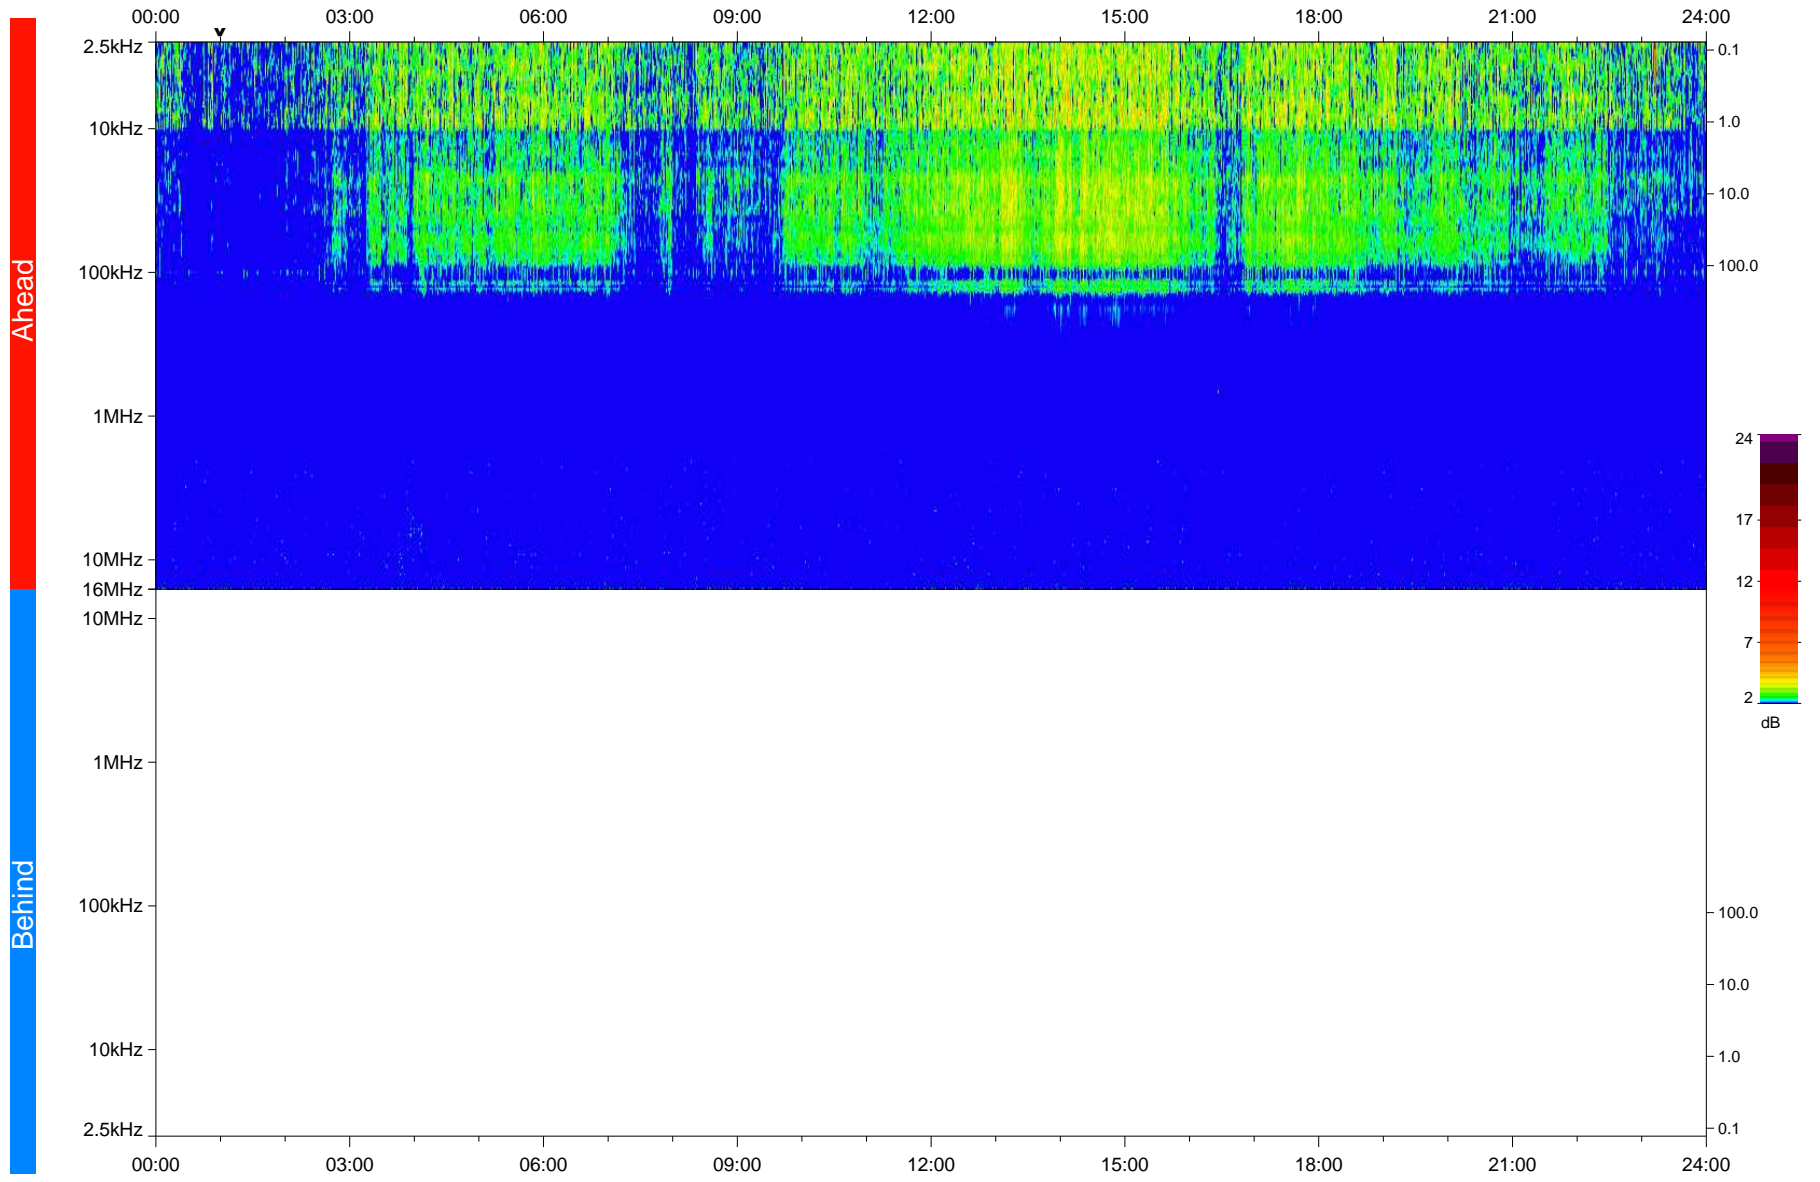

STEREO/WAVES Daily Summary - 23-Feb-2018 (DOY 054)

Ahead source file: swaves_ahead_2018_054_1_05.fin
Ahead PSE Angle: -120.3°

Behind PSE Angle: 118.3°
Behind source file: No STEREO-B data

Time (UTC)

file: stereo_swaves_daily-summary_color_20180223_v04
made by: space.umn.edu on macOS with IDL 8.8.2 on 2022-10-06 08:45:23, with TLib V945 / dynspec V311