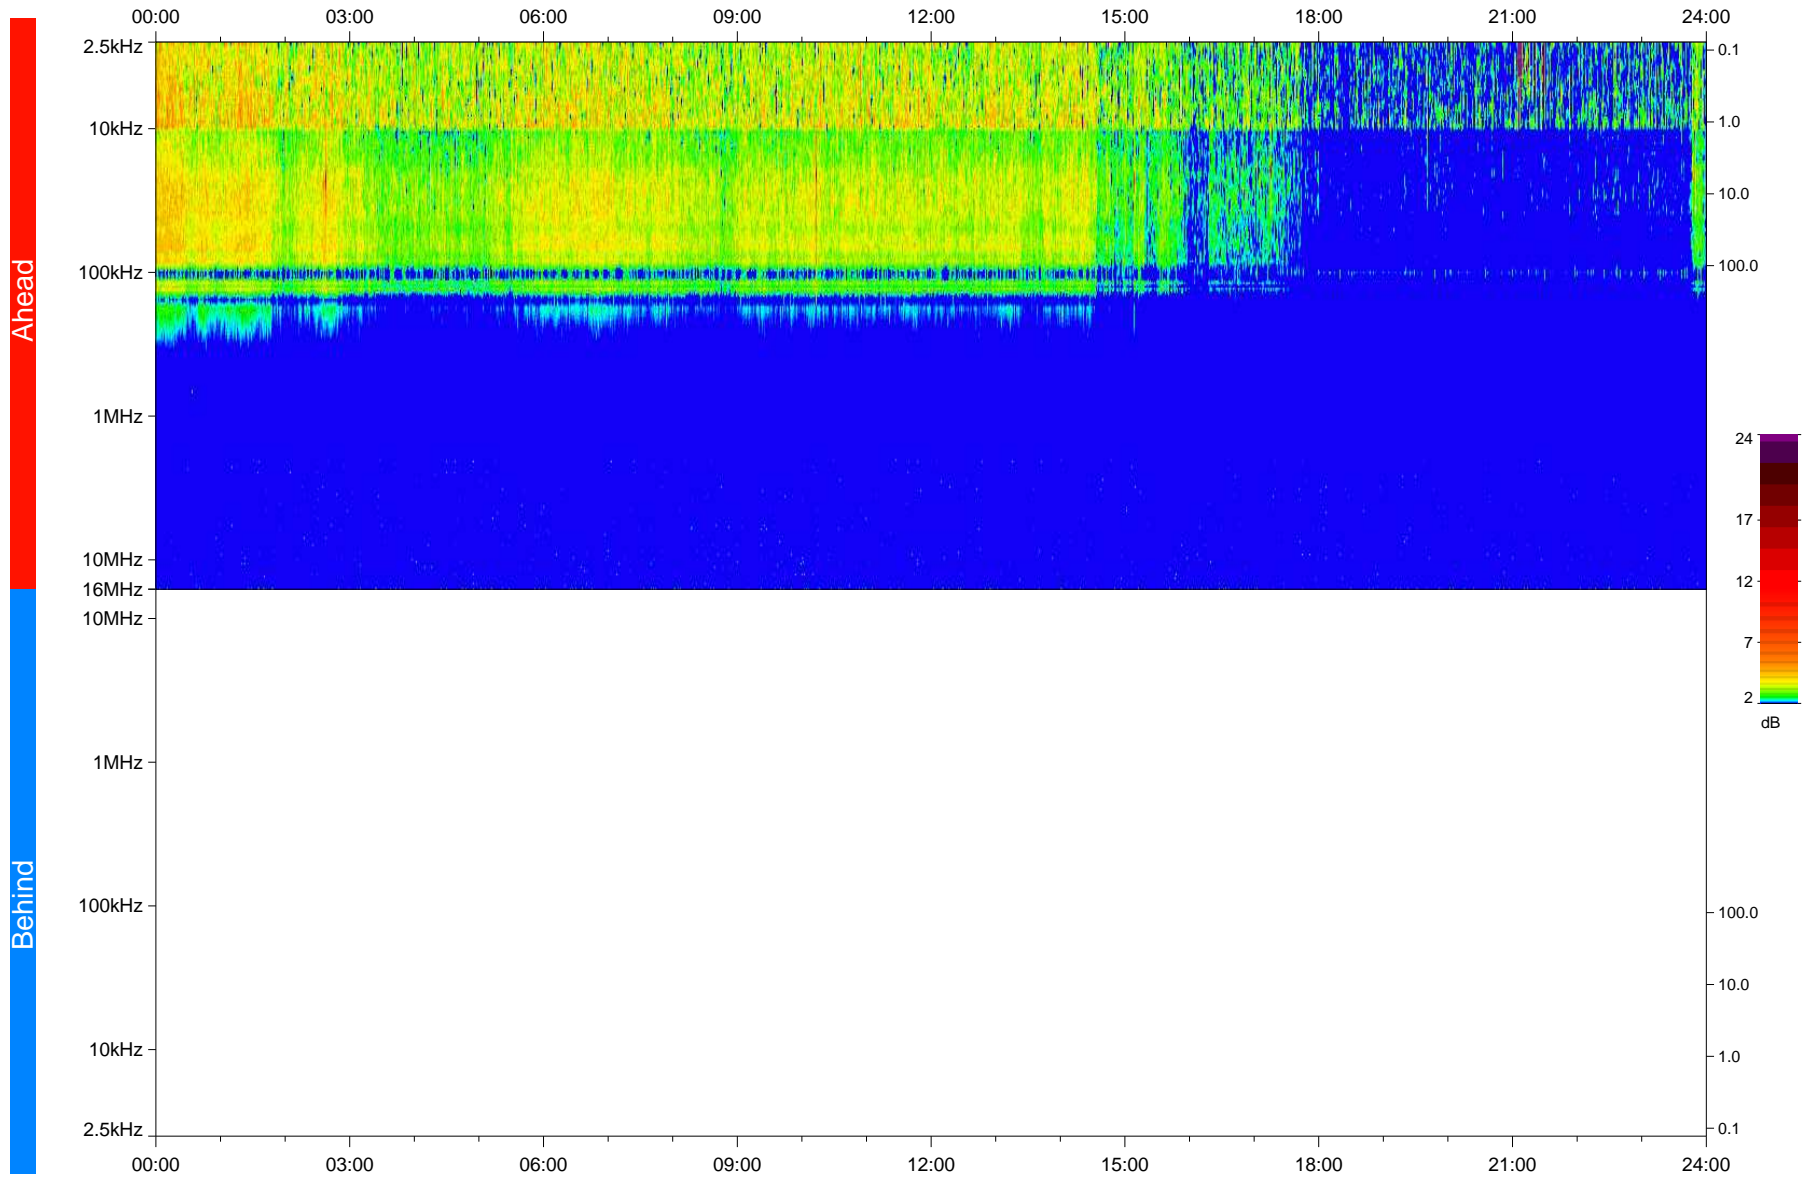

STEREO/WAVES Daily Summary - 22-Feb-2018 (DOY 053)

Ahead source file: swaves Ahead_2018_053_1_05.fin
Ahead PSE Angle: -120.4°

Behind PSE Angle: 118.5°
Behind source file: No STEREO-B data

Time (UTC)

file: stereo_swaves_daily-summary_color_20180222_v04
made by: space.umn.edu on macOS with IDL 8.8.2 on 2022-10-06 08:43:57, with TMLib V945 / dynspec V311