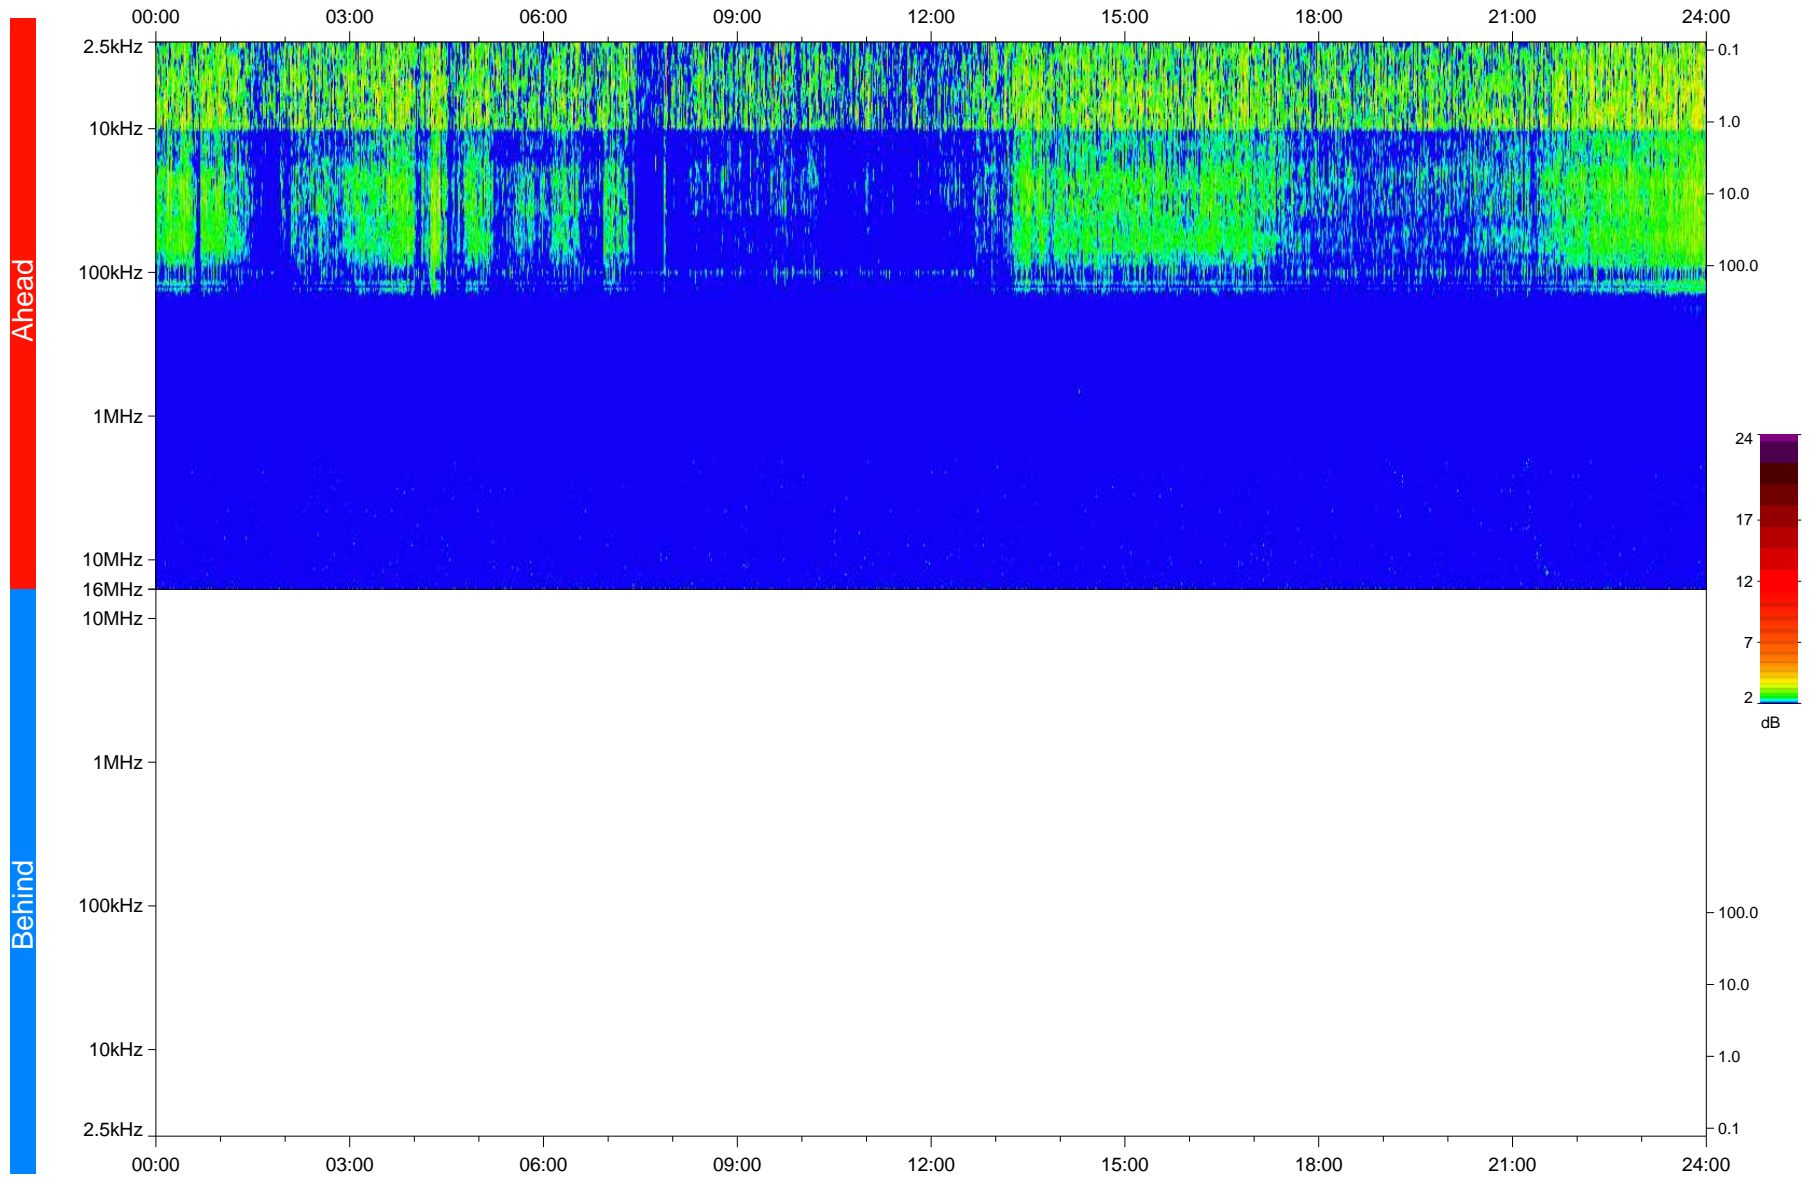

# STEREO/WAVES Daily Summary - 18-Feb-2018 (DOY 049)

Ahead source file: swaves\_ahead\_2018\_049\_1\_05.fin  
Ahead PSE Angle: -120.6°

Behind PSE Angle: 119.0°  
Behind source file: No STEREO-B data

Time (UTC)

file: stereo\_swaves\_daily-summary\_color\_20180218\_v04  
made by: space.umn.edu on macOS with IDL 8.8.2 on 2022-10-06 08:38:08, with TLib V945 / dynspec V311