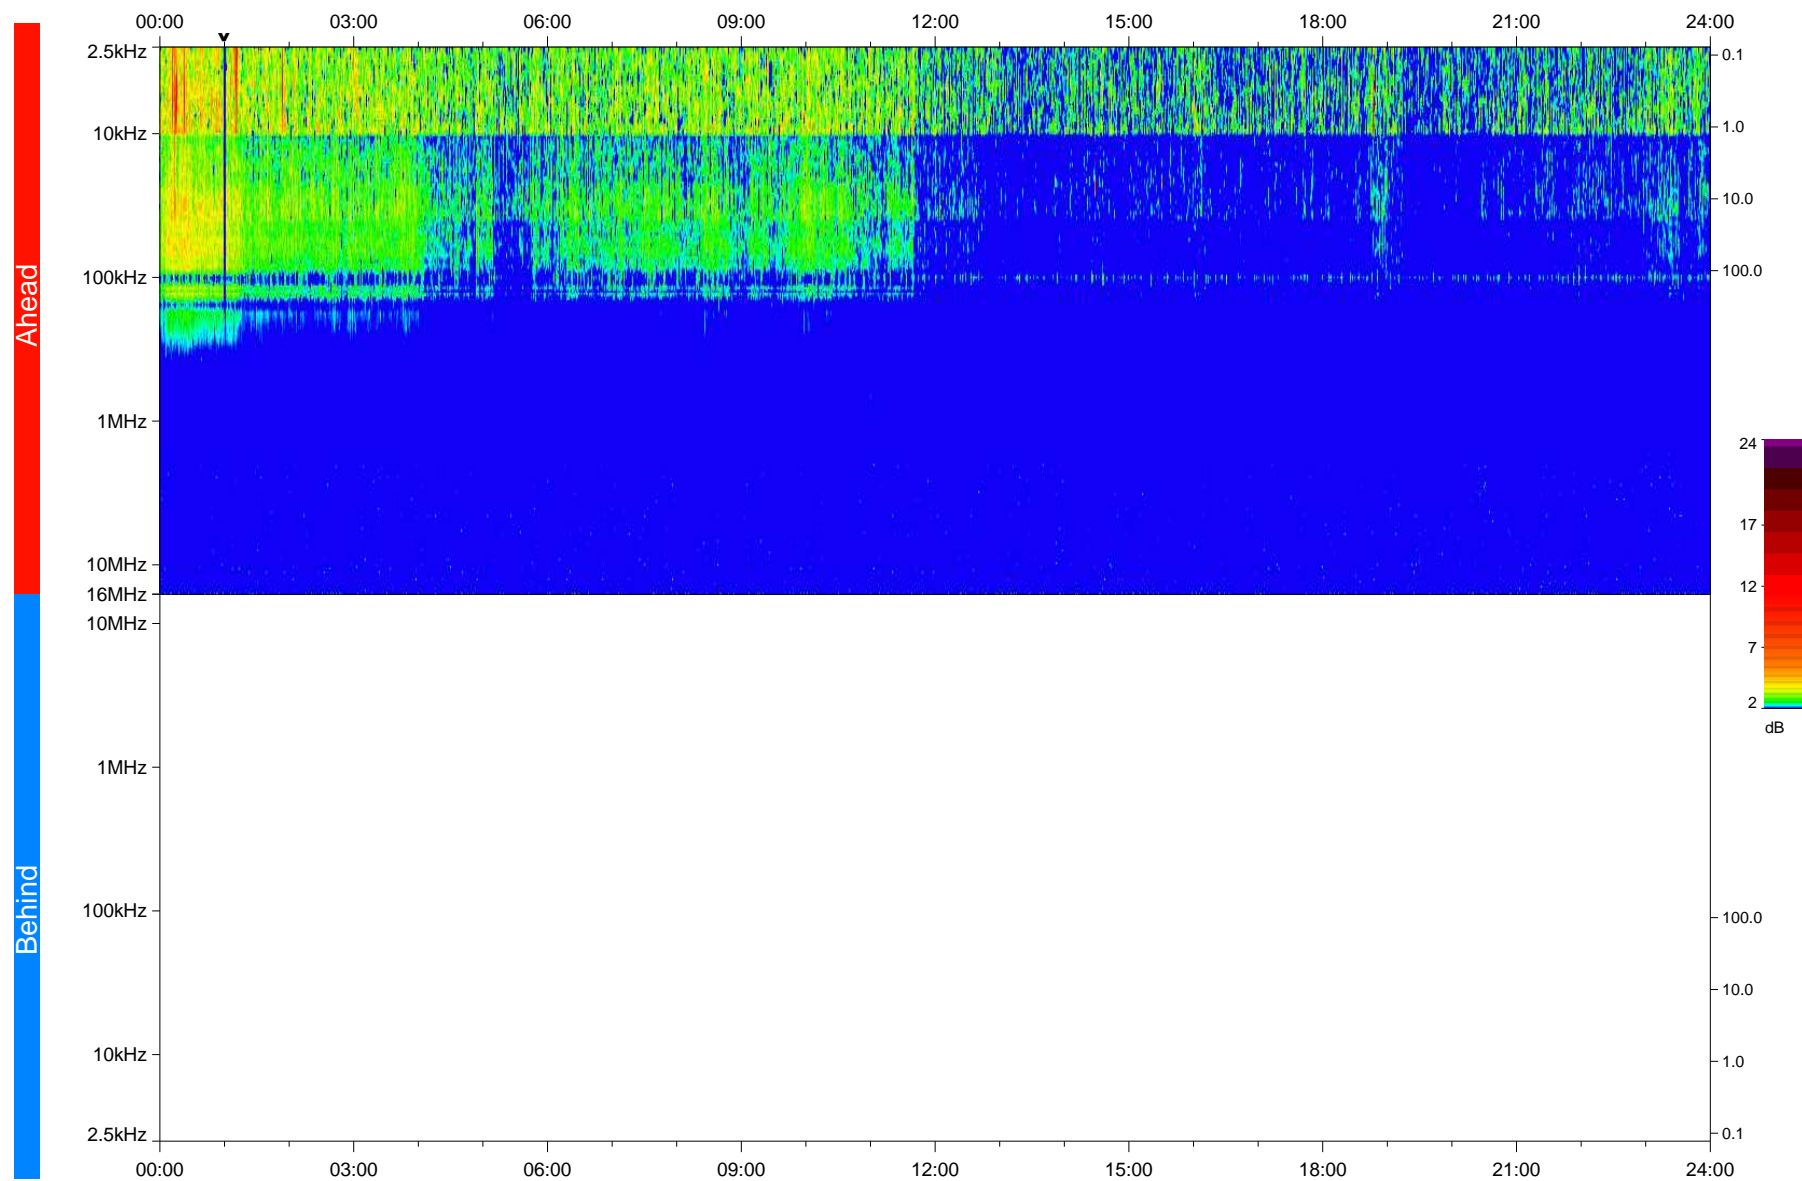

# STEREO/WAVES Daily Summary - 17-Feb-2018 (DOY 048)

Ahead source file: swaves\_ahead\_2018\_048\_1\_05.fin  
Ahead PSE Angle: -120.6°

Behind PSE Angle: 119.2°  
Behind source file: No STEREO-B data

Time (UTC)

file: stereo\_swaves\_daily-summary\_color\_20180217\_v04  
made by: space.umn.edu on macOS with IDL 8.8.2 on 2022-10-06 08:36:41, with TLib V945 / dynspec V311