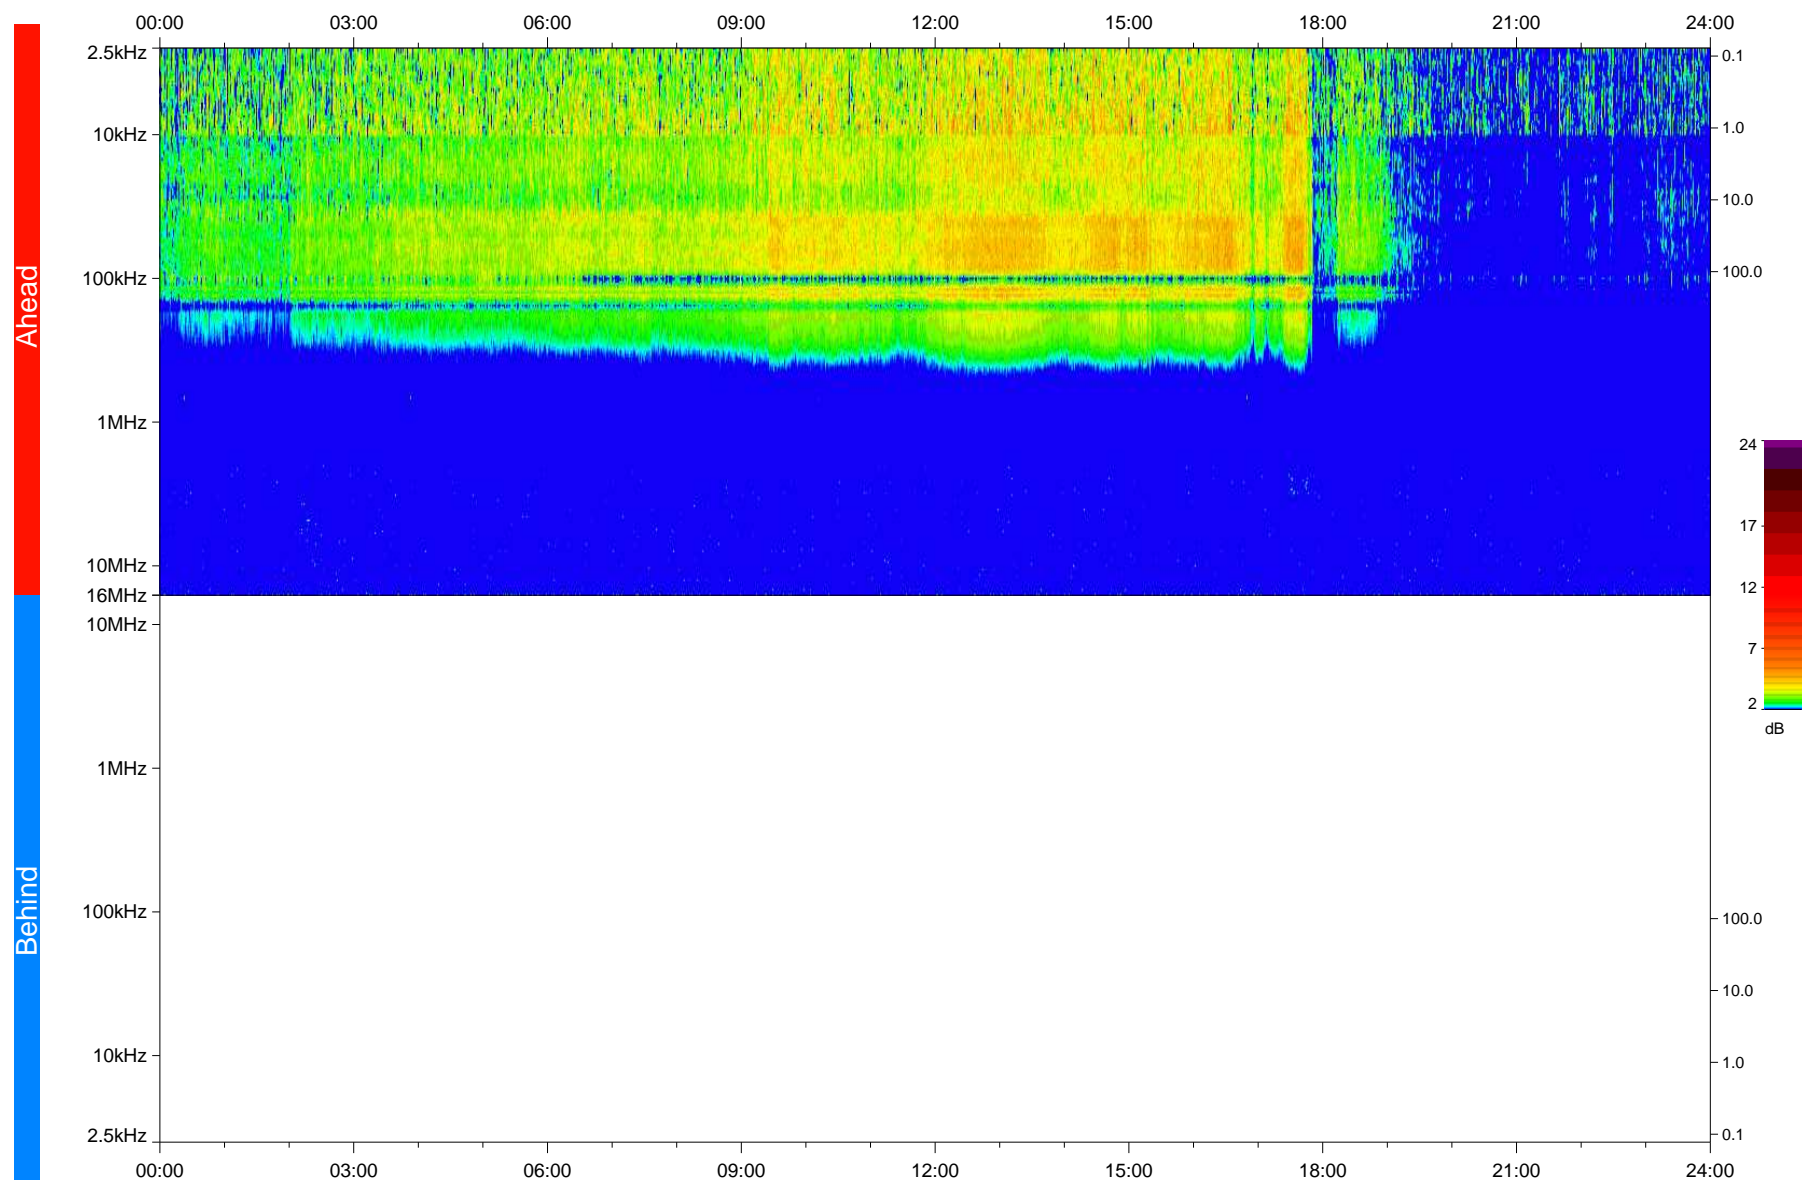

# STEREO/WAVES Daily Summary - 16-Feb-2018 (DOY 047)

Ahead source file: swaves\_ahead\_2018\_047\_1\_05.fin  
Ahead PSE Angle: -120.7°

Behind PSE Angle: 119.3°  
Behind source file: No STEREO-B data

Time (UTC)

file: stereo\_swaves\_daily-summary\_color\_20180216\_v04  
made by: space.umn.edu on macOS with IDL 8.8.2 on 2022-10-06 08:35:14, with TMLib V945 / dynspec V311