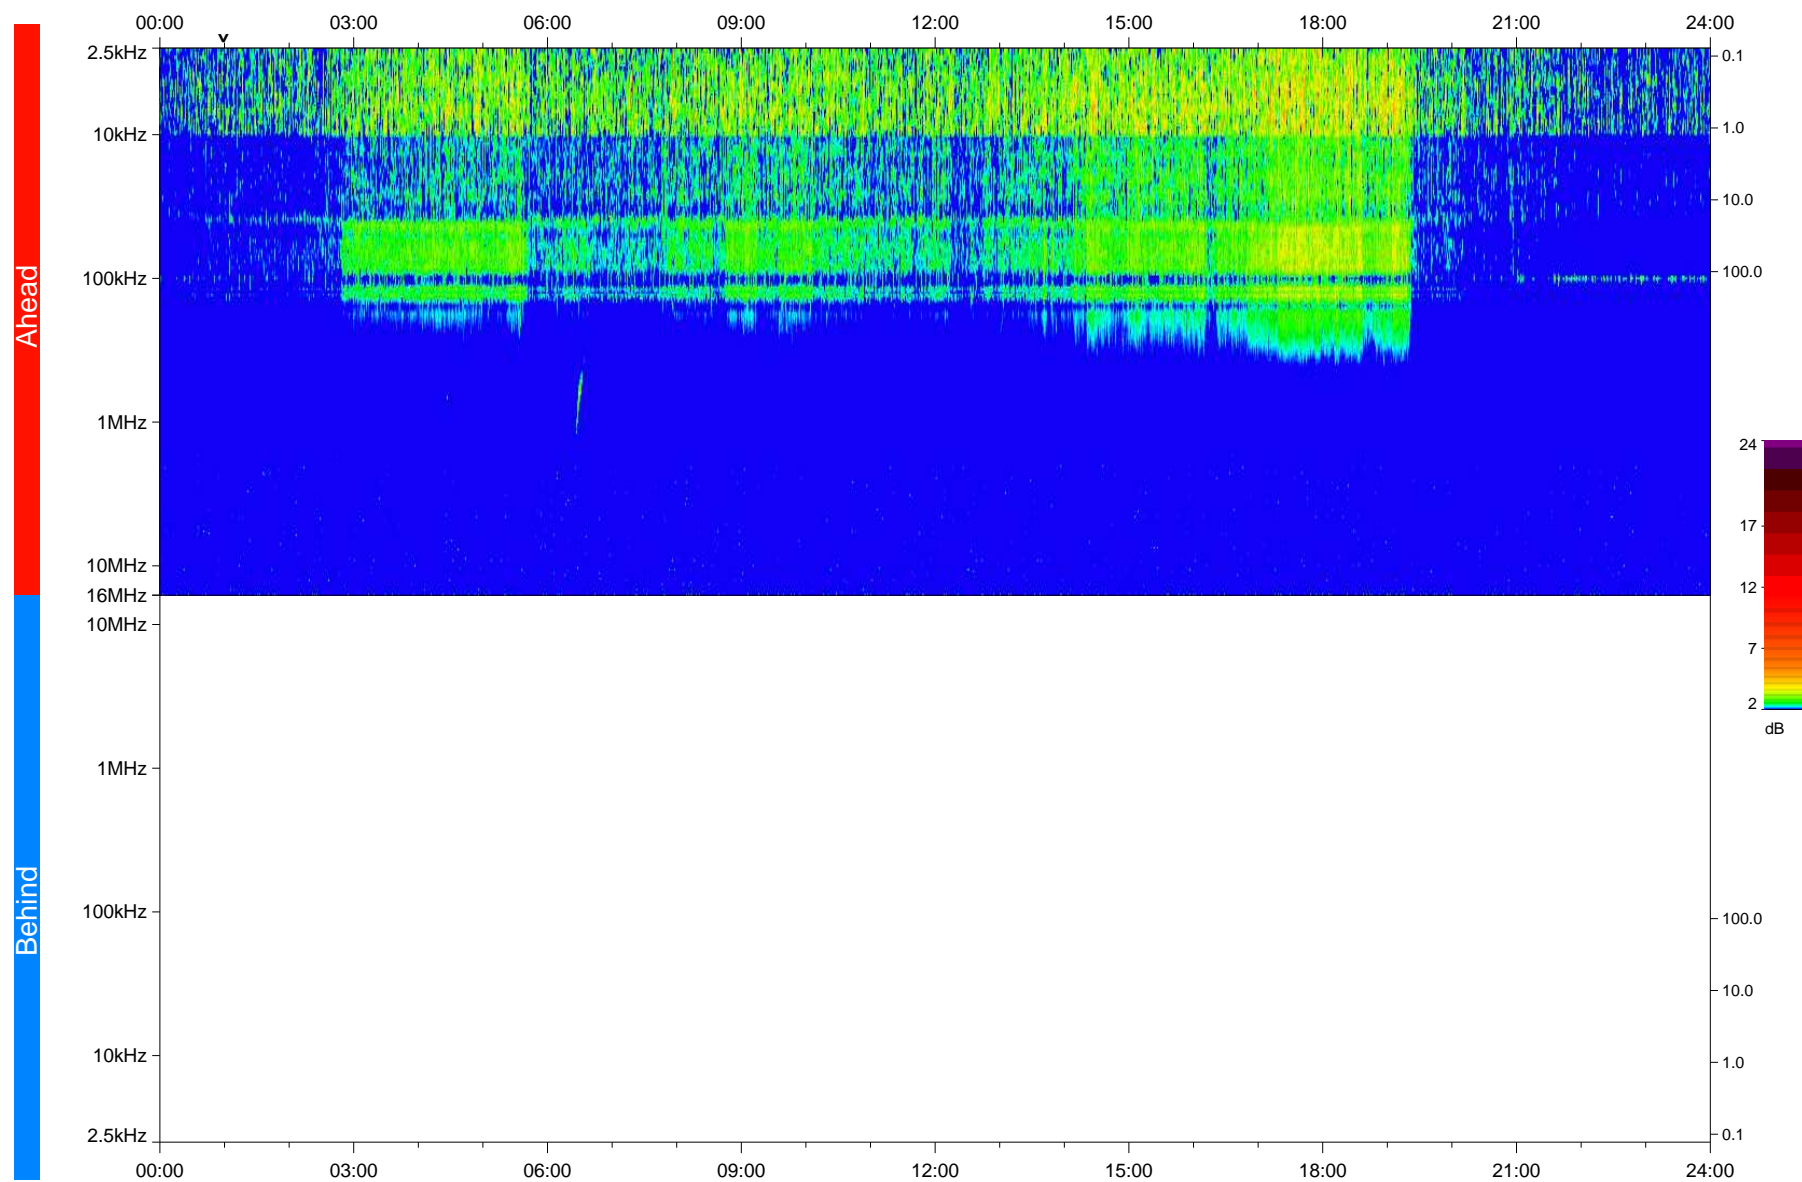

# STEREO/WAVES Daily Summary - 15-Feb-2018 (DOY 046)

Ahead source file: swaves\_ahead\_2018\_046\_1\_05.fin  
Ahead PSE Angle: -120.7°

Behind PSE Angle: 119.4°  
Behind source file: No STEREO-B data

Time (UTC)

file: stereo\_swaves\_daily-summary\_color\_20180215\_v04  
made by: space.umn.edu on macOS with IDL 8.8.2 on 2022-10-06 08:33:47, with TMLib V945 / dynspec V311