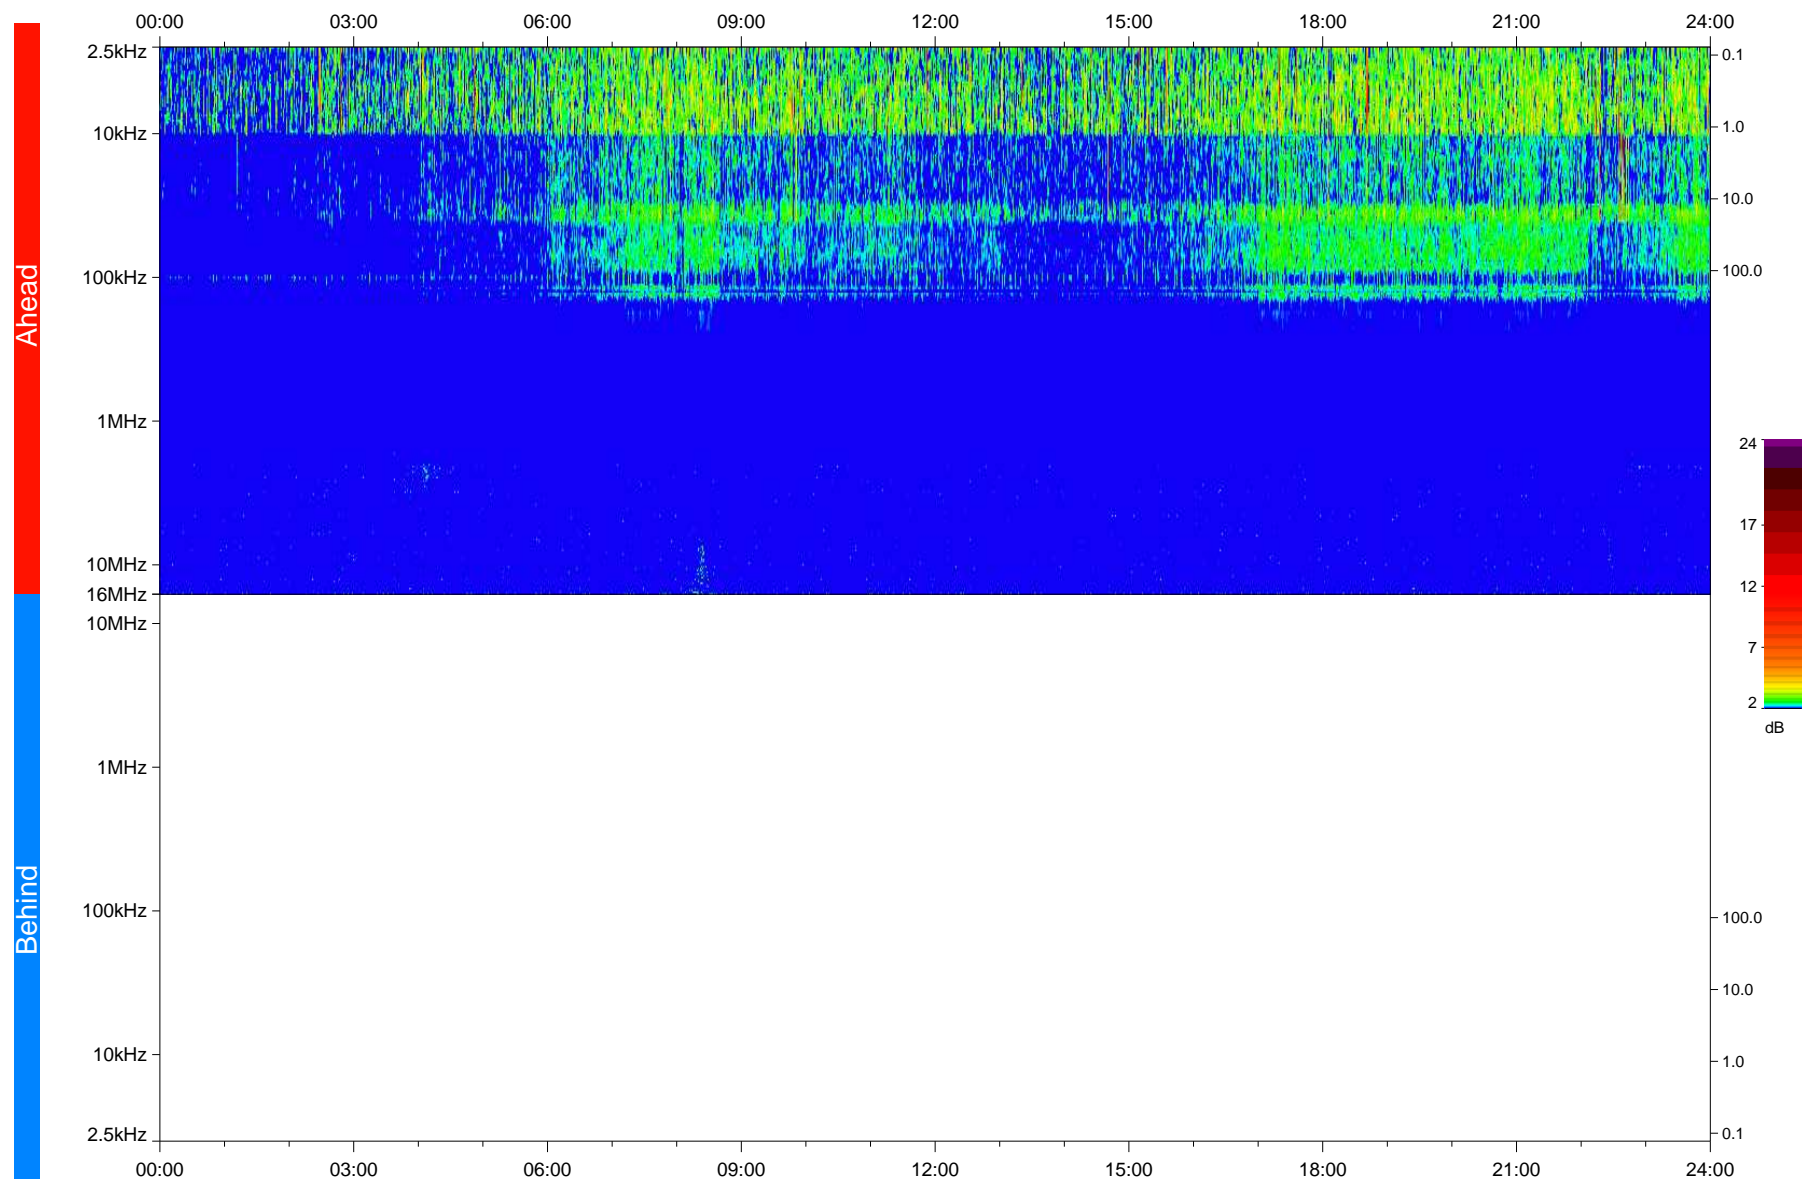

STEREO/WAVES Daily Summary - 14-Feb-2018 (DOY 045)

Ahead source file: swaves_ahead_2018_045_1_05.fin
Ahead PSE Angle: -120.6°

Behind PSE Angle: 119.7°
Behind source file: No STEREO-B data

Time (UTC)

file: stereo_swaves_daily-summary_color_20180214_v04
made by: space.umn.edu on macOS with IDL 8.8.2 on 2022-10-06 08:32:19, with TLib V945 / dynspec V311