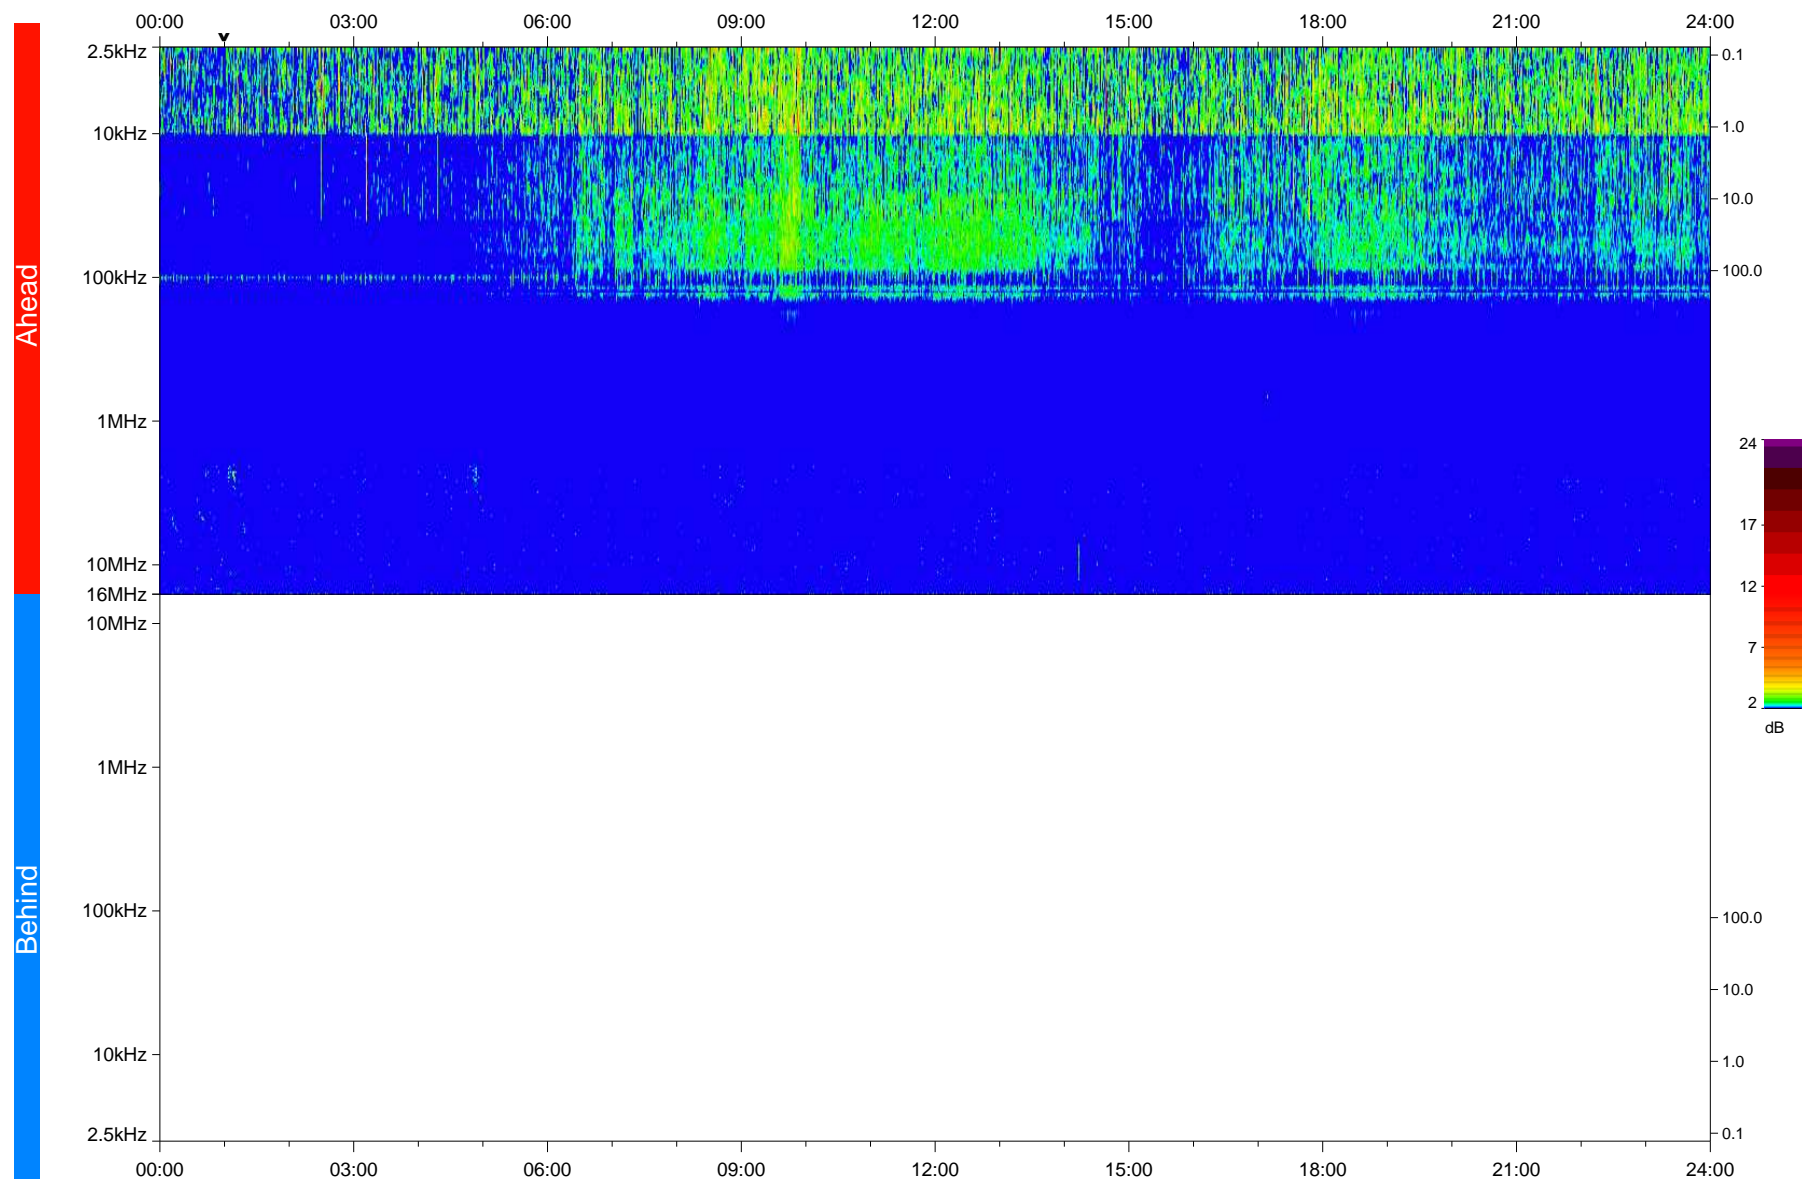

STEREO/WAVES Daily Summary - 13-Feb-2018 (DOY 044)

Ahead source file: swaves_ahead_2018_044_1_05.fin
Ahead PSE Angle: -120.7°

Behind PSE Angle: 119.8°
Behind source file: No STEREO-B data

Time (UTC)

file: stereo_swaves_daily-summary_color_20180213_v04
made by: space.umn.edu on macOS with IDL 8.8.2 on 2022-10-06 08:30:54, with TLib V945 / dynspec V311