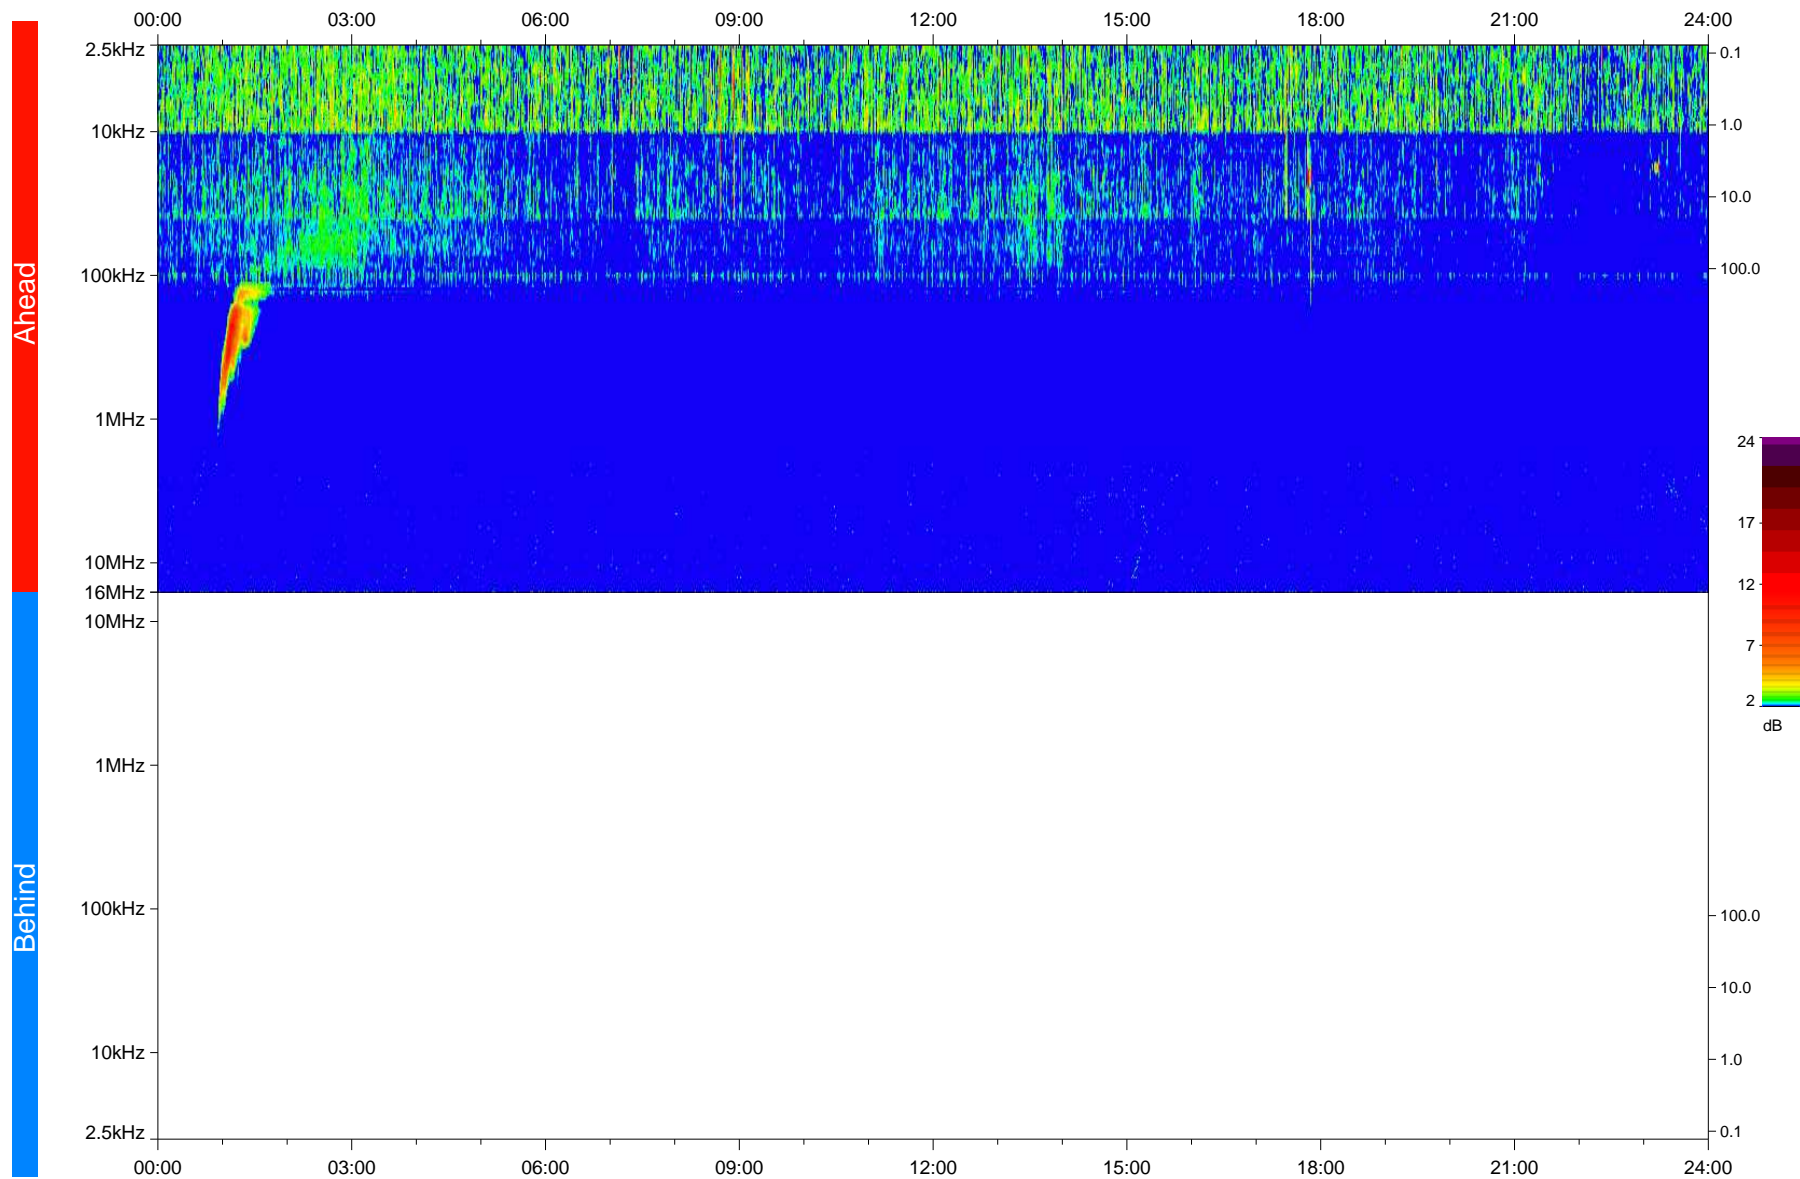

# STEREO/WAVES Daily Summary - 12-Feb-2018 (DOY 043)

Ahead source file: swaves\_ahead\_2018\_043\_1\_05.fin  
Ahead PSE Angle: -120.7°

Behind PSE Angle: 119.9°  
Behind source file: No STEREO-B data

Time (UTC)

file: stereo\_swaves\_daily-summary\_color\_20180212\_v04  
made by: space.umn.edu on macOS with IDL 8.8.2 on 2022-10-06 08:29:26, with TMLib V945 / dynspec V311