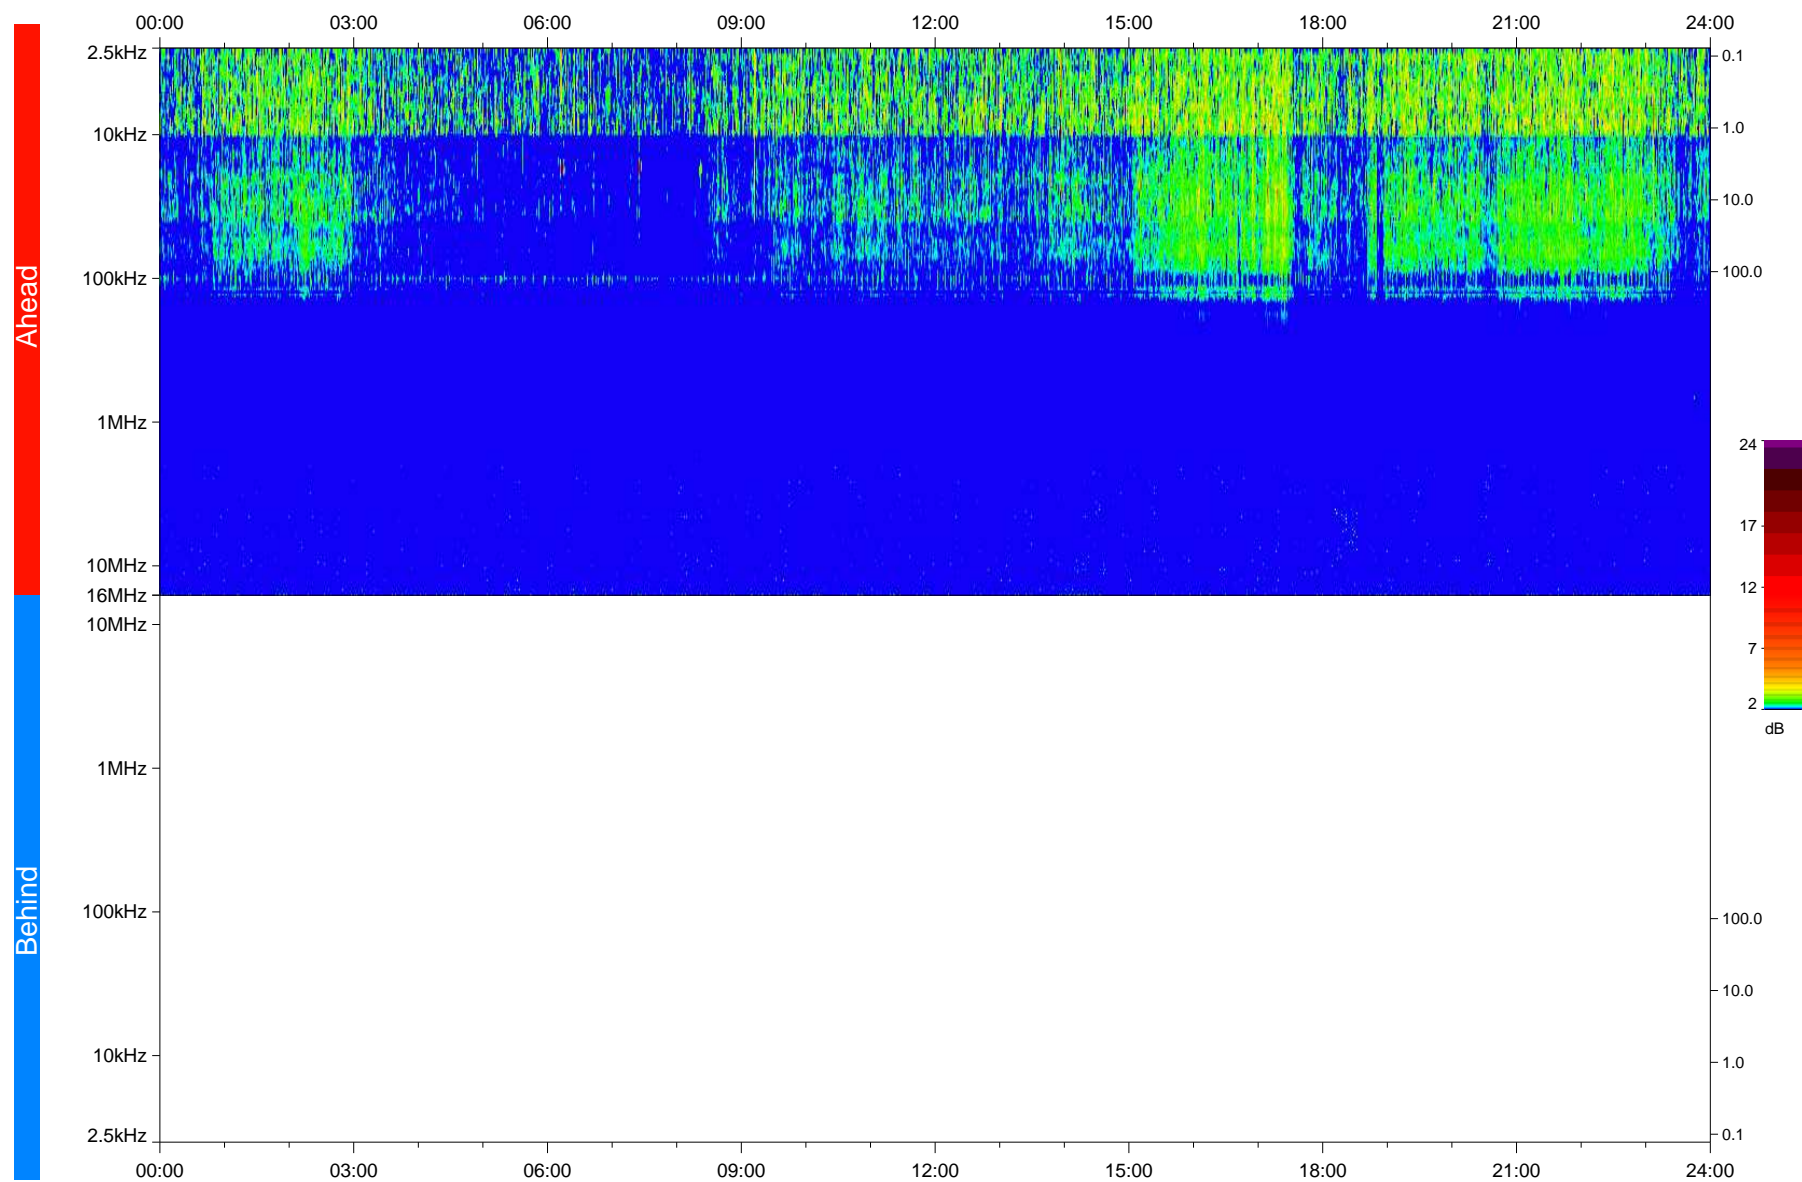

# STEREO/WAVES Daily Summary - 10-Feb-2018 (DOY 041)

Ahead source file: swaves\_ahead\_2018\_041\_1\_05.fin  
Ahead PSE Angle: -120.8°

Behind PSE Angle: 120.2°  
Behind source file: No STEREO-B data

Time (UTC)

file: stereo\_swaves\_daily-summary\_color\_20180210\_v04  
made by: space.umn.edu on macOS with IDL 8.8.2 on 2022-10-06 08:26:34, with TLib V945 / dynspec V311