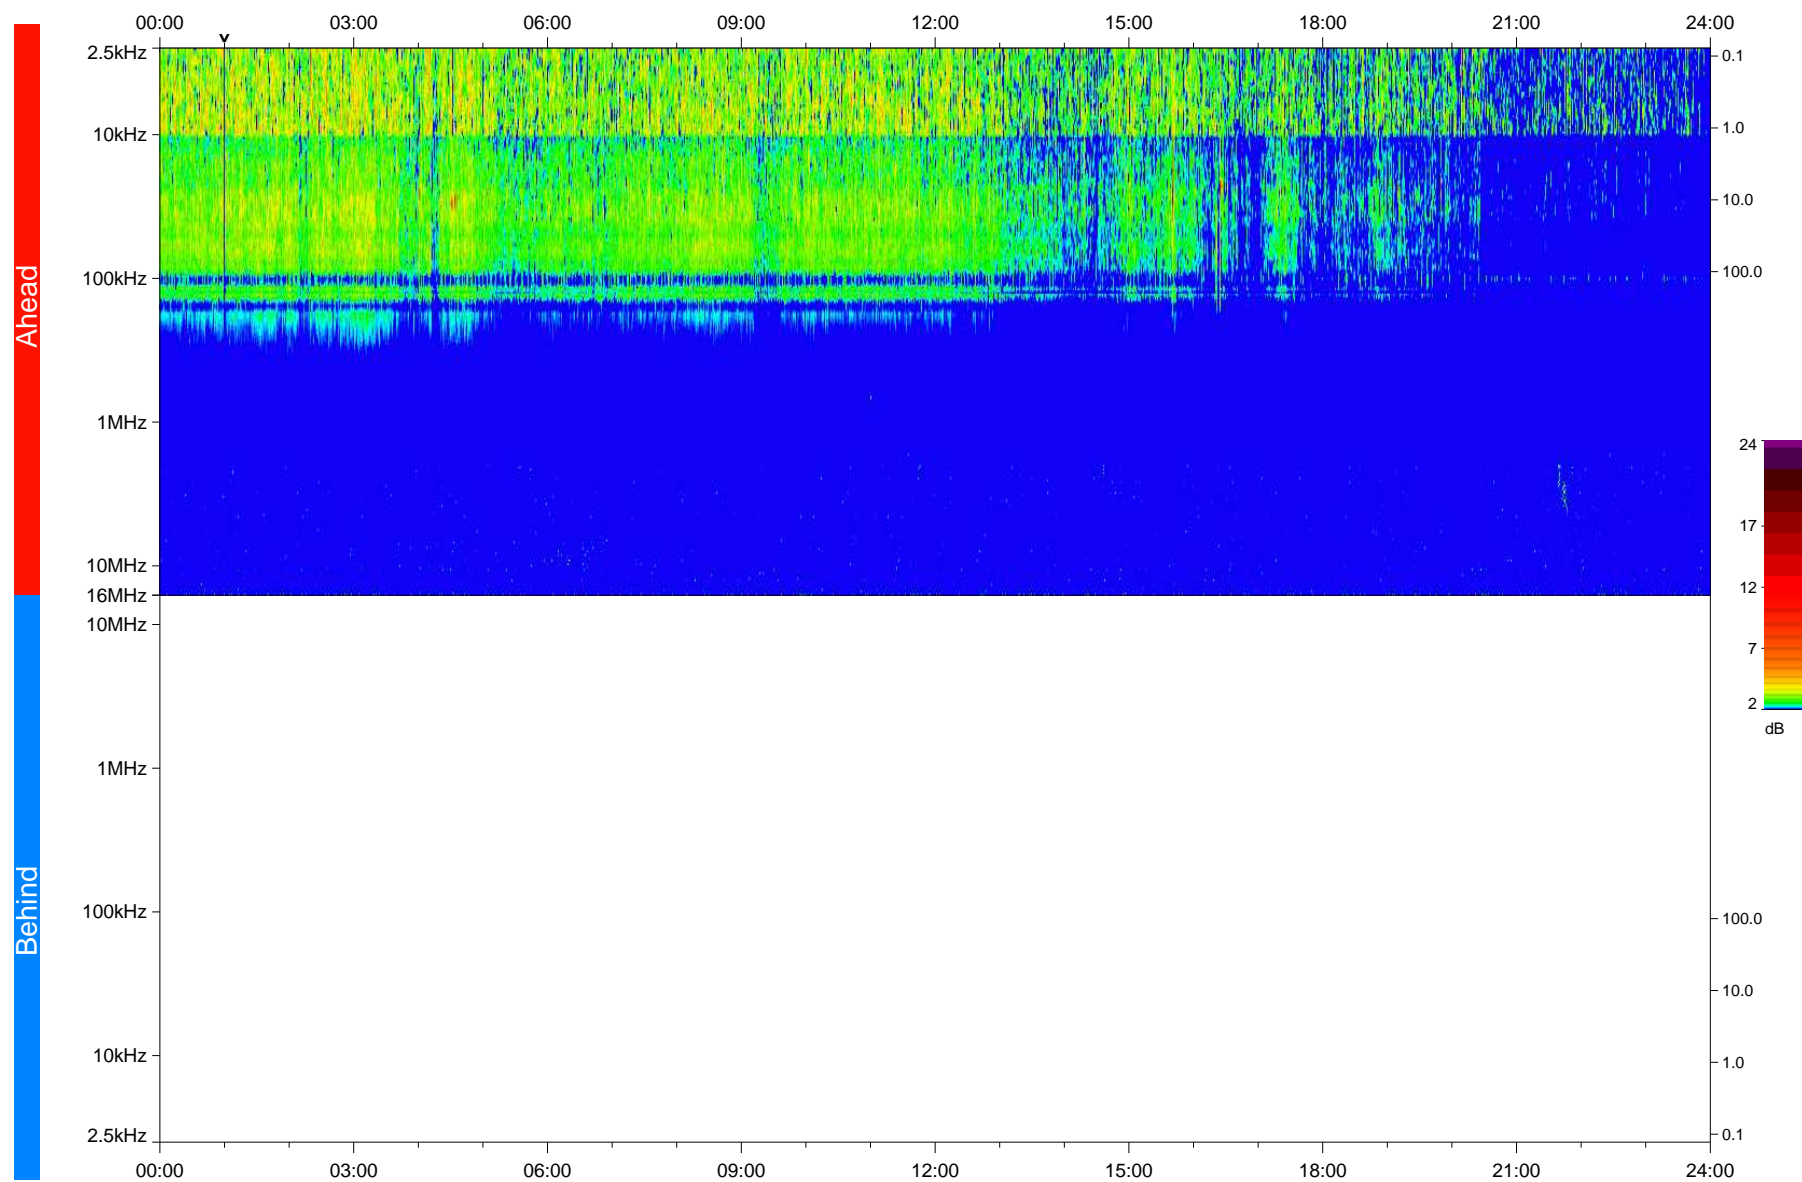

STEREO/WAVES Daily Summary - 07-Feb-2018 (DOY 038)

Ahead source file: swaves_ahead_2018_038_1_05.fin
Ahead PSE Angle: -121.0°

Behind PSE Angle: 120.6°
Behind source file: No STEREO-B data

Time (UTC)

file: stereo_swaves_daily-summary_color_20180207_v04
made by: space.umn.edu on macOS with IDL 8.8.2 on 2022-10-06 08:22:14, with TLib V945 / dynspec V311