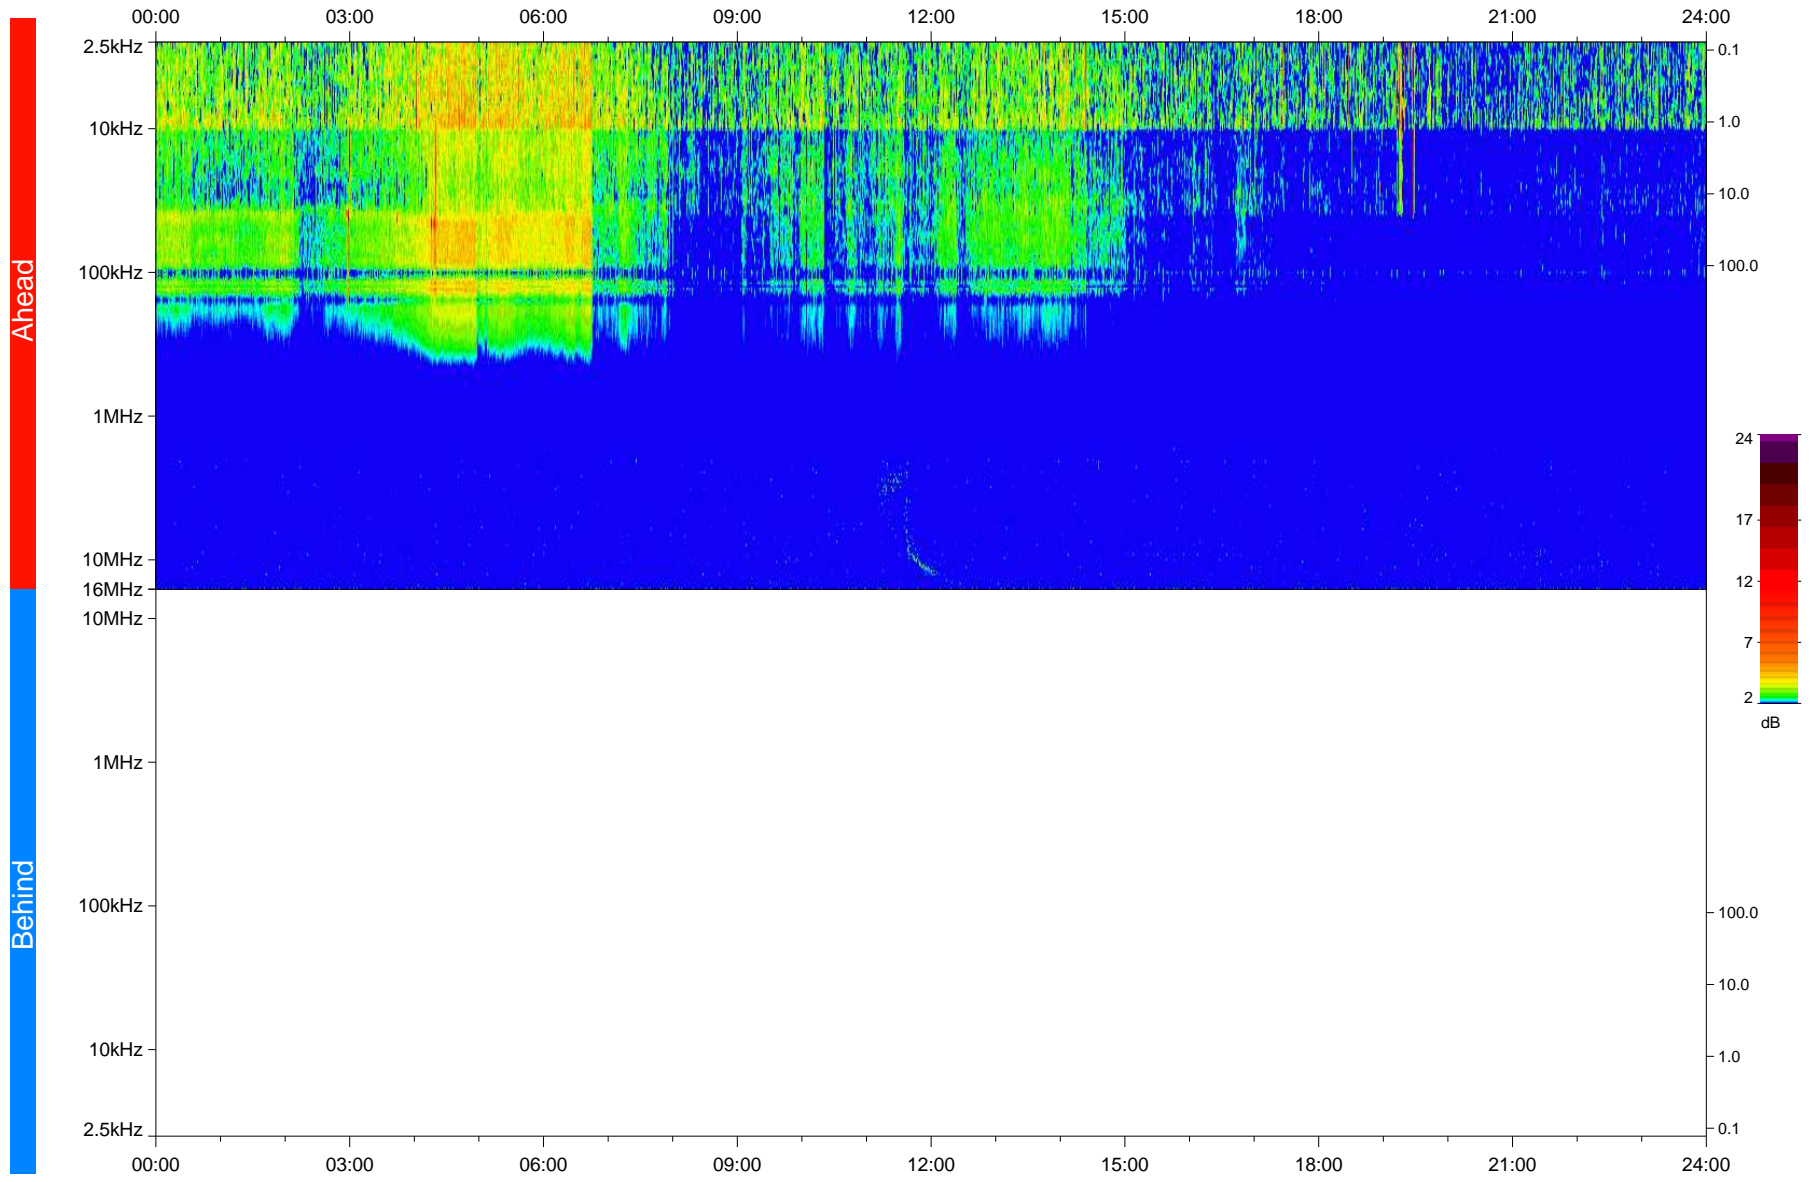

STEREO/WAVES Daily Summary - 06-Feb-2018 (DOY 037)

Ahead source file: swaves_ahead_2018_037_1_05.fin
Ahead PSE Angle: -121.0°

Behind PSE Angle: 120.7°
Behind source file: No STEREO-B data

Time (UTC)

file: stereo_swaves_daily-summary_color_20180206_v04
made by: space.umn.edu on macOS with IDL 8.8.2 on 2022-10-06 08:20:47, with TLib V945 / dynspec V311