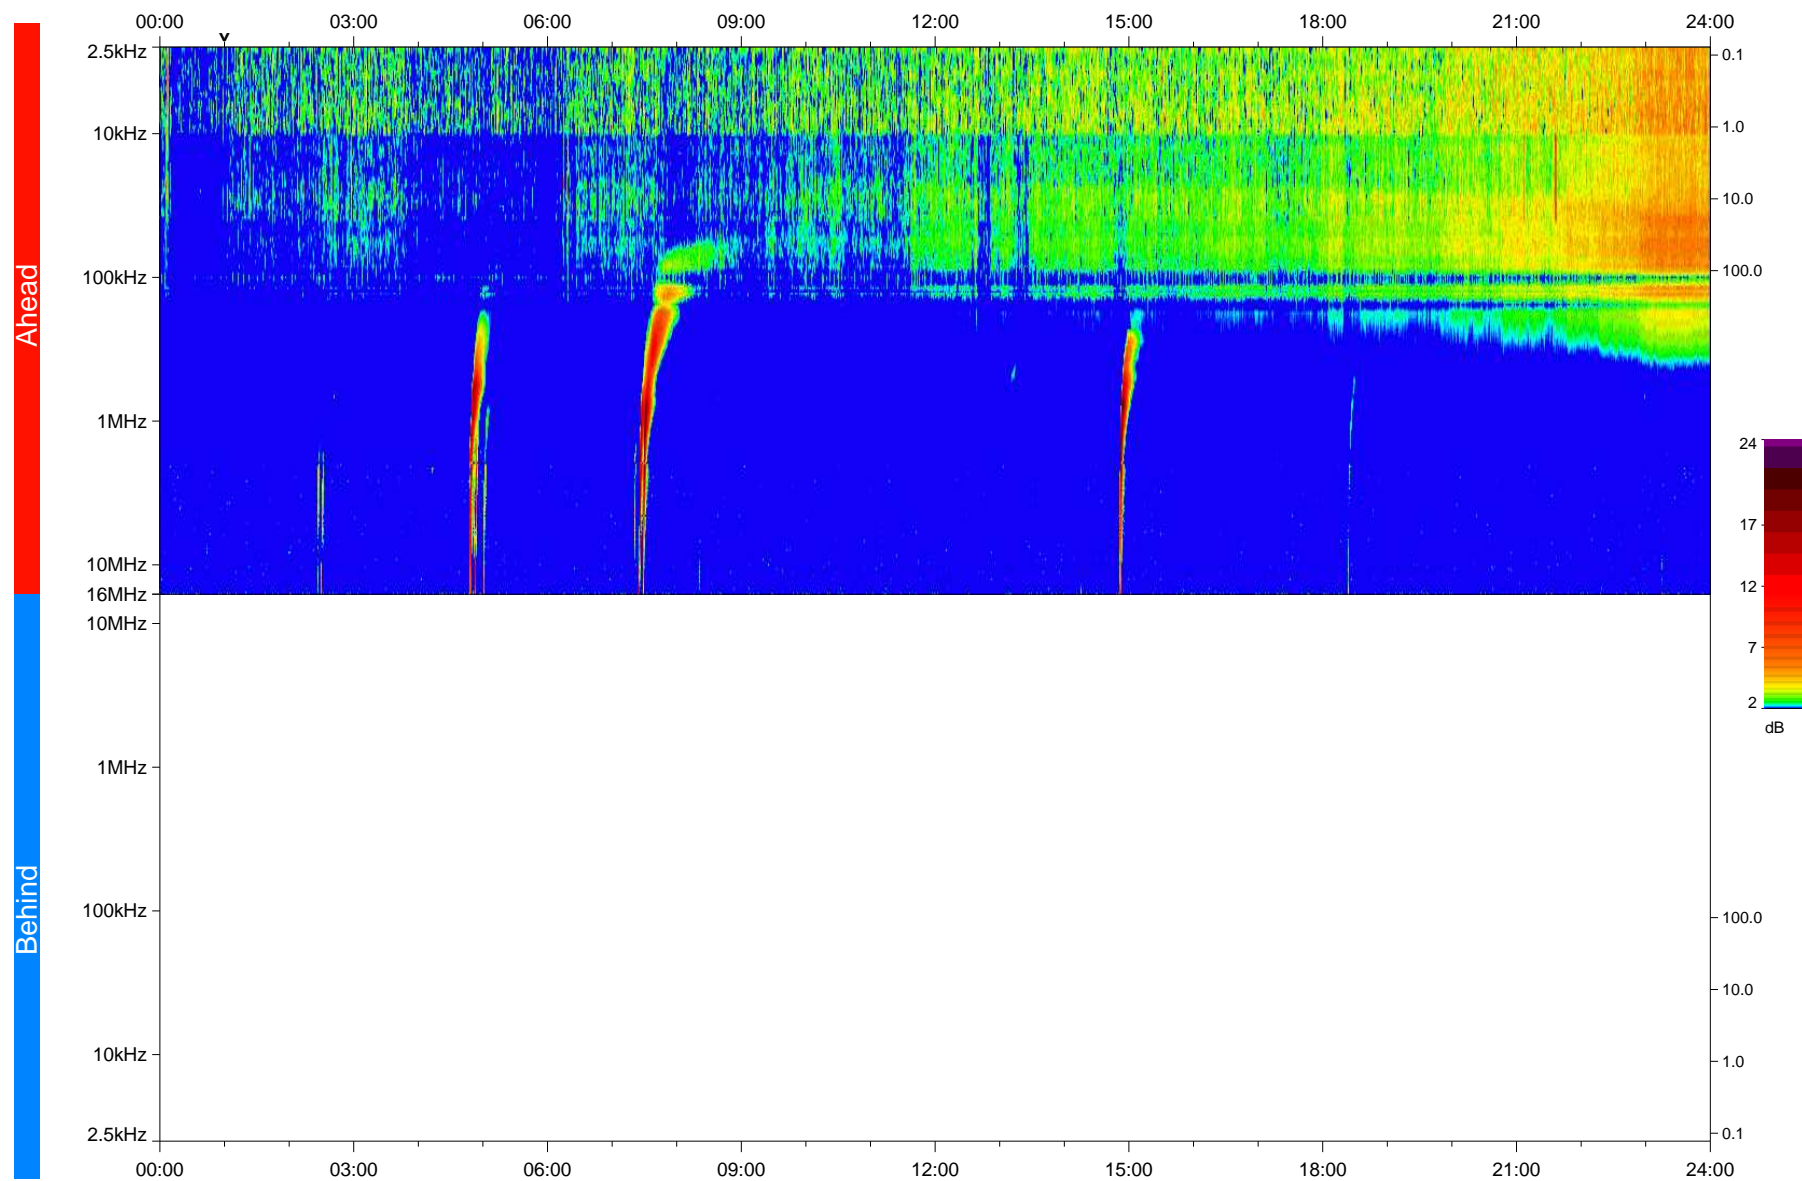

STEREO/WAVES Daily Summary - 05-Feb-2018 (DOY 036)

Ahead source file: swaves_ahead_2018_036_1_05.fin
Ahead PSE Angle: -121.0°

Behind PSE Angle: 120.9°
Behind source file: No STEREO-B data

Time (UTC)

file: stereo_swaves_daily-summary_color_20180205_v04
made by: space.umn.edu on macOS with IDL 8.8.2 on 2022-10-06 08:19:19, with TMLib V945 / dynspec V311