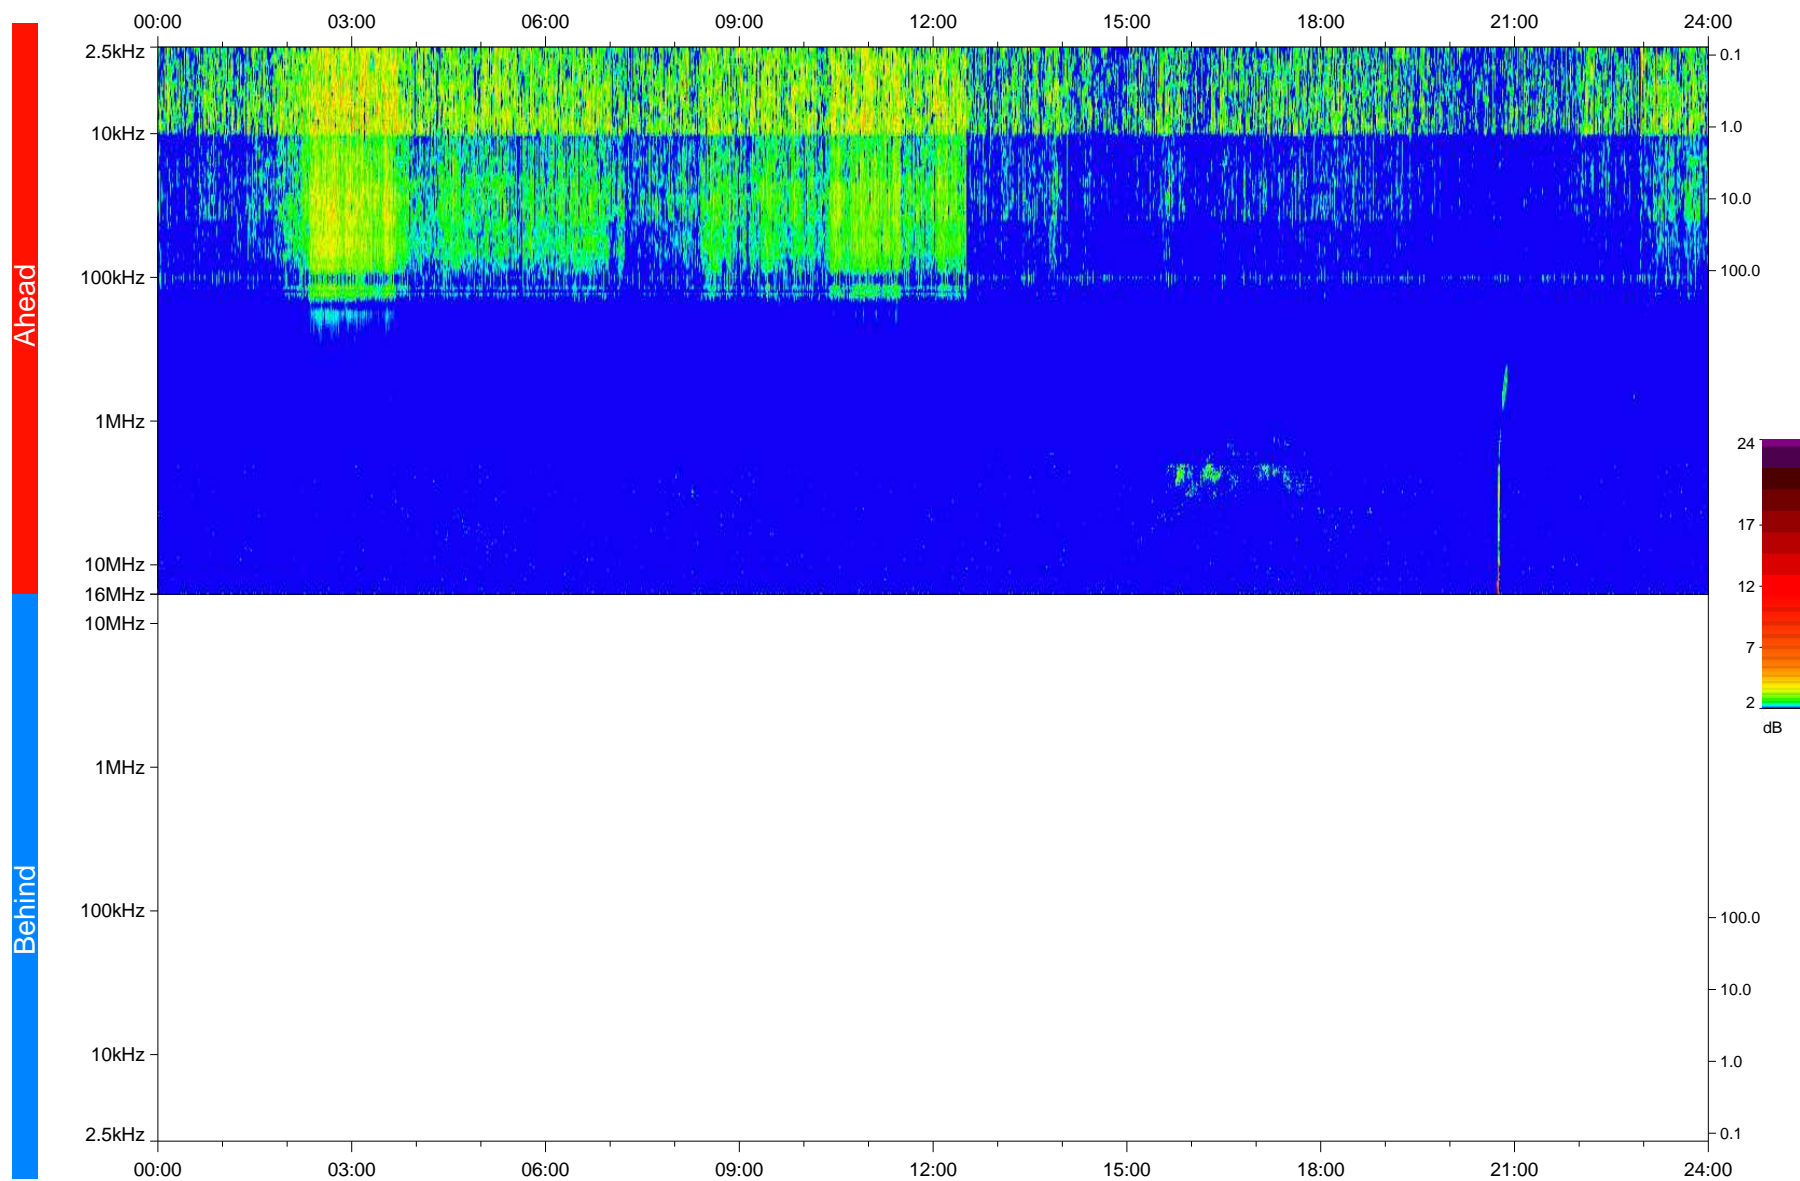

# STEREO/WAVES Daily Summary - 04-Feb-2018 (DOY 035)

Ahead source file: swaves\_ahead\_2018\_035\_1\_05.fin  
Ahead PSE Angle: -121.0°

Behind PSE Angle: 121.0°  
Behind source file: No STEREO-B data

Time (UTC)

file: stereo\_swaves\_daily-summary\_color\_20180204\_v04  
made by: space.umn.edu on macOS with IDL 8.8.2 on 2022-10-06 08:17:53, with TMLib V945 / dynspec V311