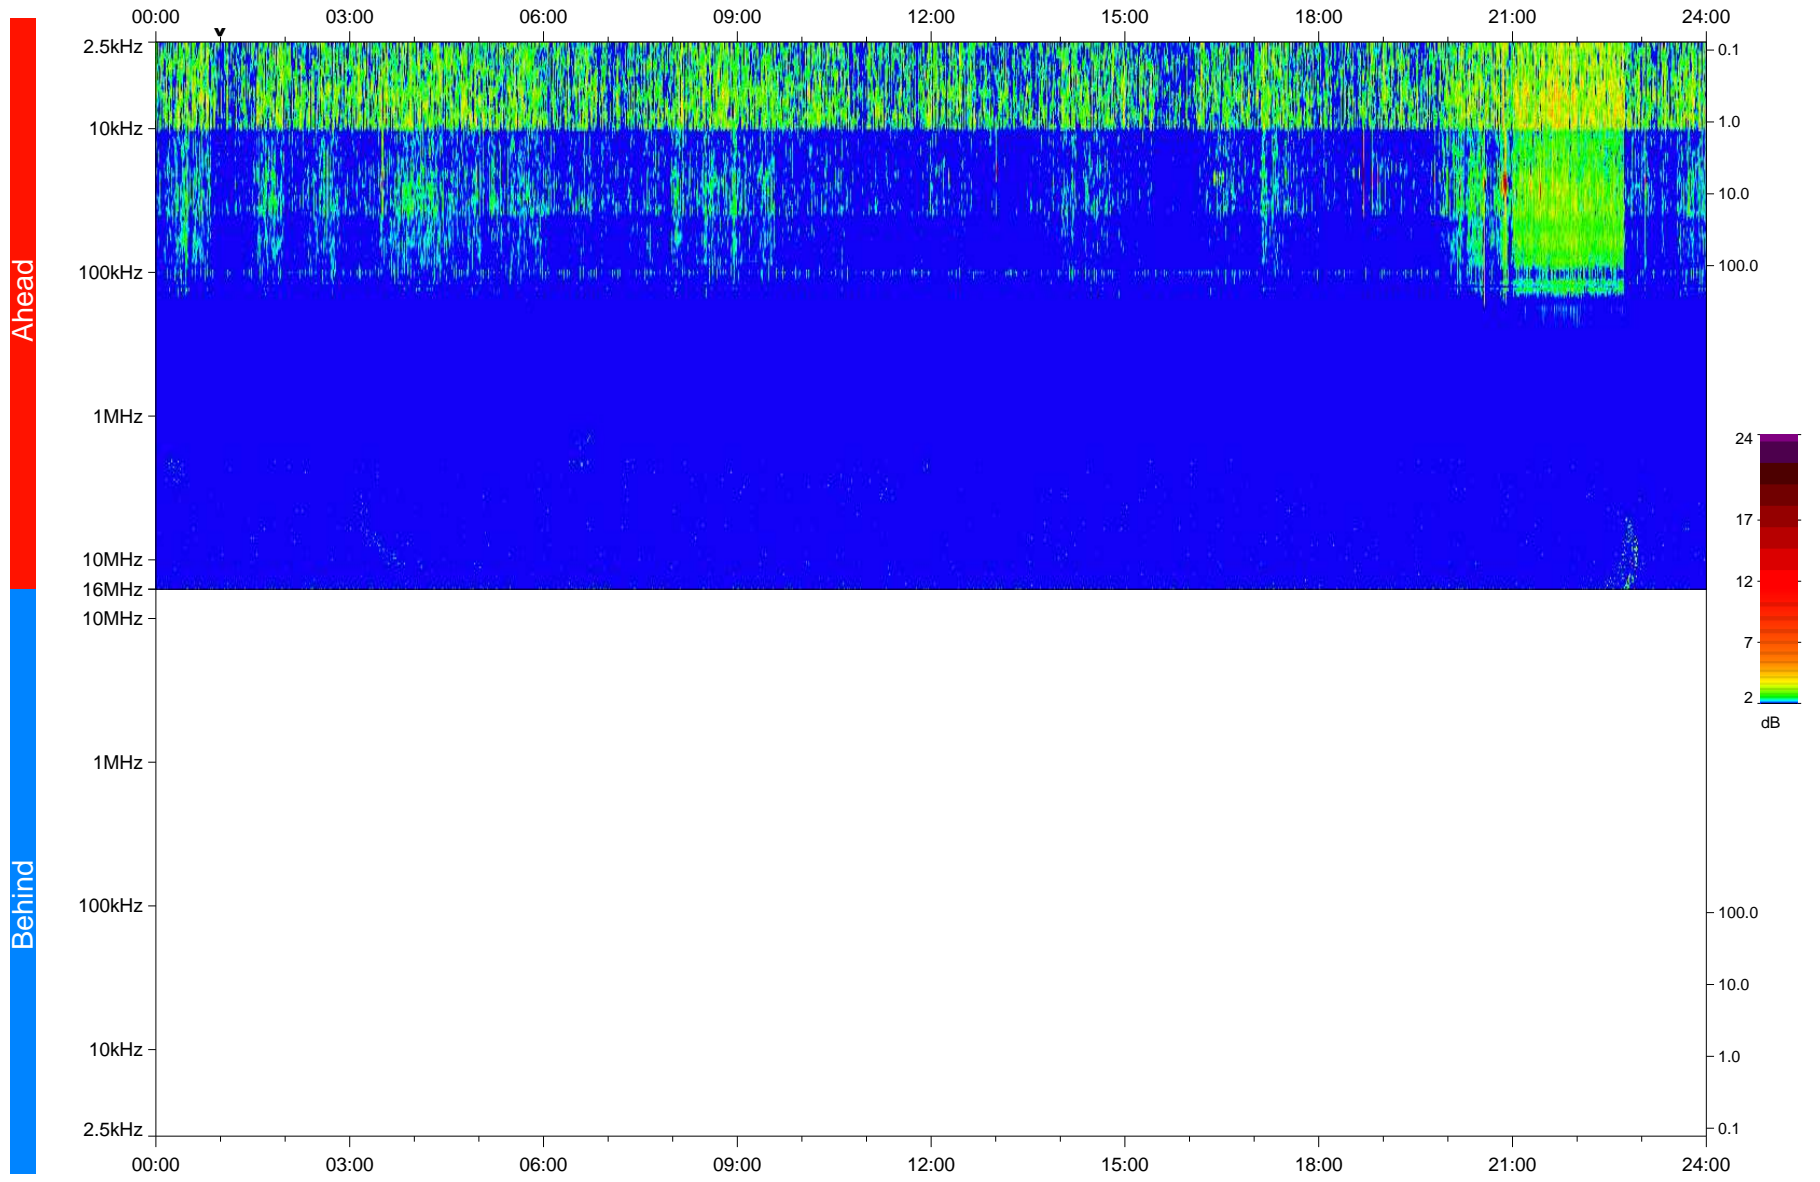

# STEREO/WAVES Daily Summary - 01-Feb-2018 (DOY 032)

Ahead source file: swaves\_ahead\_2018\_032\_1\_05.fin  
Ahead PSE Angle: -121.2°

Behind PSE Angle: 121.4°  
Behind source file: No STEREO-B data

Time (UTC)

file: stereo\_swaves\_daily-summary\_color\_20180201\_v04  
made by: space.umn.edu on macOS with IDL 8.8.2 on 2022-10-06 08:13:31, with TLib V945 / dynspec V311