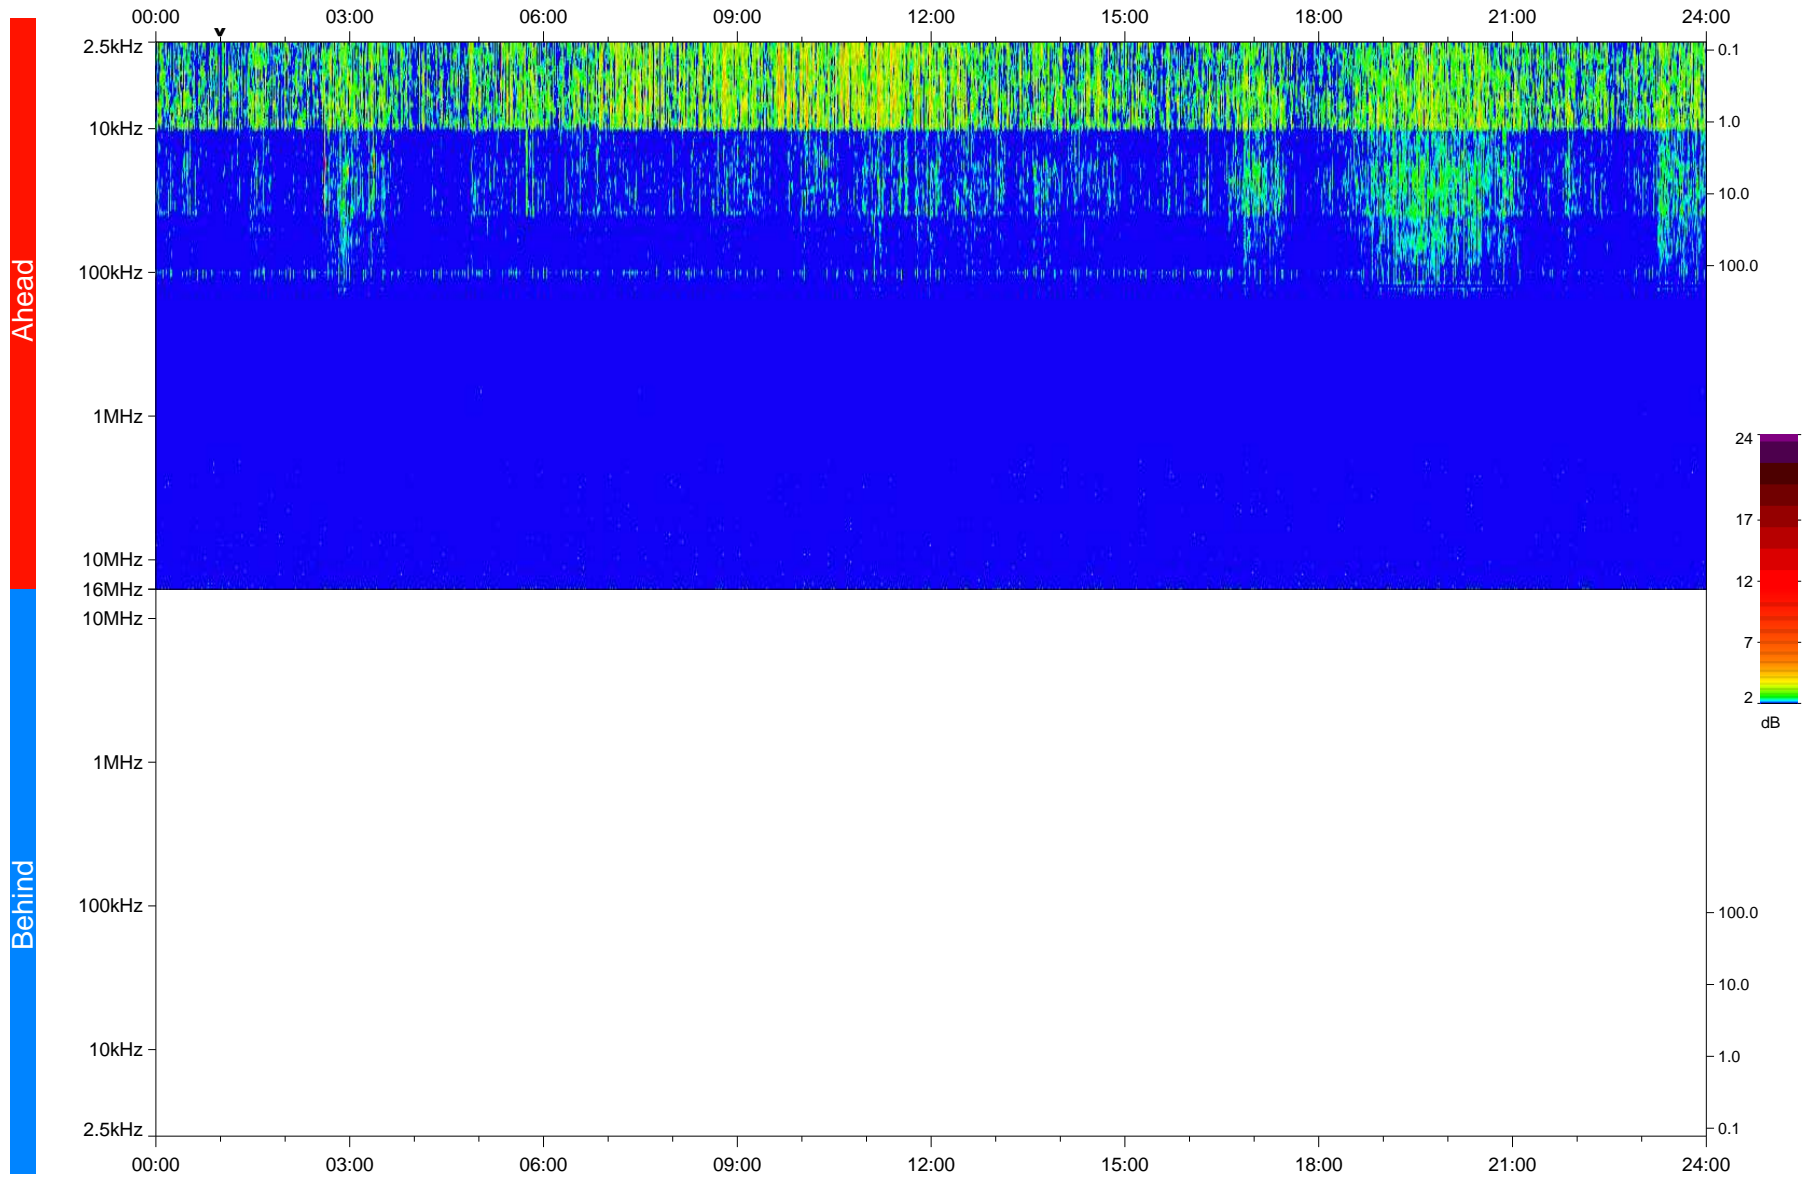

STEREO/WAVES Daily Summary - 28-Jan-2018 (DOY 028)

Ahead source file: swaves_ahead_2018_028_1_05.fin
Ahead PSE Angle: -121.3°

Behind PSE Angle: 122.0°
Behind source file: No STEREO-B data

Time (UTC)

file: stereo_swaves_daily-summary_color_20180128_v04
made by: space.umn.edu on macOS with IDL 8.8.2 on 2022-10-06 08:07:43, with TMatlab V945 / dynspec V311