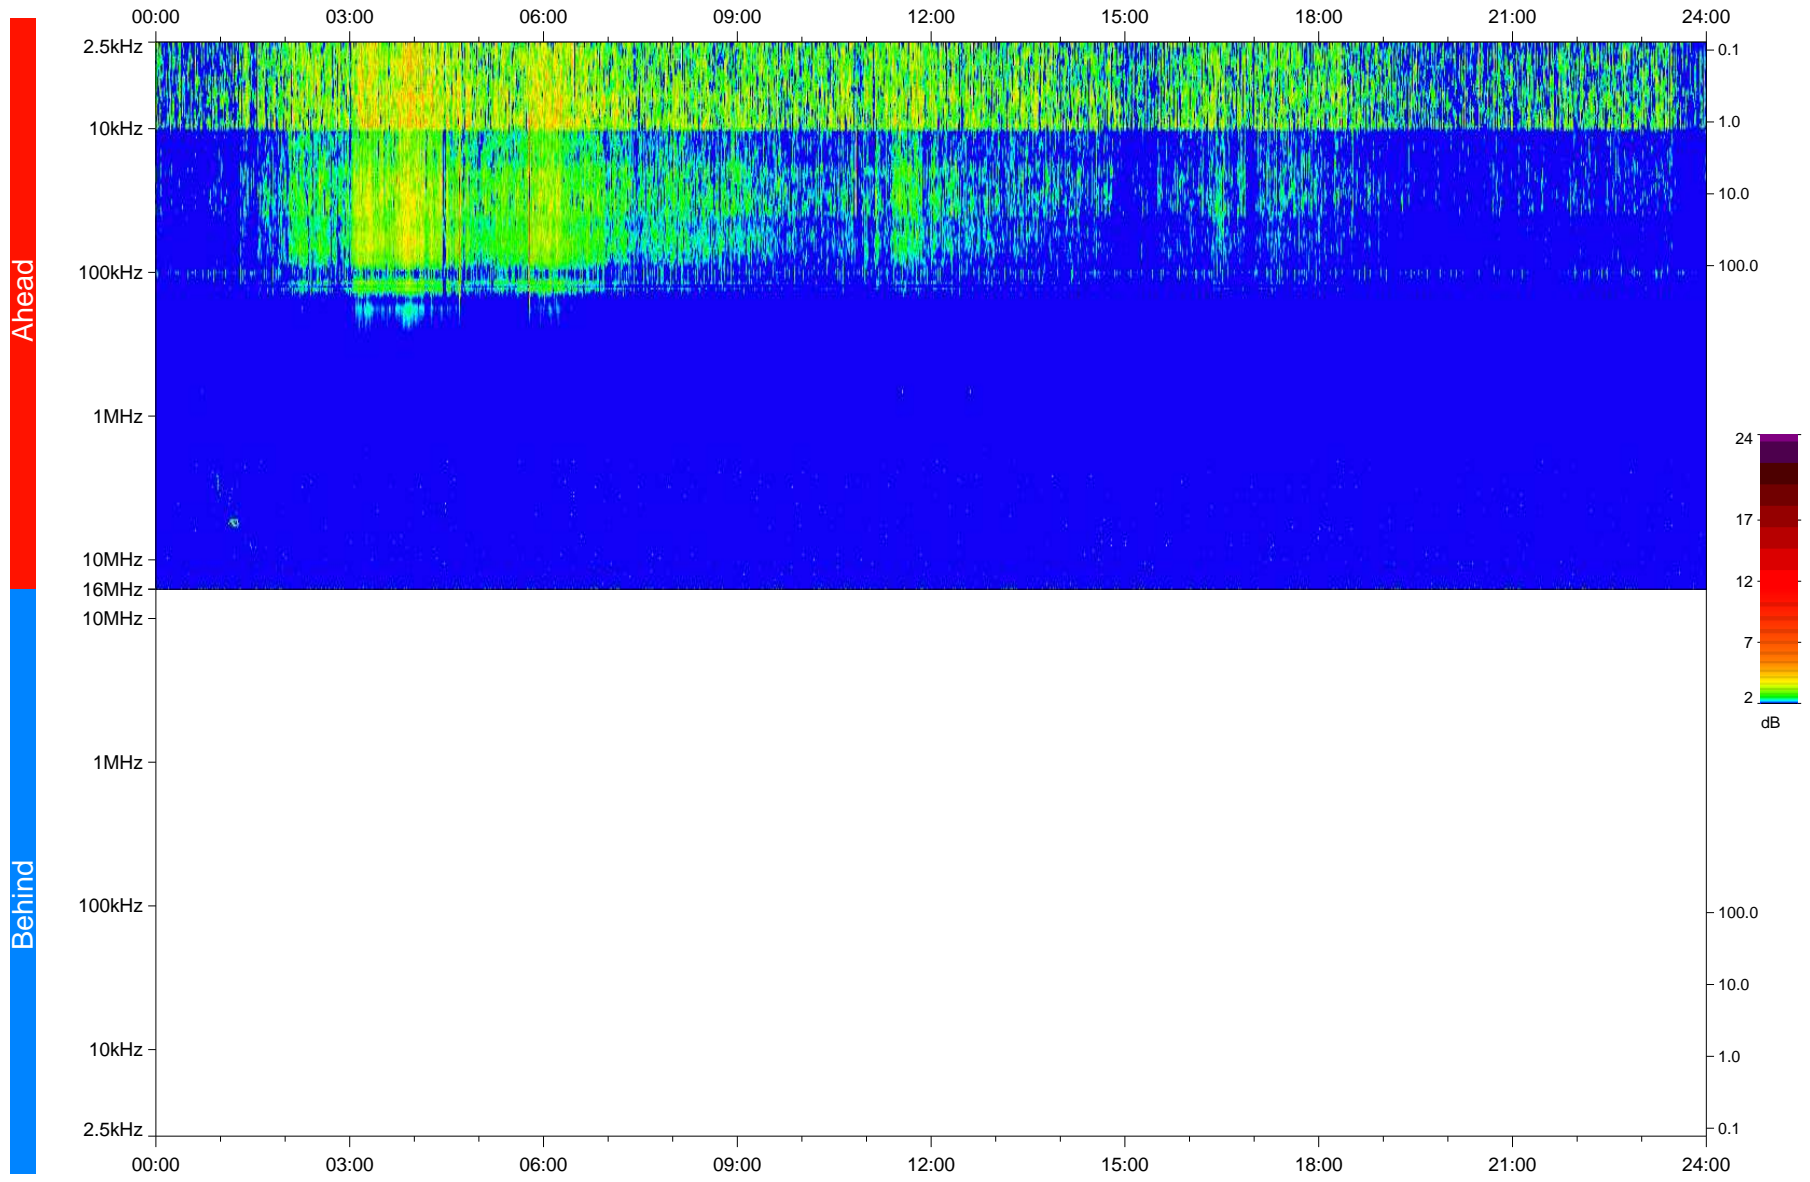

STEREO/WAVES Daily Summary - 27-Jan-2018 (DOY 027)

Ahead source file: swaves_ahead_2018_027_1_05.fin
Ahead PSE Angle: -121.3°

Behind PSE Angle: 122.1°
Behind source file: No STEREO-B data

Time (UTC)

file: stereo_swaves_daily-summary_color_20180127_v04
made by: space.umn.edu on macOS with IDL 8.8.2 on 2022-10-06 08:06:17, with TMLib V945 / dynspec V311