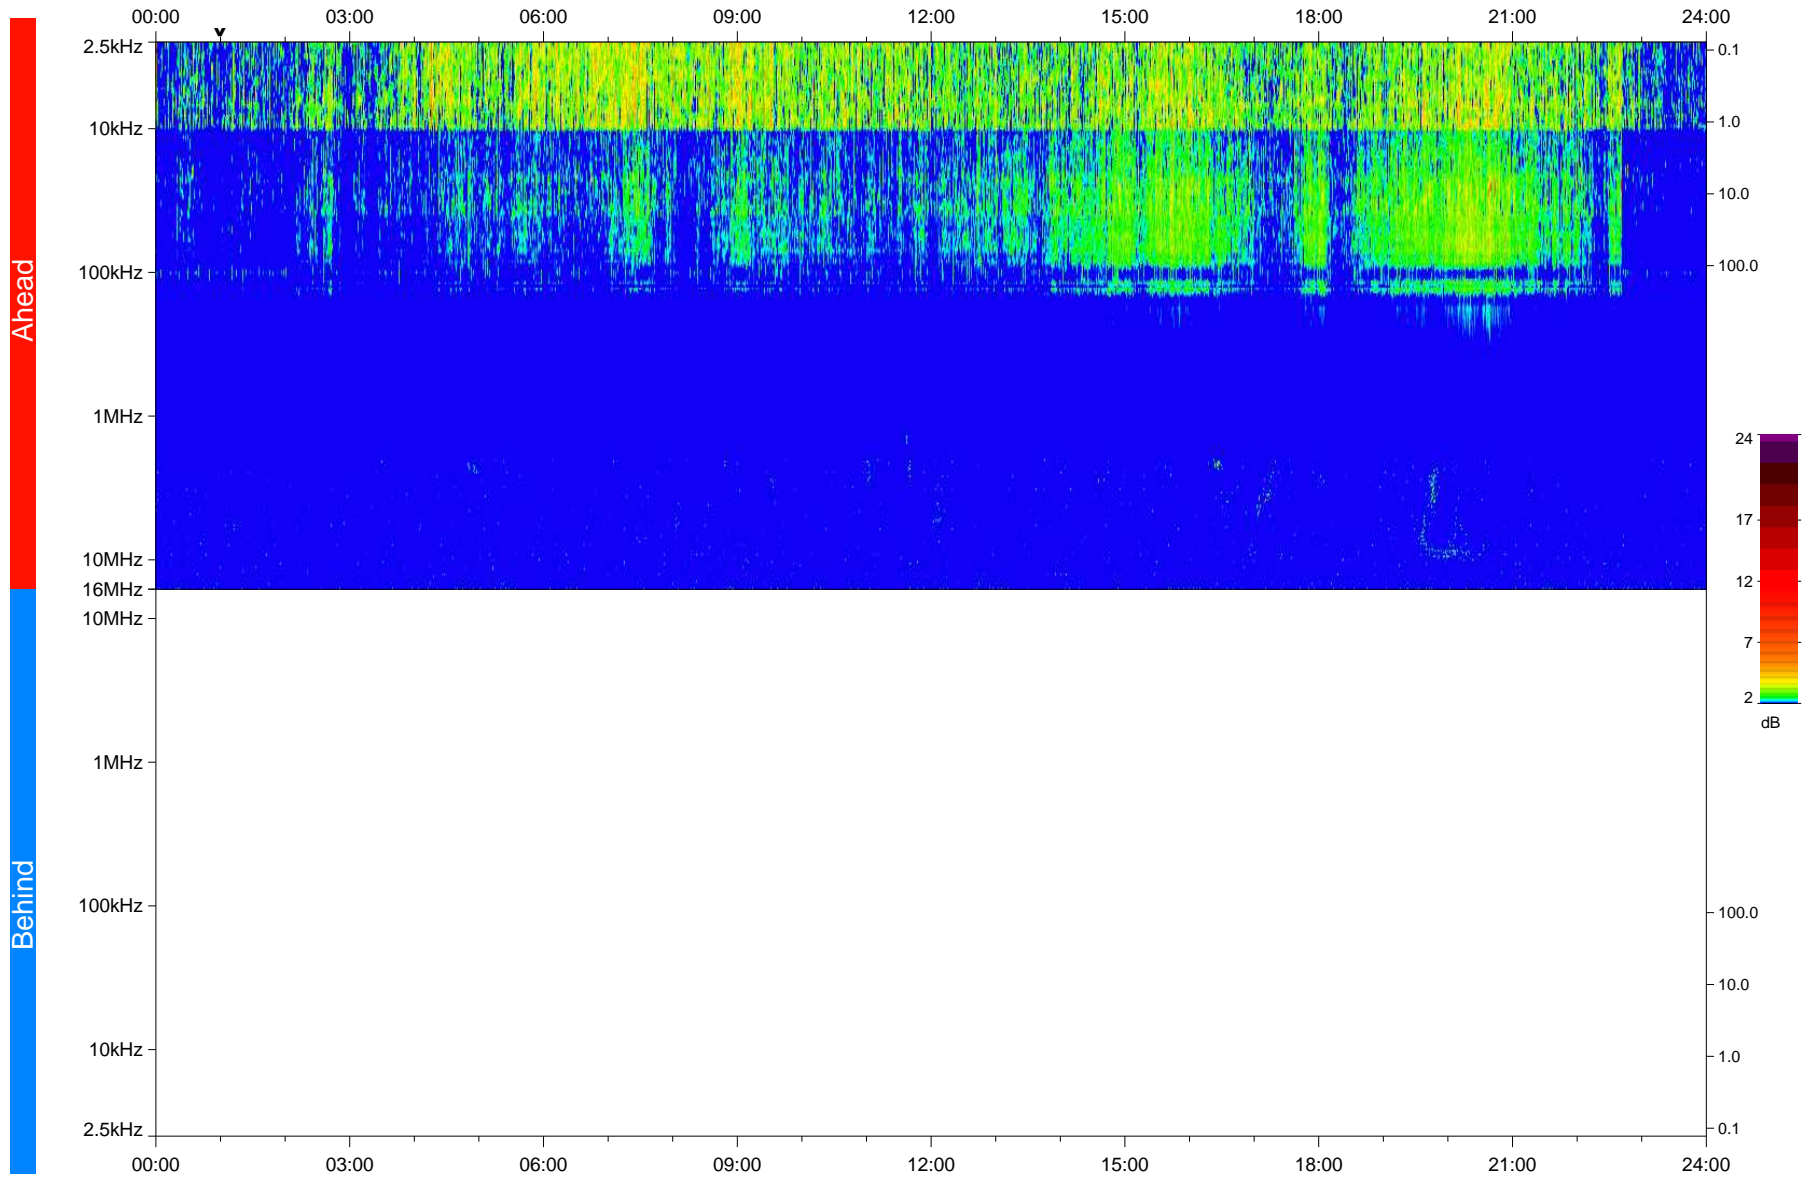

STEREO/WAVES Daily Summary - 26-Jan-2018 (DOY 026)

Ahead source file: swaves_ahead_2018_026_1_05.fin
Ahead PSE Angle: -121.4°

Behind PSE Angle: 122.2°
Behind source file: No STEREO-B data

Time (UTC)

file: stereo_swaves_daily-summary_color_20180126_v04
made by: space.umn.edu on macOS with IDL 8.8.2 on 2022-10-06 08:04:49, with TLib V945 / dynspec V311