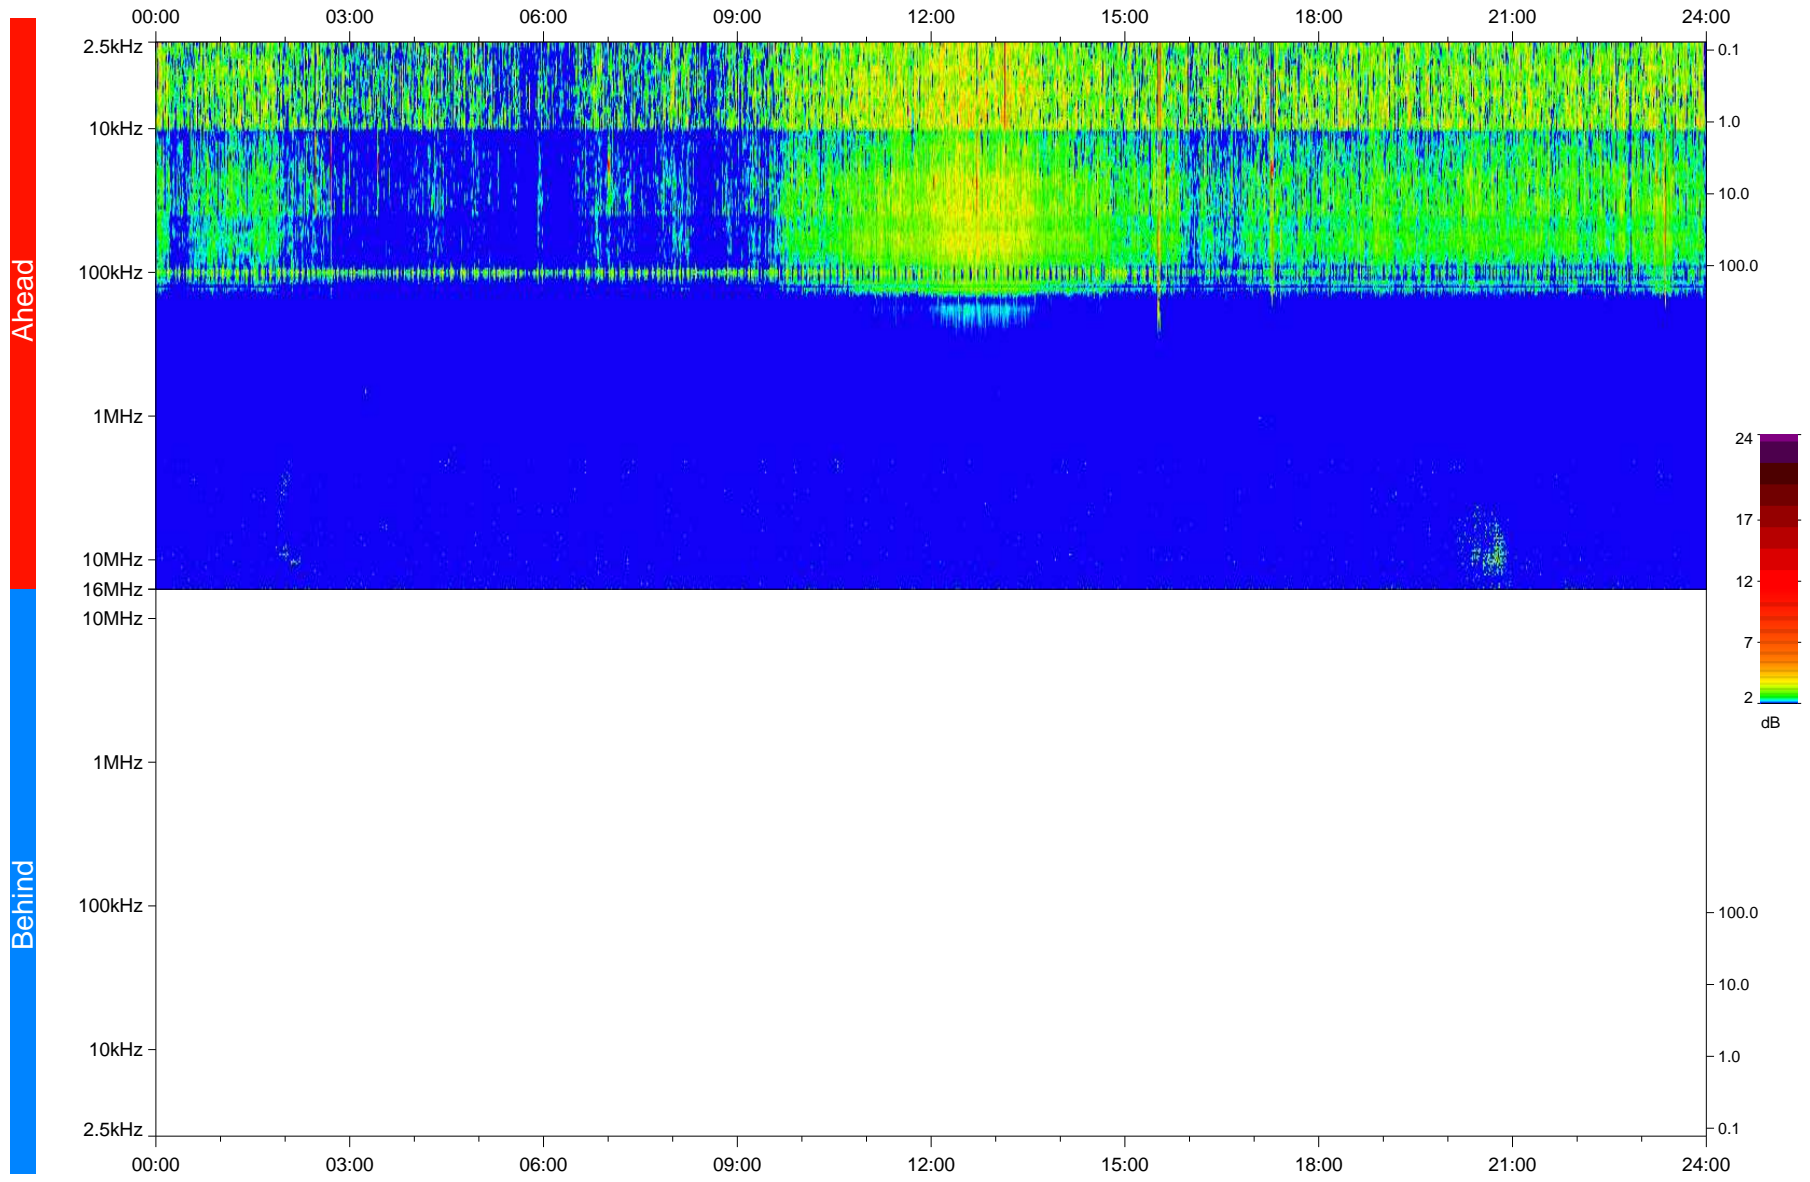

STEREO/WAVES Daily Summary - 25-Jan-2018 (DOY 025)

Ahead source file: swaves_ahead_2018_025_1_05.fin
Ahead PSE Angle: -121.4°

Behind PSE Angle: 122.3°
Behind source file: No STEREO-B data

Time (UTC)

file: stereo_swaves_daily-summary_color_20180125_v04
made by: space.umn.edu on macOS with IDL 8.8.2 on 2022-10-06 08:03:21, with TMatlab V945 / dynspec V311