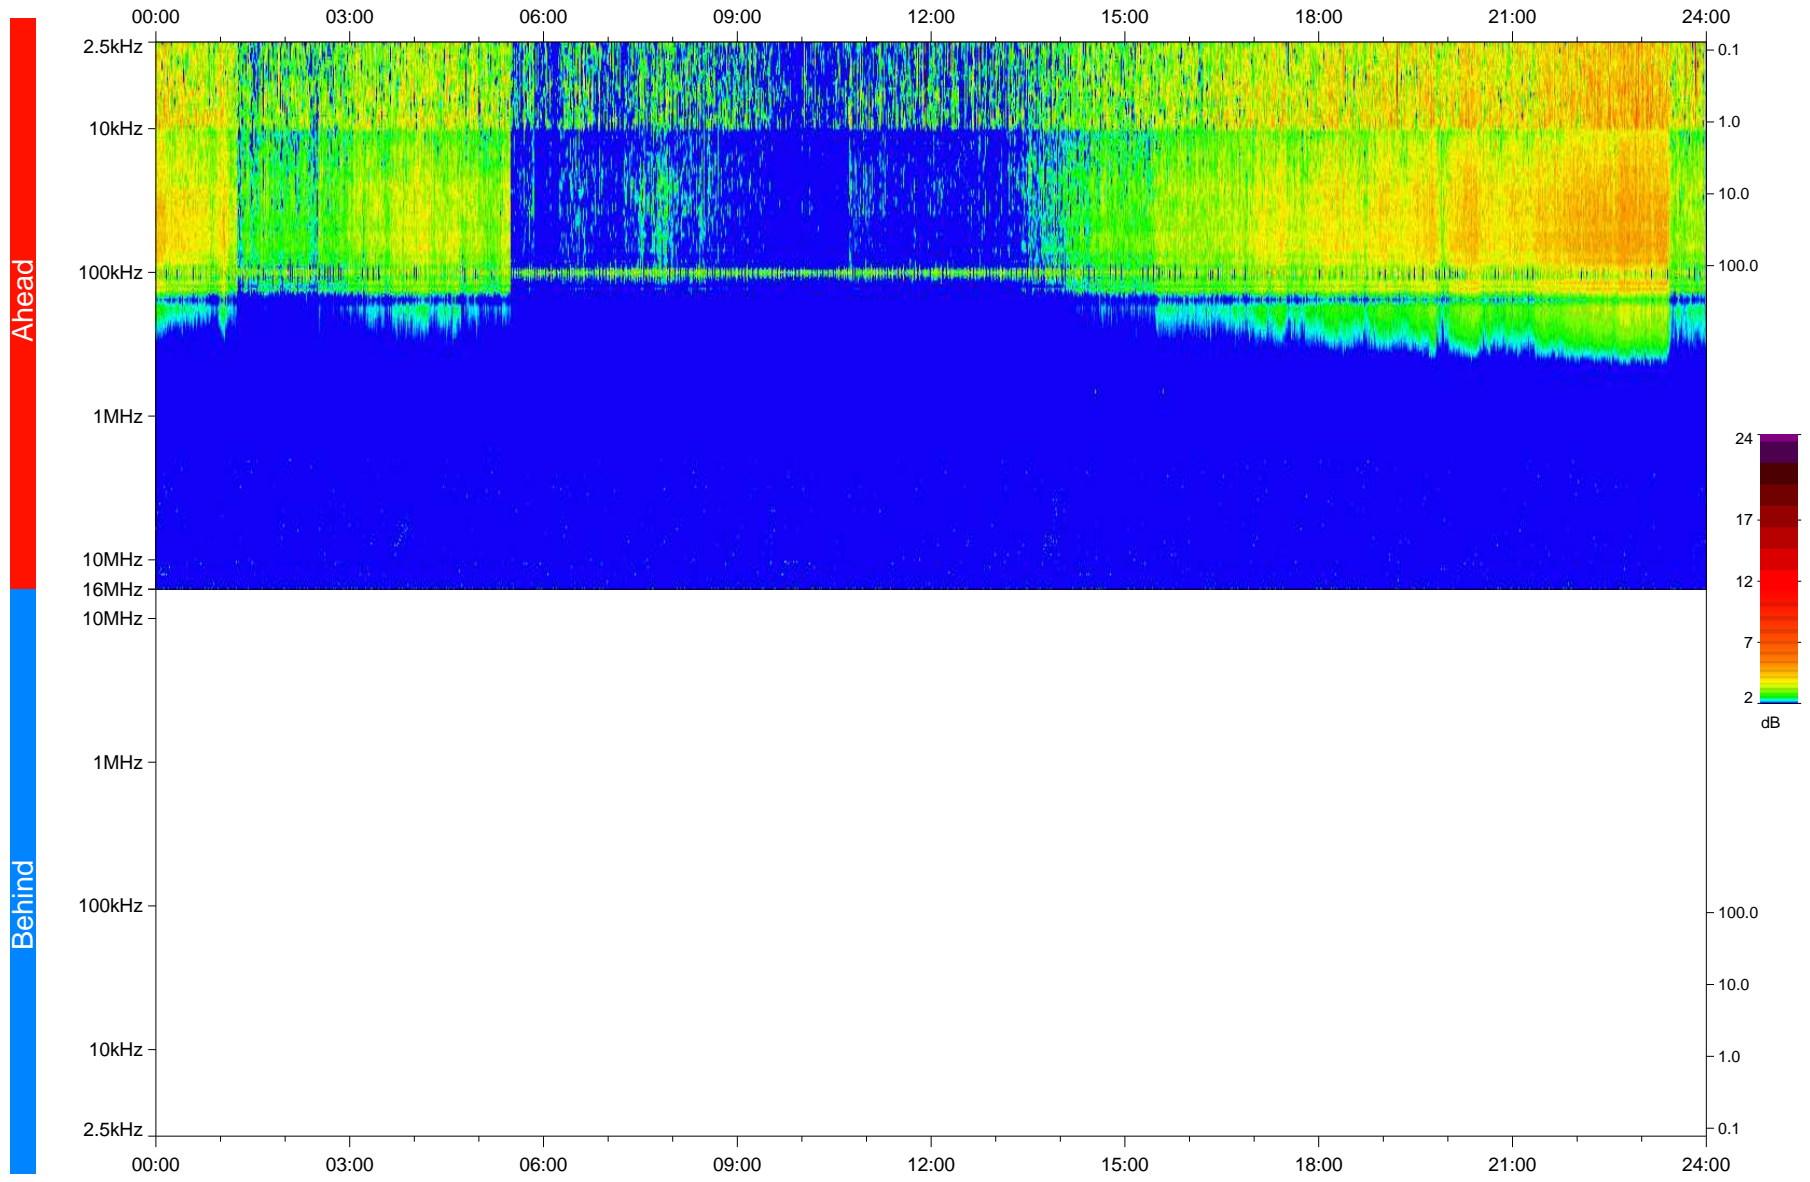

STEREO/WAVES Daily Summary - 23-Jan-2018 (DOY 023)

Ahead source file: swaves_ahead_2018_023_1_05.fin
Ahead PSE Angle: -121.4°

Behind PSE Angle: 122.6°
Behind source file: No STEREO-B data

Time (UTC)

file: stereo_swaves_daily-summary_color_20180123_v04
made by: space.umn.edu on macOS with IDL 8.8.2 on 2022-10-06 08:00:27, with TMLib V945 / dynspec V311