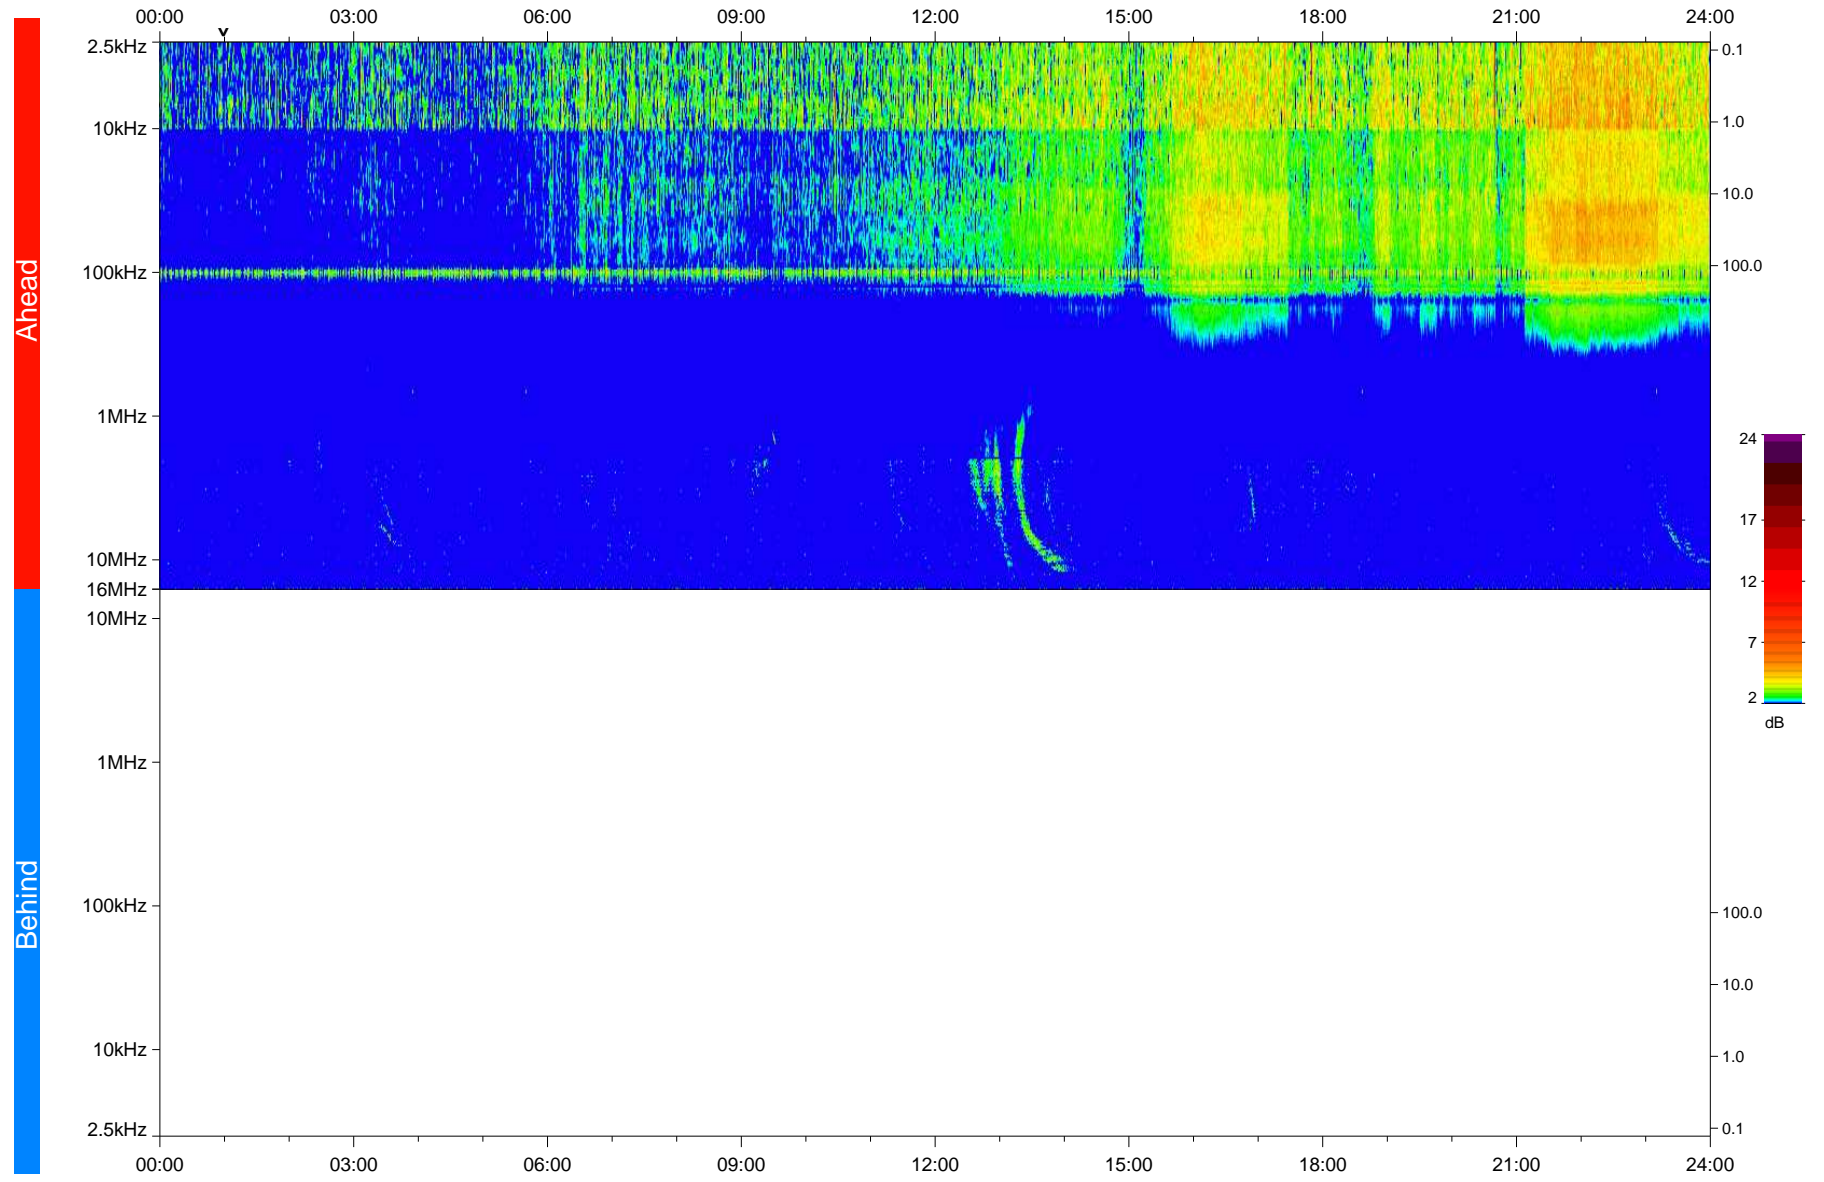

STEREO/WAVES Daily Summary - 22-Jan-2018 (DOY 022)

Ahead source file: swaves_ahead_2018_022_1_05.fin
Ahead PSE Angle: -121.5°

Behind PSE Angle: 122.7°
Behind source file: No STEREO-B data

Time (UTC)

file: stereo_swaves_daily-summary_color_20180122_v04
made by: space.umn.edu on macOS with IDL 8.8.2 on 2022-10-06 07:59:02, with TLib V945 / dynspec V311