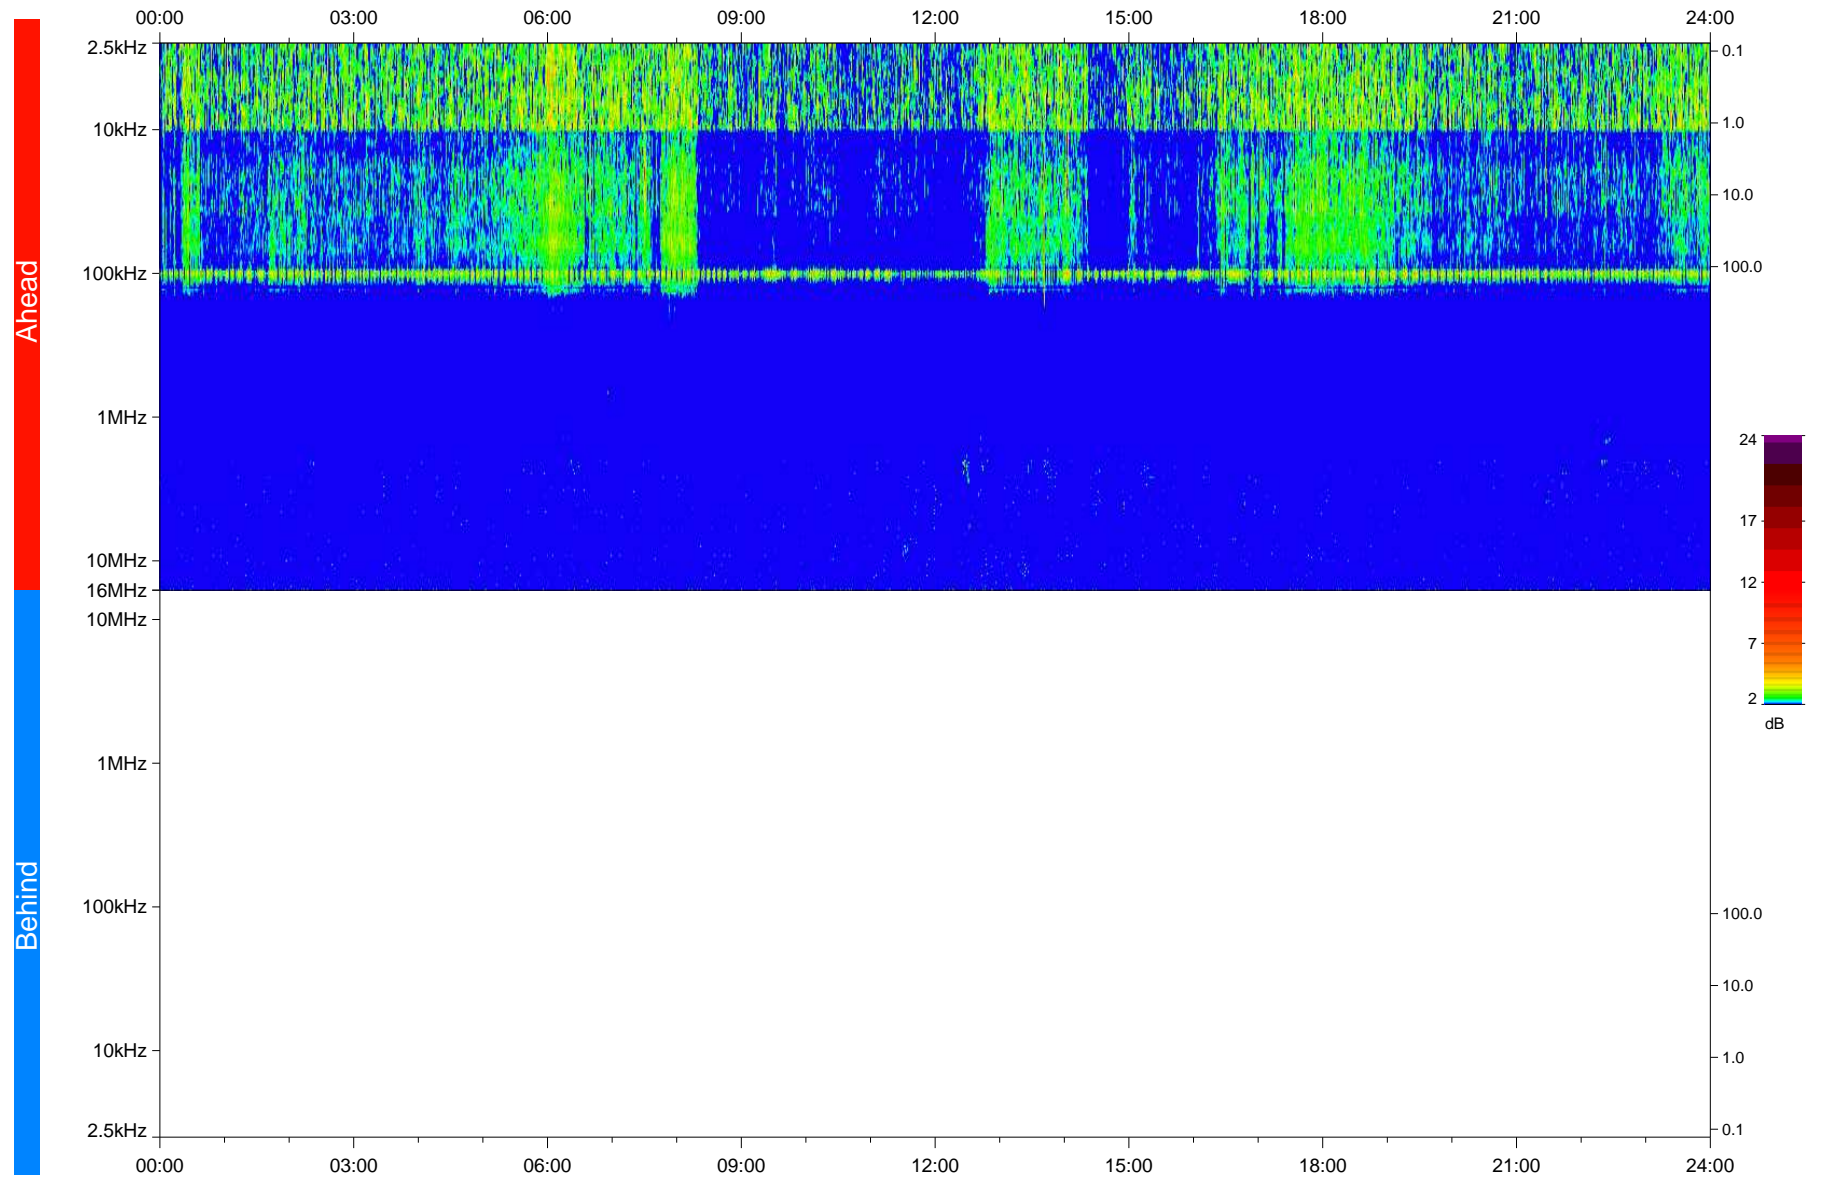

STEREO/WAVES Daily Summary - 21-Jan-2018 (DOY 021)

Ahead source file: swaves_ahead_2018_021_1_05.fin
Ahead PSE Angle: -121.5°

Behind PSE Angle: 122.9°
Behind source file: No STEREO-B data

Time (UTC)

file: stereo_swaves_daily-summary_color_20180121_v04
made by: space.umn.edu on macOS with IDL 8.8.2 on 2022-10-06 07:57:34, with TLib V945 / dynspec V311