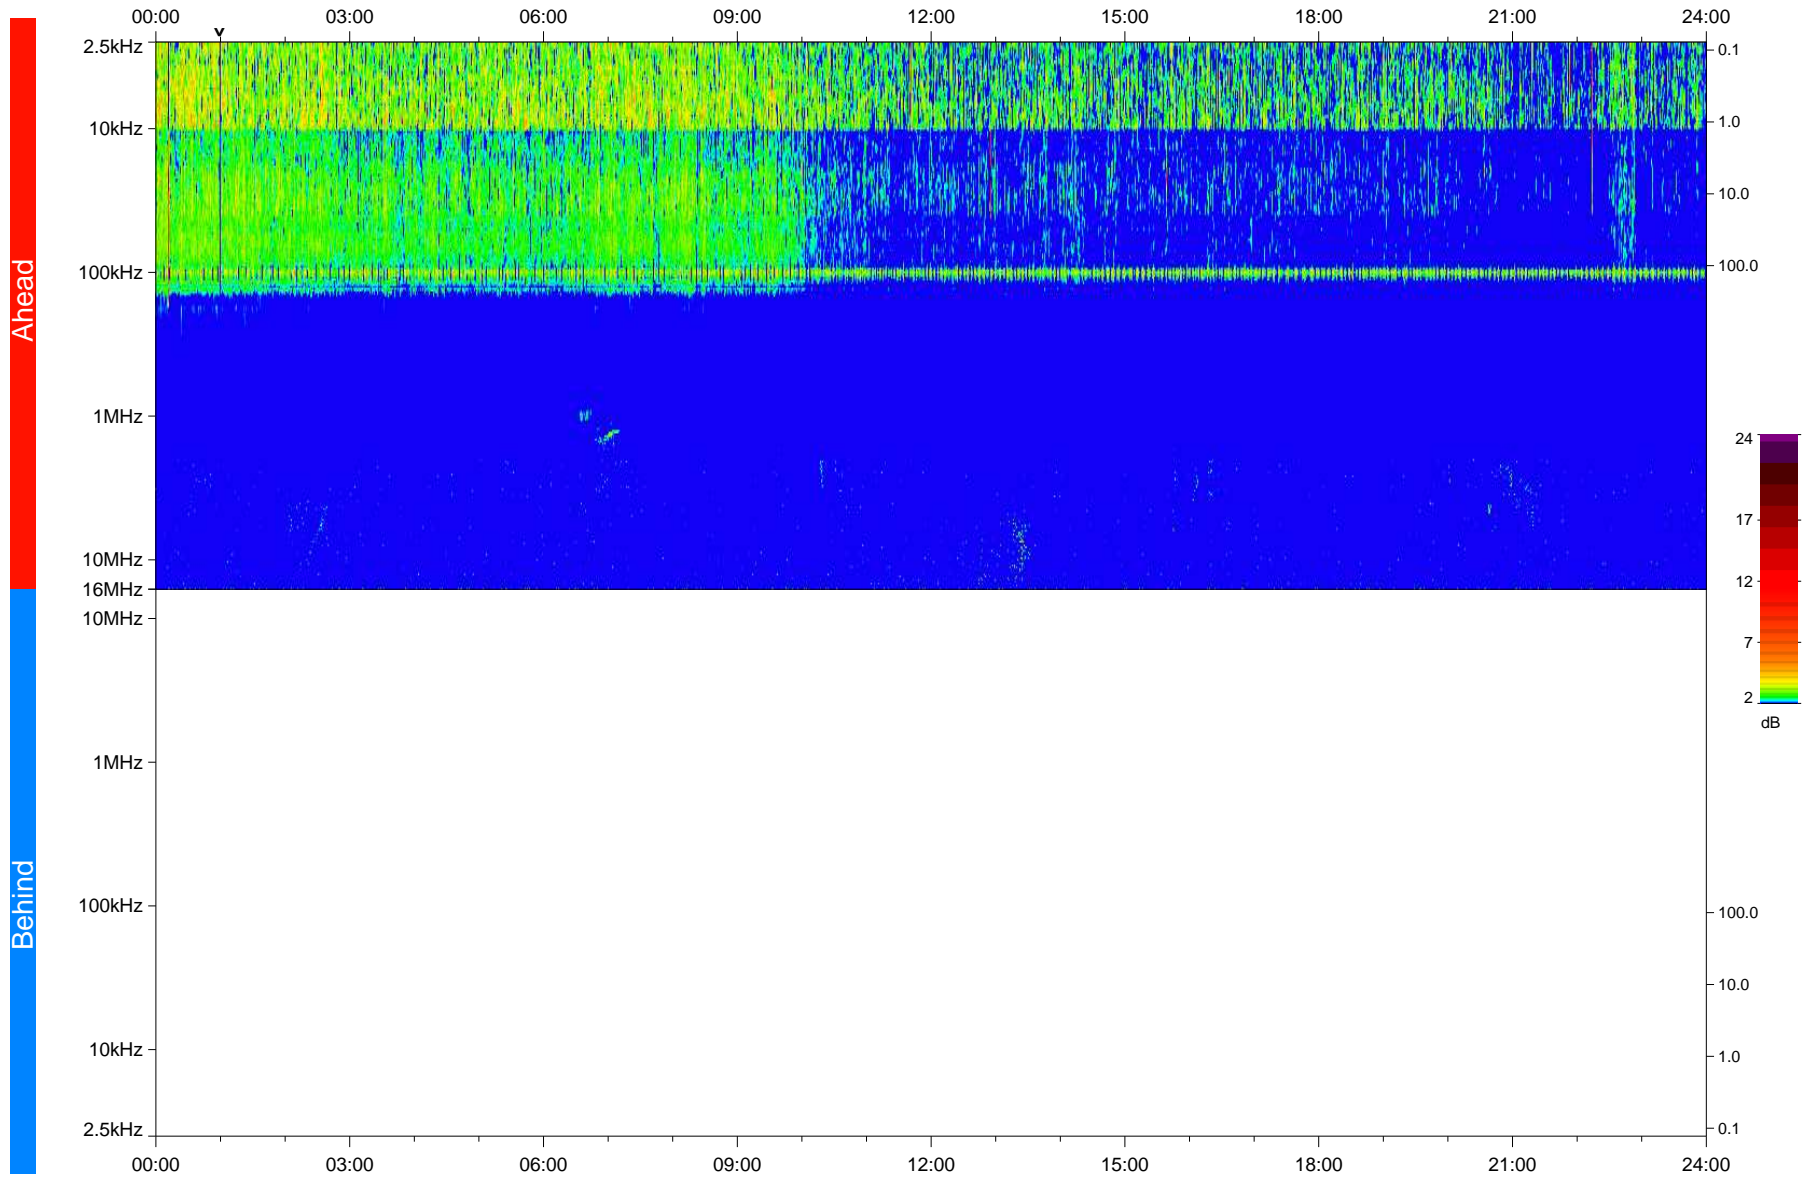

# STEREO/WAVES Daily Summary - 20-Jan-2018 (DOY 020)

Ahead source file: swaves\_ahead\_2018\_020\_1\_05.fin  
Ahead PSE Angle: -121.6°

Behind PSE Angle: 123.0°  
Behind source file: No STEREO-B data

Time (UTC)

file: stereo\_swaves\_daily-summary\_color\_20180120\_v04  
made by: space.umn.edu on macOS with IDL 8.8.2 on 2022-10-06 07:56:07, with TLib V945 / dynspec V311