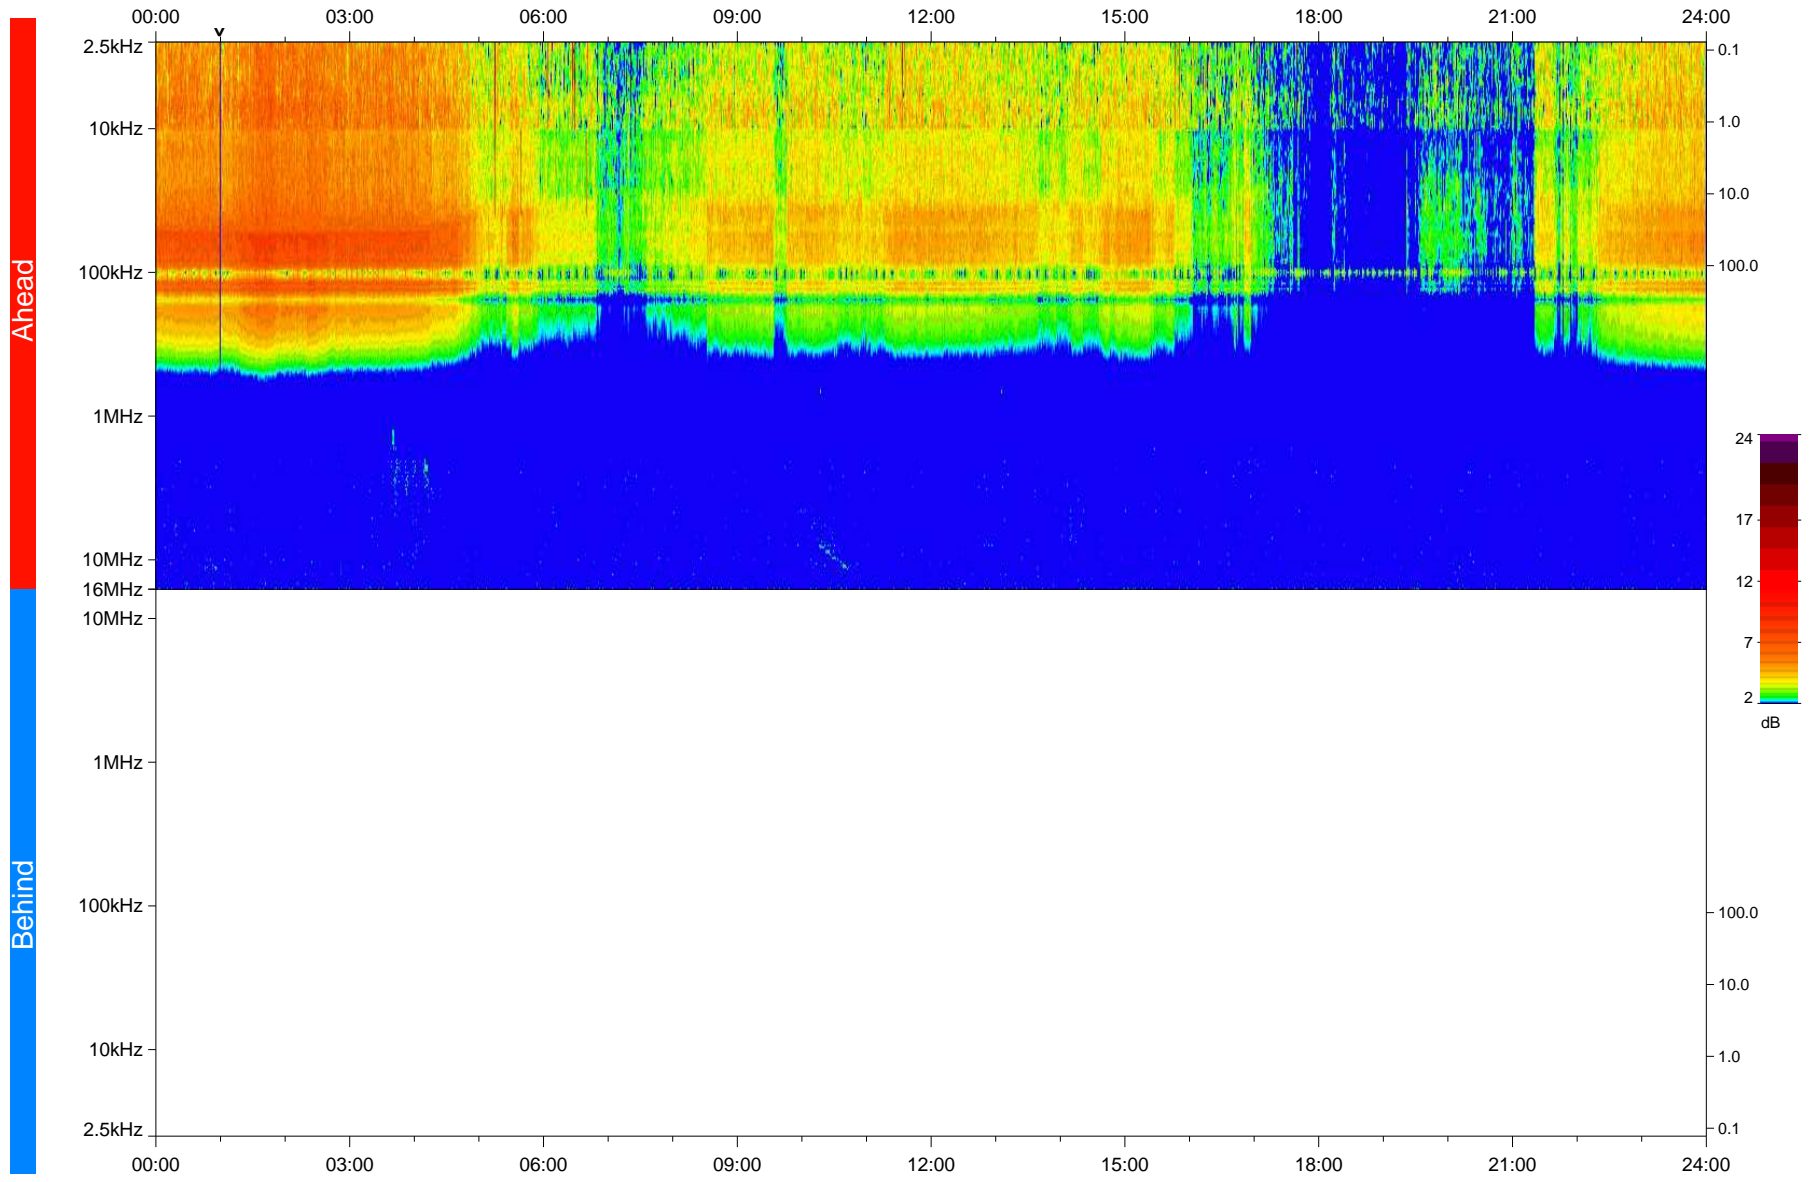

STEREO/WAVES Daily Summary - 18-Jan-2018 (DOY 018)

Ahead source file: swaves_ahead_2018_018_1_05.fin
Ahead PSE Angle: -121.6°

Behind PSE Angle: 123.3°
Behind source file: No STEREO-B data

Time (UTC)

file: stereo_swaves_daily-summary_color_20180118_v04
made by: space.umn.edu on macOS with IDL 8.8.2 on 2022-10-06 07:53:11, with TLib V945 / dynspec V311