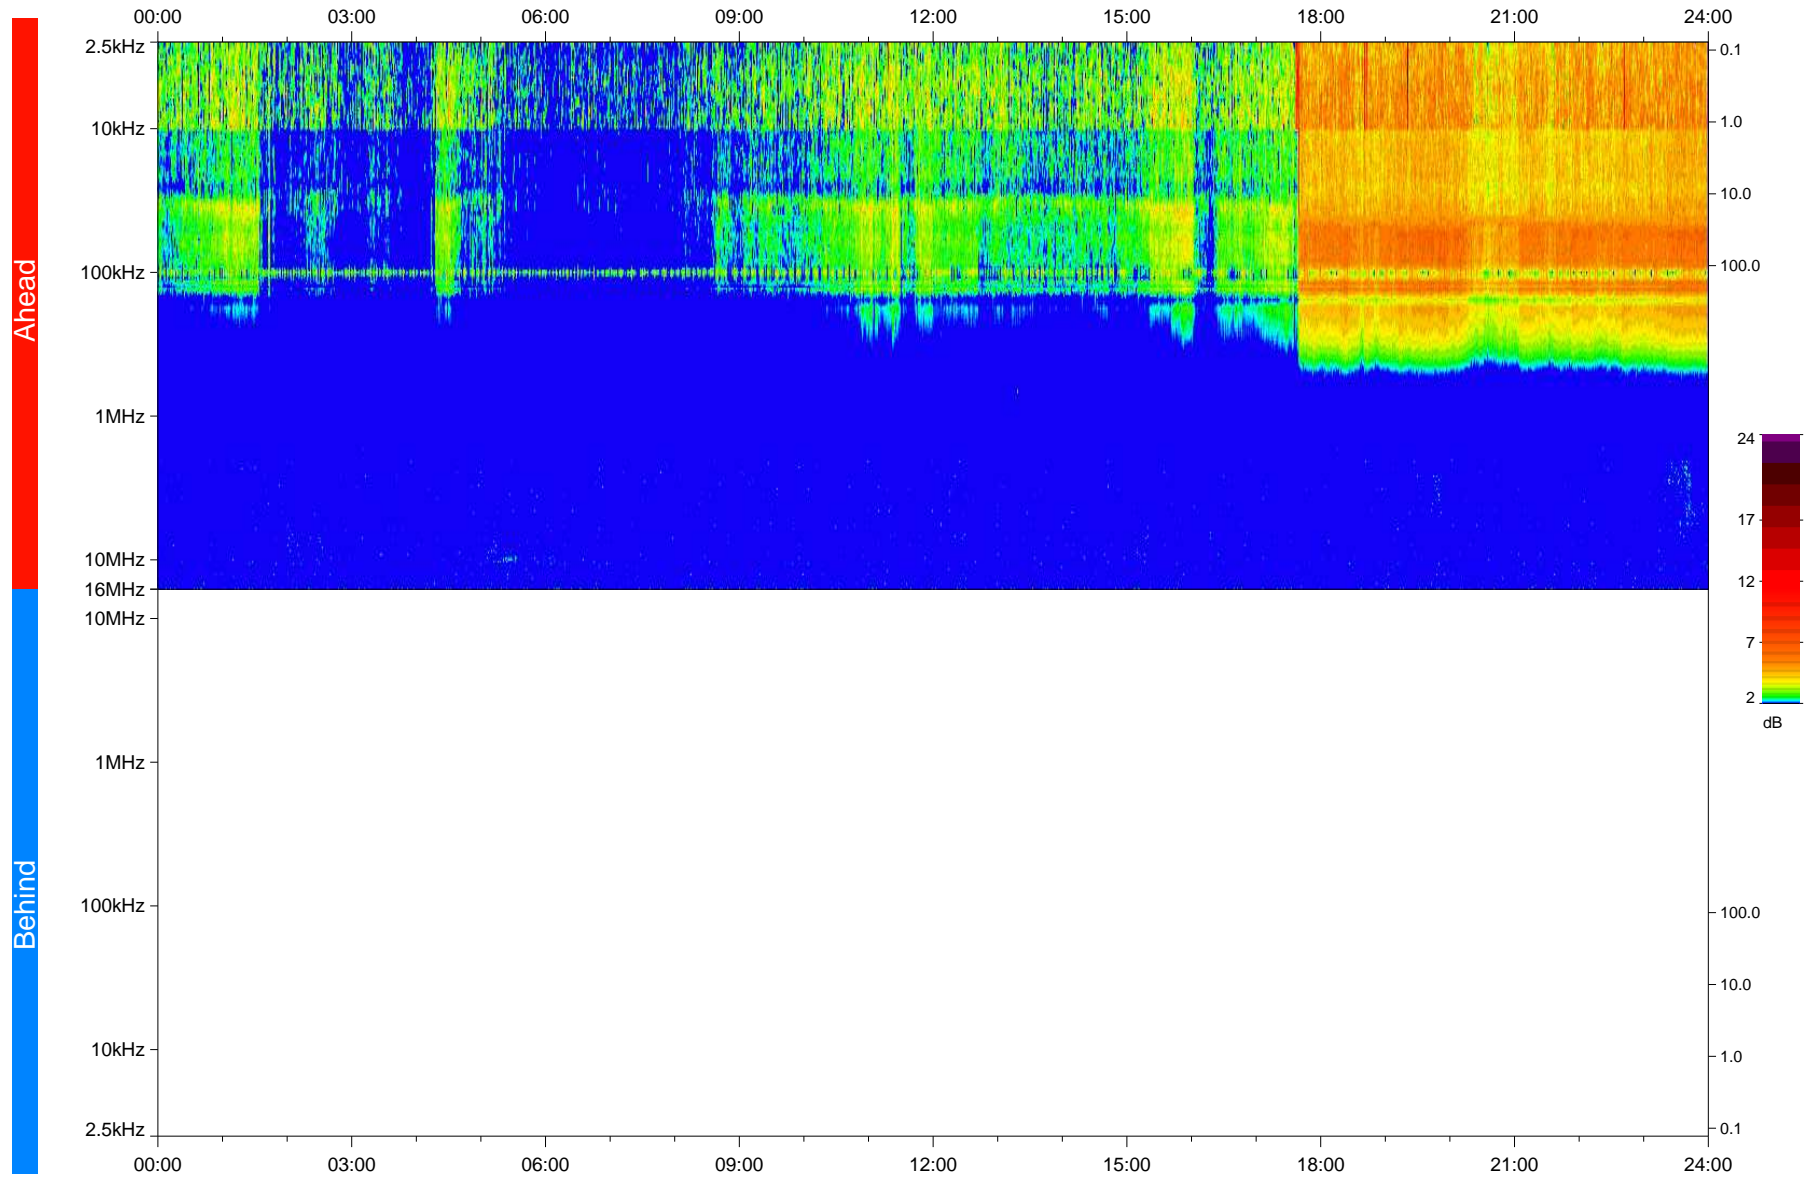

STEREO/WAVES Daily Summary - 17-Jan-2018 (DOY 017)

Ahead source file: swaves_ahead_2018_017_1_05.fin
Ahead PSE Angle: -121.7°

Behind PSE Angle: 123.4°
Behind source file: No STEREO-B data

Time (UTC)

file: stereo_swaves_daily-summary_color_20180117_v04
made by: space.umn.edu on macOS with IDL 8.8.2 on 2022-10-06 07:51:46, with TLib V945 / dynspec V311