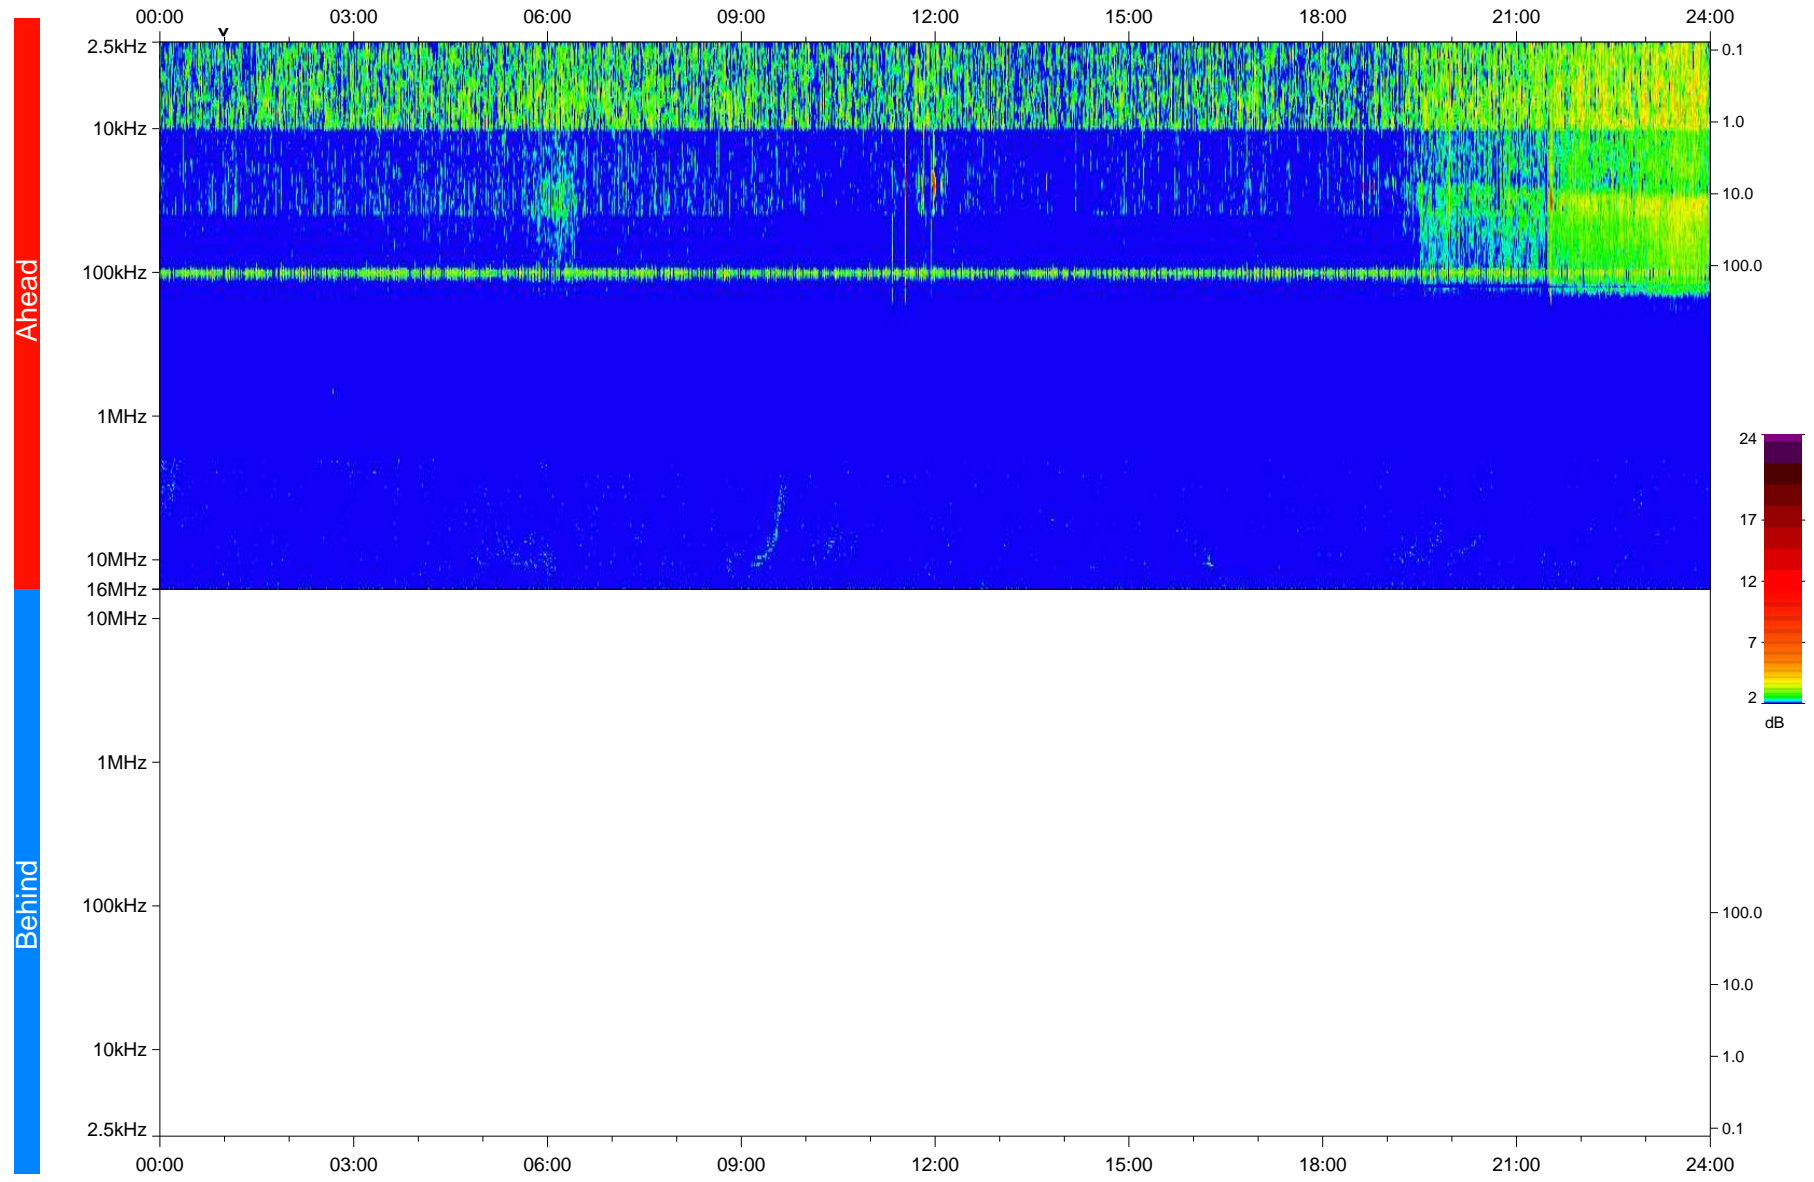

# STEREO/WAVES Daily Summary - 16-Jan-2018 (DOY 016)

Ahead source file: swaves\_ahead\_2018\_016\_1\_05.fin  
Ahead PSE Angle: -121.7°

Behind PSE Angle: 123.5°  
Behind source file: No STEREO-B data

Time (UTC)

file: stereo\_swaves\_daily-summary\_color\_20180116\_v04  
made by: space.umn.edu on macOS with IDL 8.8.2 on 2022-10-06 07:50:18, with TLib V945 / dynspec V311