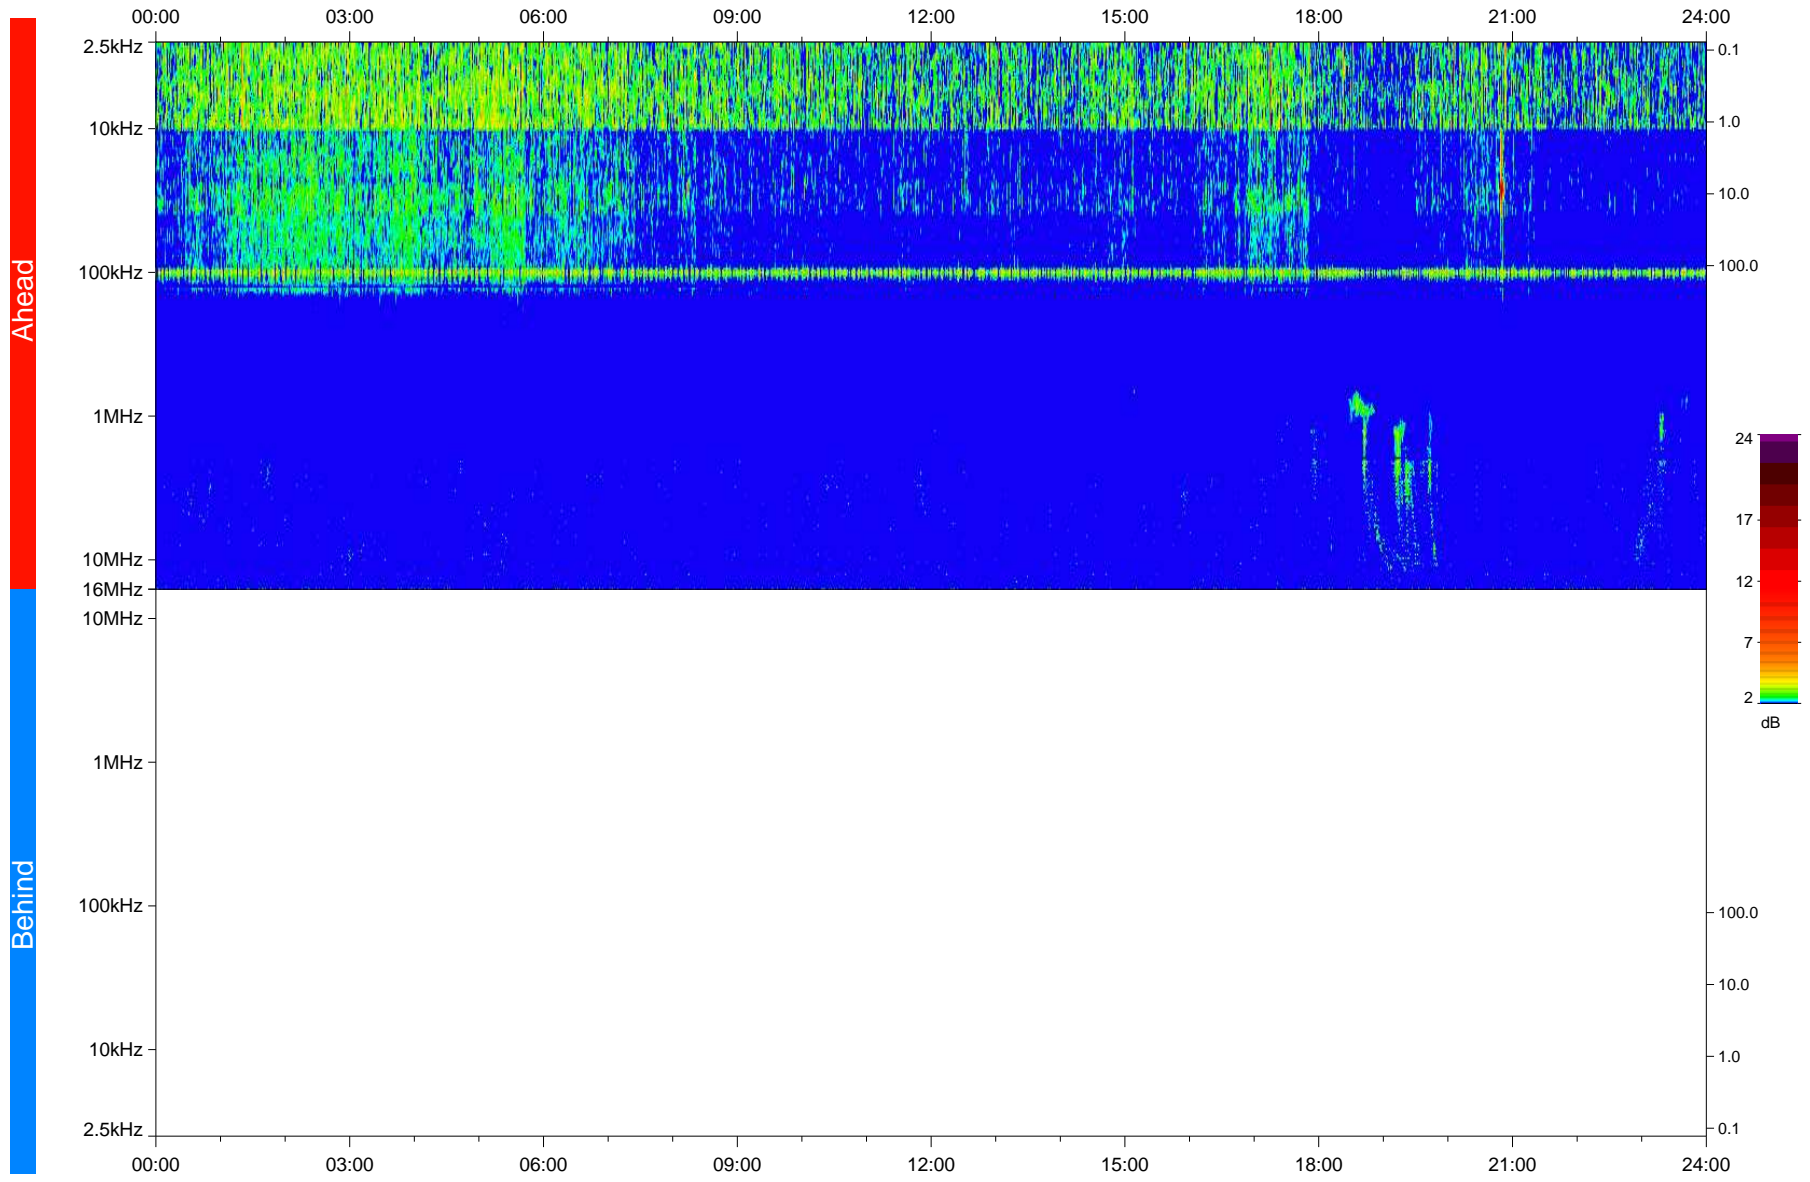

STEREO/WAVES Daily Summary - 15-Jan-2018 (DOY 015)

Ahead source file: swaves_ahead_2018_015_1_05.fin
Ahead PSE Angle: -121.8°

Behind PSE Angle: 123.6°
Behind source file: No STEREO-B data

Time (UTC)

file: stereo_swaves_daily-summary_color_20180115_v04
made by: space.umn.edu on macOS with IDL 8.8.2 on 2022-10-06 07:48:52, with TLib V945 / dynspec V311