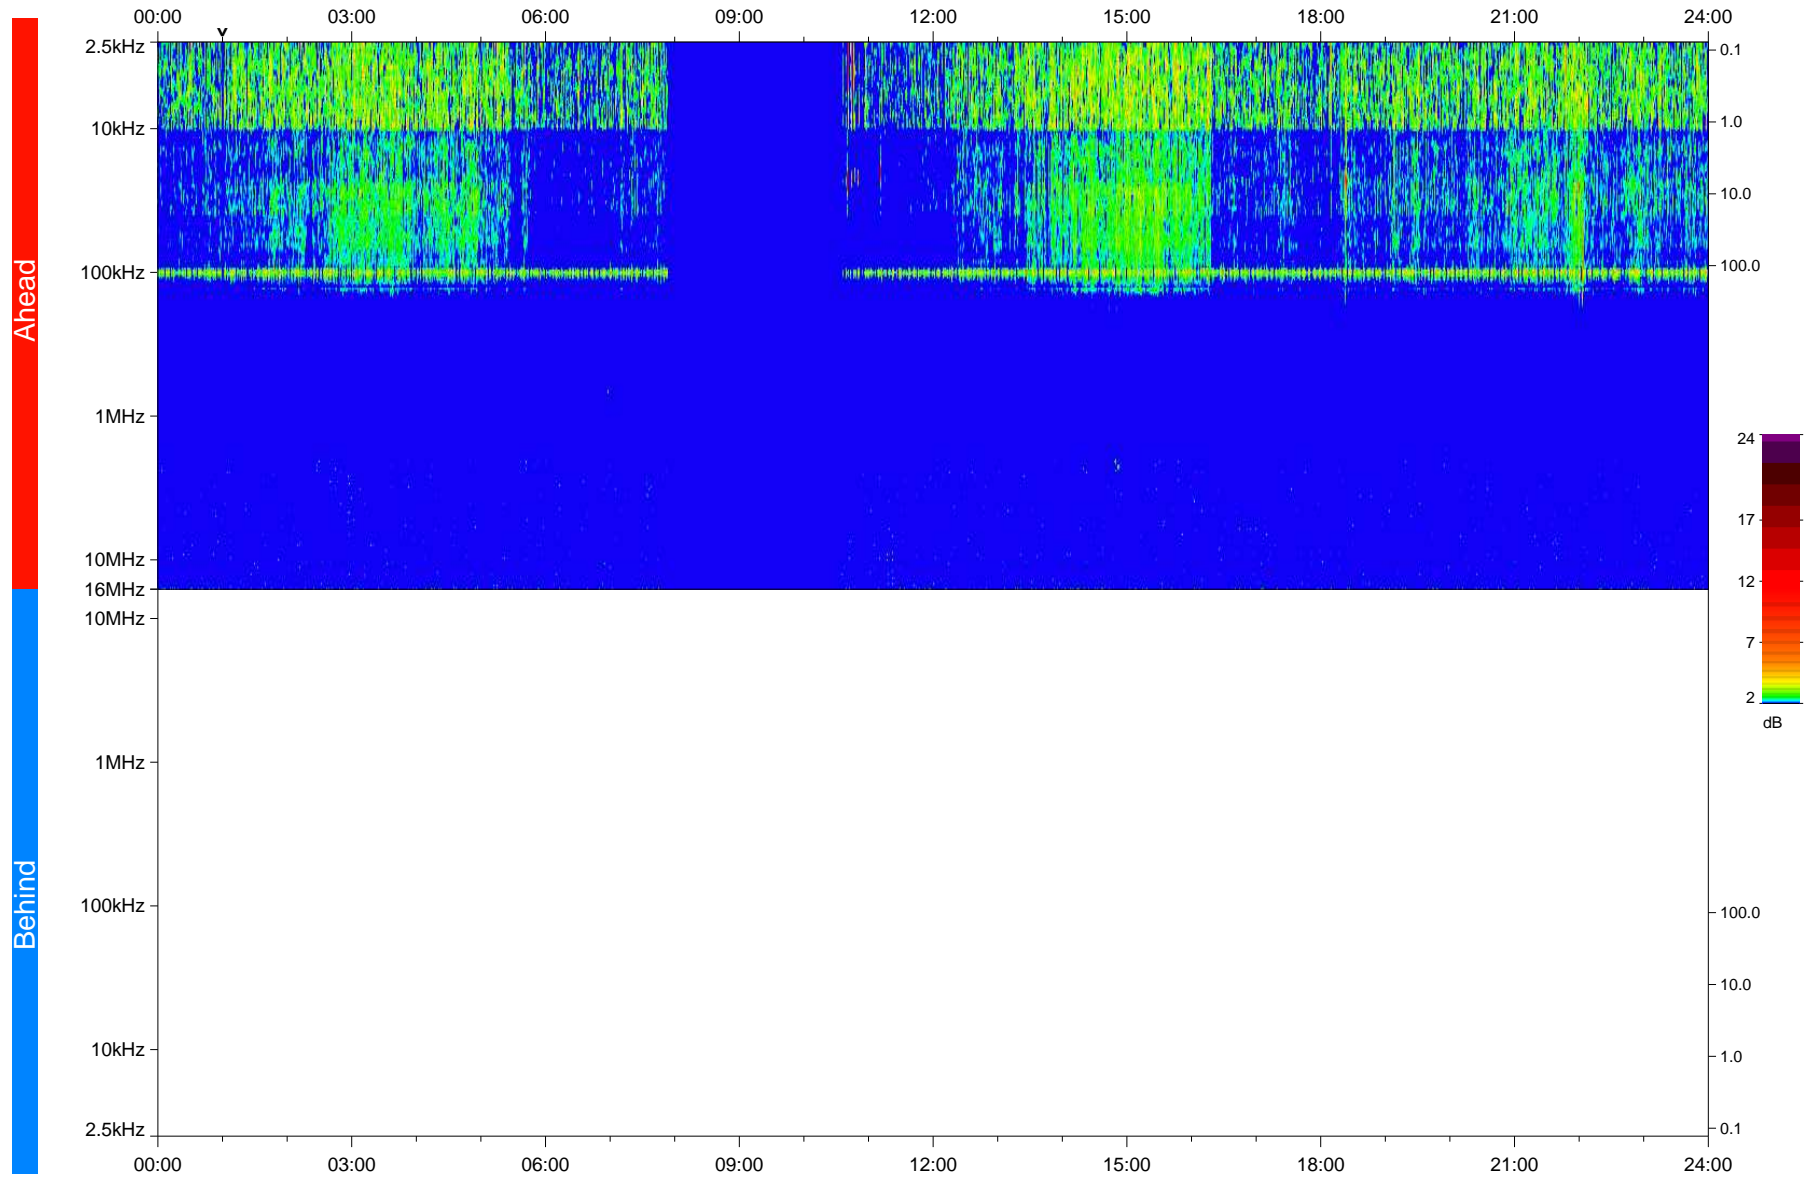

STEREO/WAVES Daily Summary - 14-Jan-2018 (DOY 014)

Ahead source file: swaves_ahead_2018_014_1_05.fin
Ahead PSE Angle: -121.8°

Behind PSE Angle: 123.7°
Behind source file: No STEREO-B data

Time (UTC)

file: stereo_swaves_daily-summary_color_20180114_v04
made by: space.umn.edu on macOS with IDL 8.8.2 on 2022-10-06 07:47:27, with TLib V945 / dynspec V311