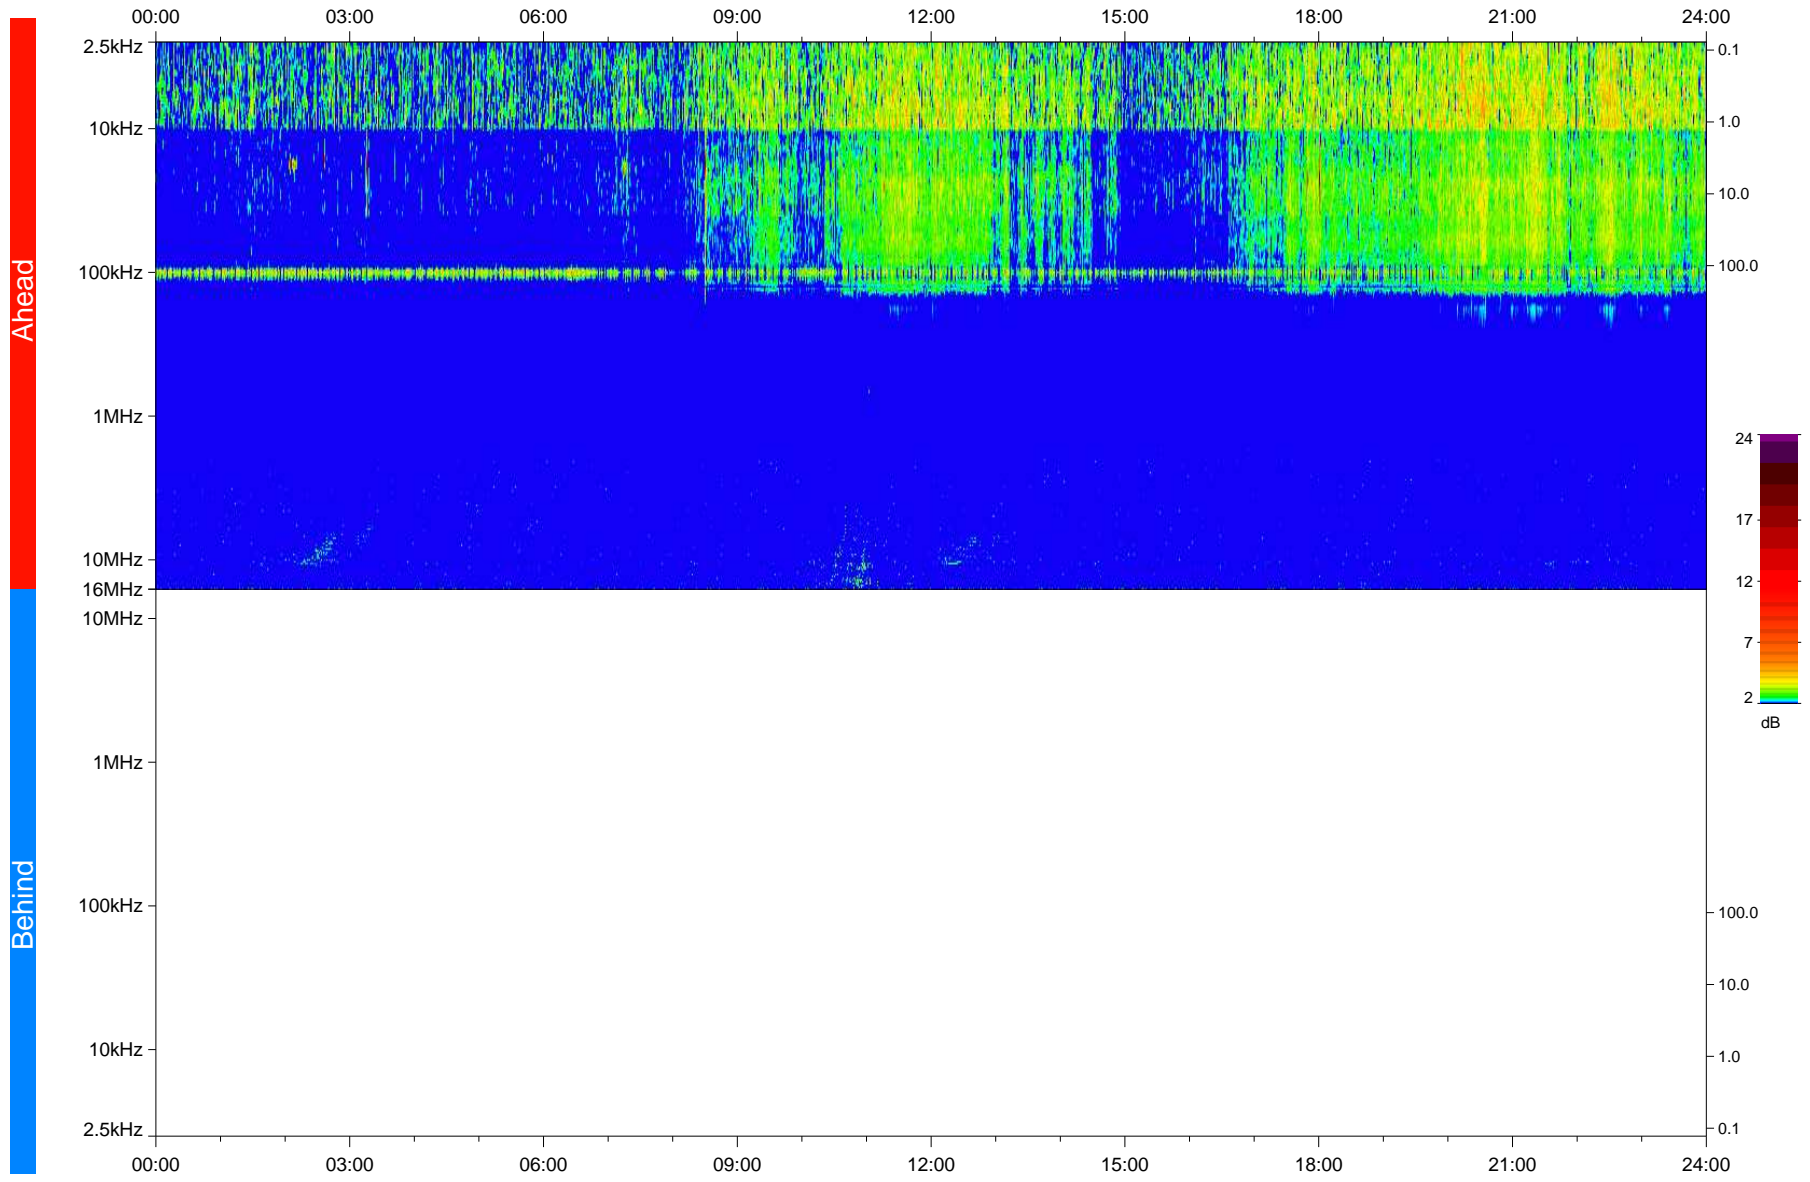

STEREO/WAVES Daily Summary - 13-Jan-2018 (DOY 013)

Ahead source file: swaves_ahead_2018_013_1_05.fin
Ahead PSE Angle: -121.9°

Behind PSE Angle: 123.8°
Behind source file: No STEREO-B data

Time (UTC)

file: stereo_swaves_daily-summary_color_20180113_v04
made by: space.umn.edu on macOS with IDL 8.8.2 on 2022-10-06 07:46:05, with TLib V945 / dynspec V311