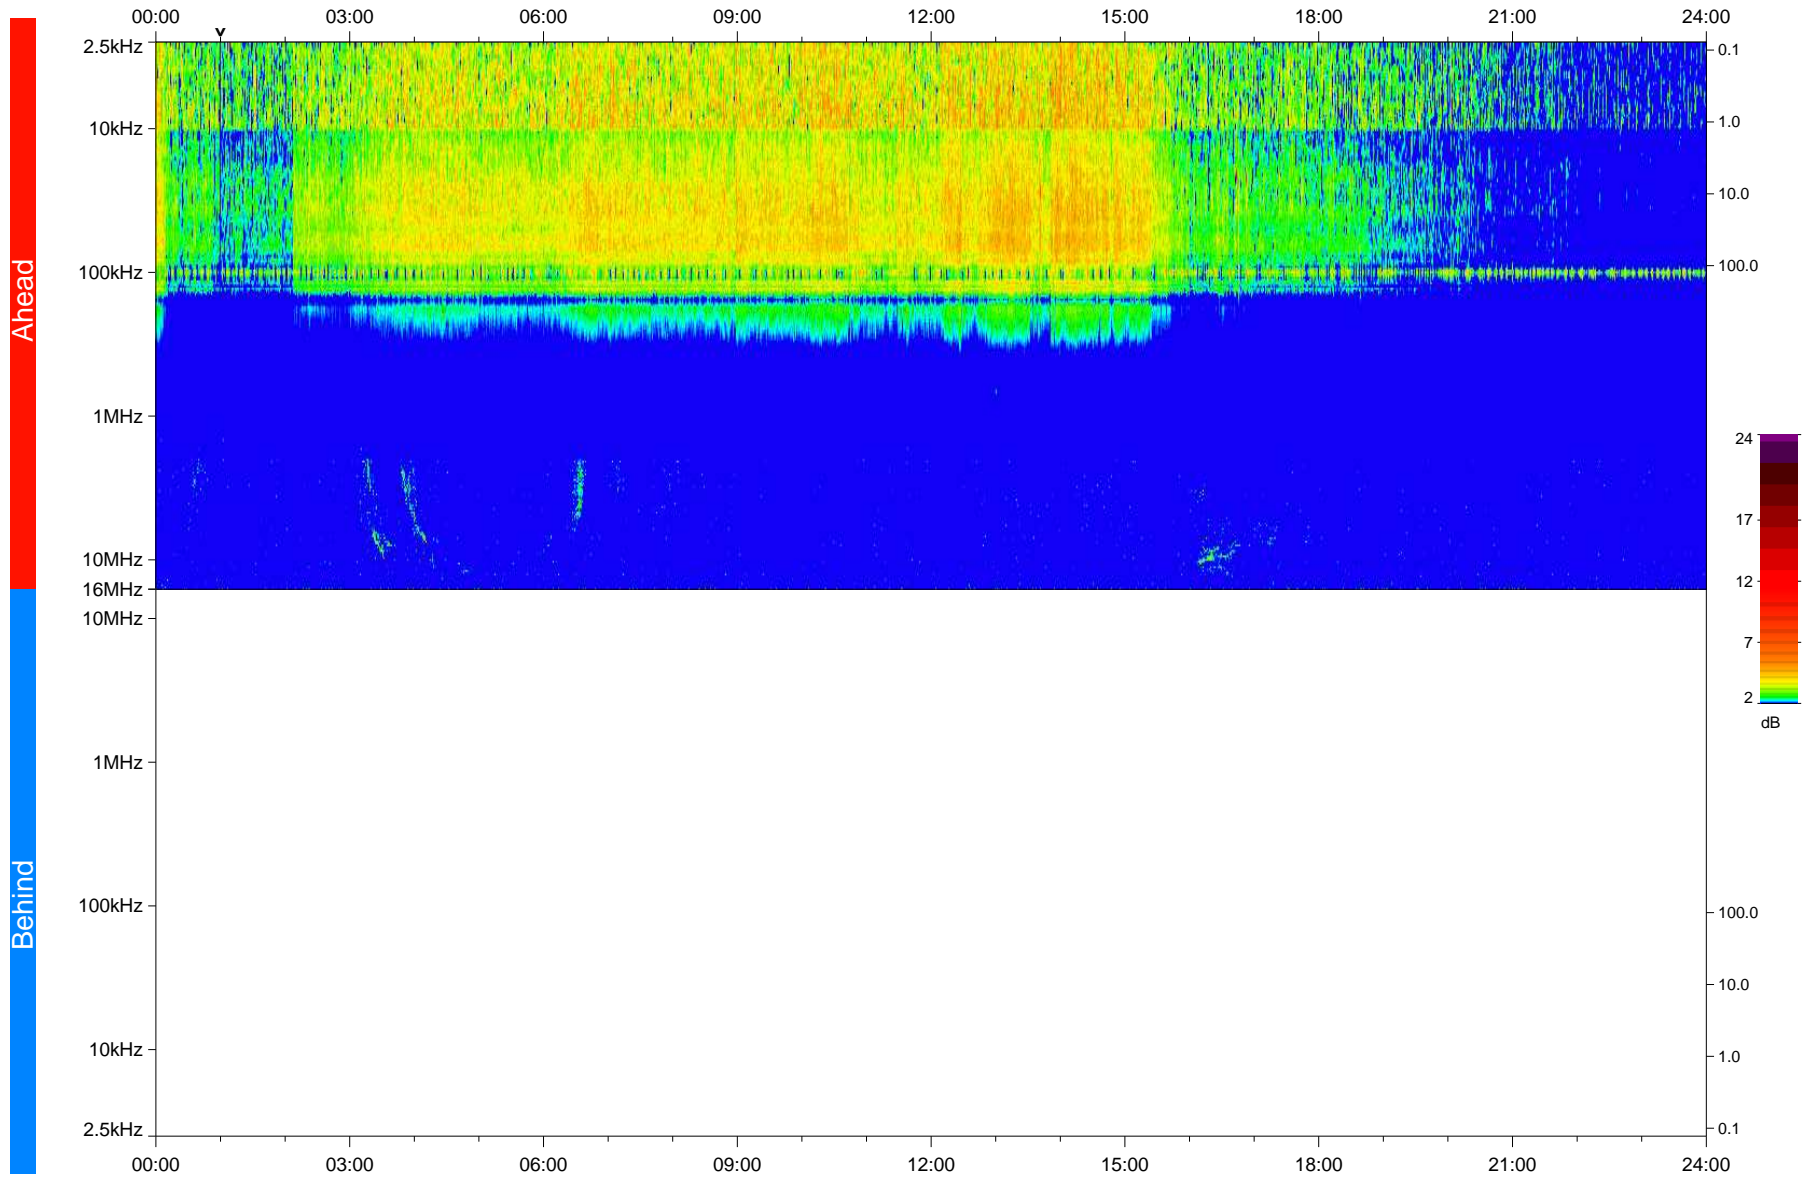

# STEREO/WAVES Daily Summary - 12-Jan-2018 (DOY 012)

Ahead source file: swaves Ahead\_2018\_012\_1\_05.fin  
Ahead PSE Angle: -121.8°

Behind PSE Angle: 124.0°  
Behind source file: No STEREO-B data

Time (UTC)

file: stereo\_swaves\_daily-summary\_color\_20180112\_v04  
made by: space.umn.edu on macOS with IDL 8.8.2 on 2022-10-06 07:44:39, with TMLib V945 / dynspec V311