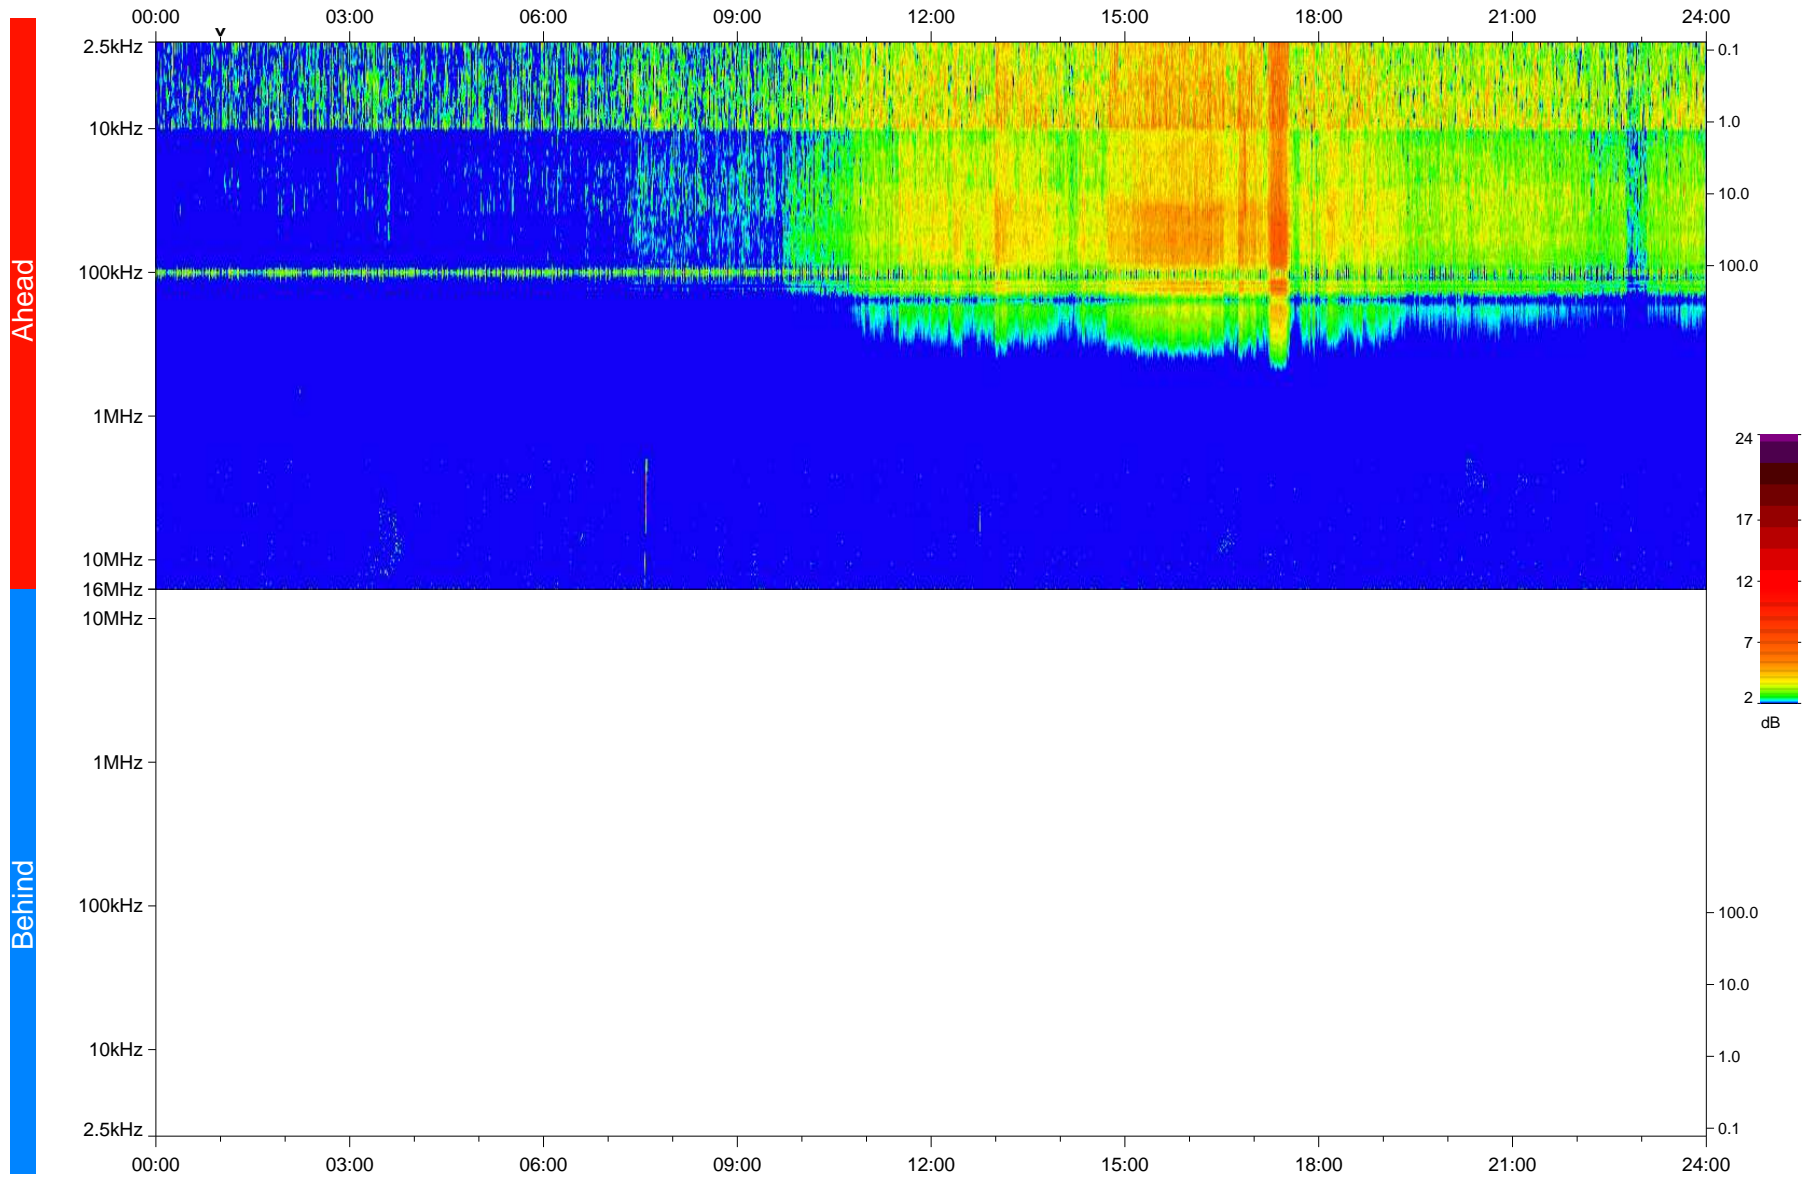

STEREO/WAVES Daily Summary - 08-Jan-2018 (DOY 008)

Ahead source file: swaves_ahead_2018_008_1_05.fin
Ahead PSE Angle: -122.0°

Behind PSE Angle: 124.4°
Behind source file: No STEREO-B data

Time (UTC)

file: stereo_swaves_daily-summary_color_20180108_v04
made by: space.umn.edu on macOS with IDL 8.8.2 on 2022-10-06 07:38:53, with TLib V945 / dynspec V311