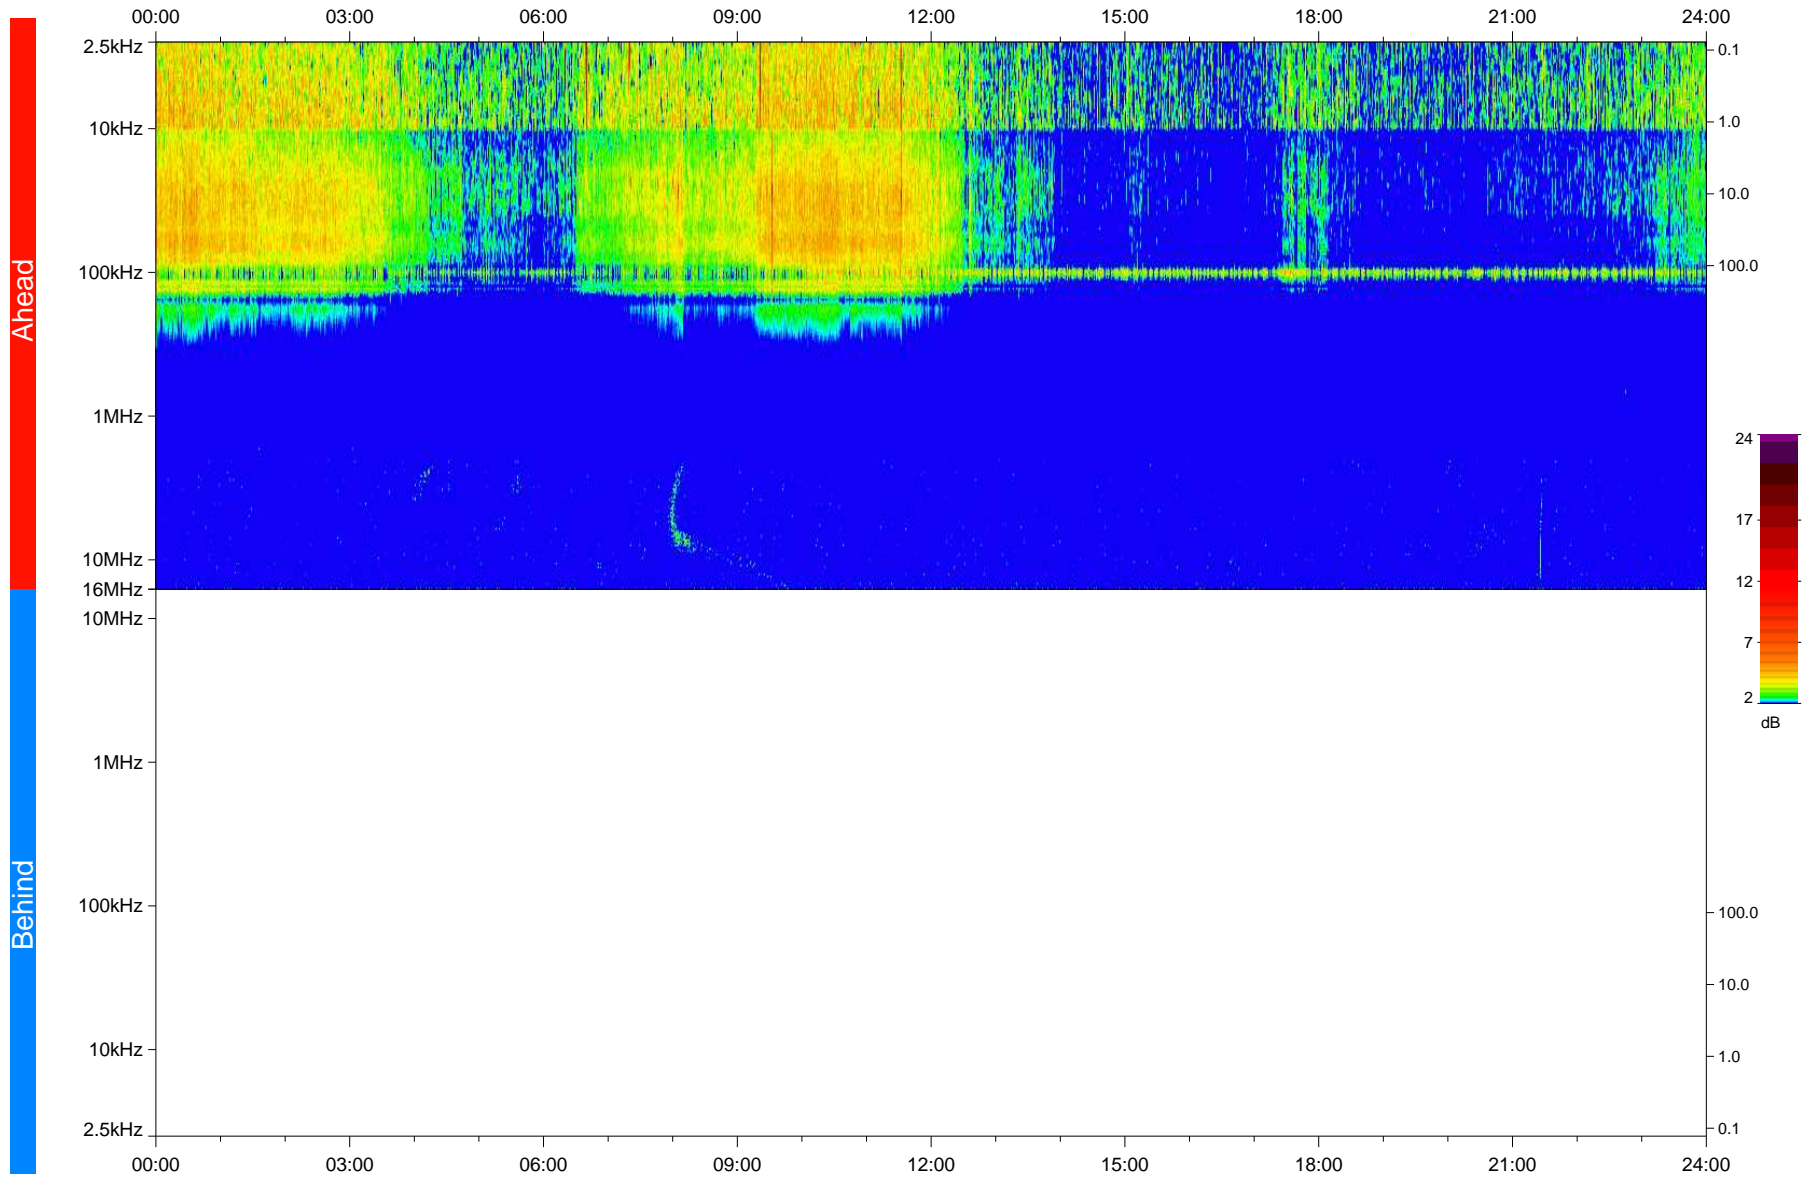

STEREO/WAVES Daily Summary - 07-Jan-2018 (DOY 007)

Ahead source file: swaves_ahead_2018_007_1_05.fin
Ahead PSE Angle: -122.0°

Behind PSE Angle: 124.6°
Behind source file: No STEREO-B data

Time (UTC)

file: stereo_swaves_daily-summary_color_20180107_v04
made by: space.umn.edu on macOS with IDL 8.8.2 on 2022-10-06 07:37:26, with TLib V945 / dynspec V311