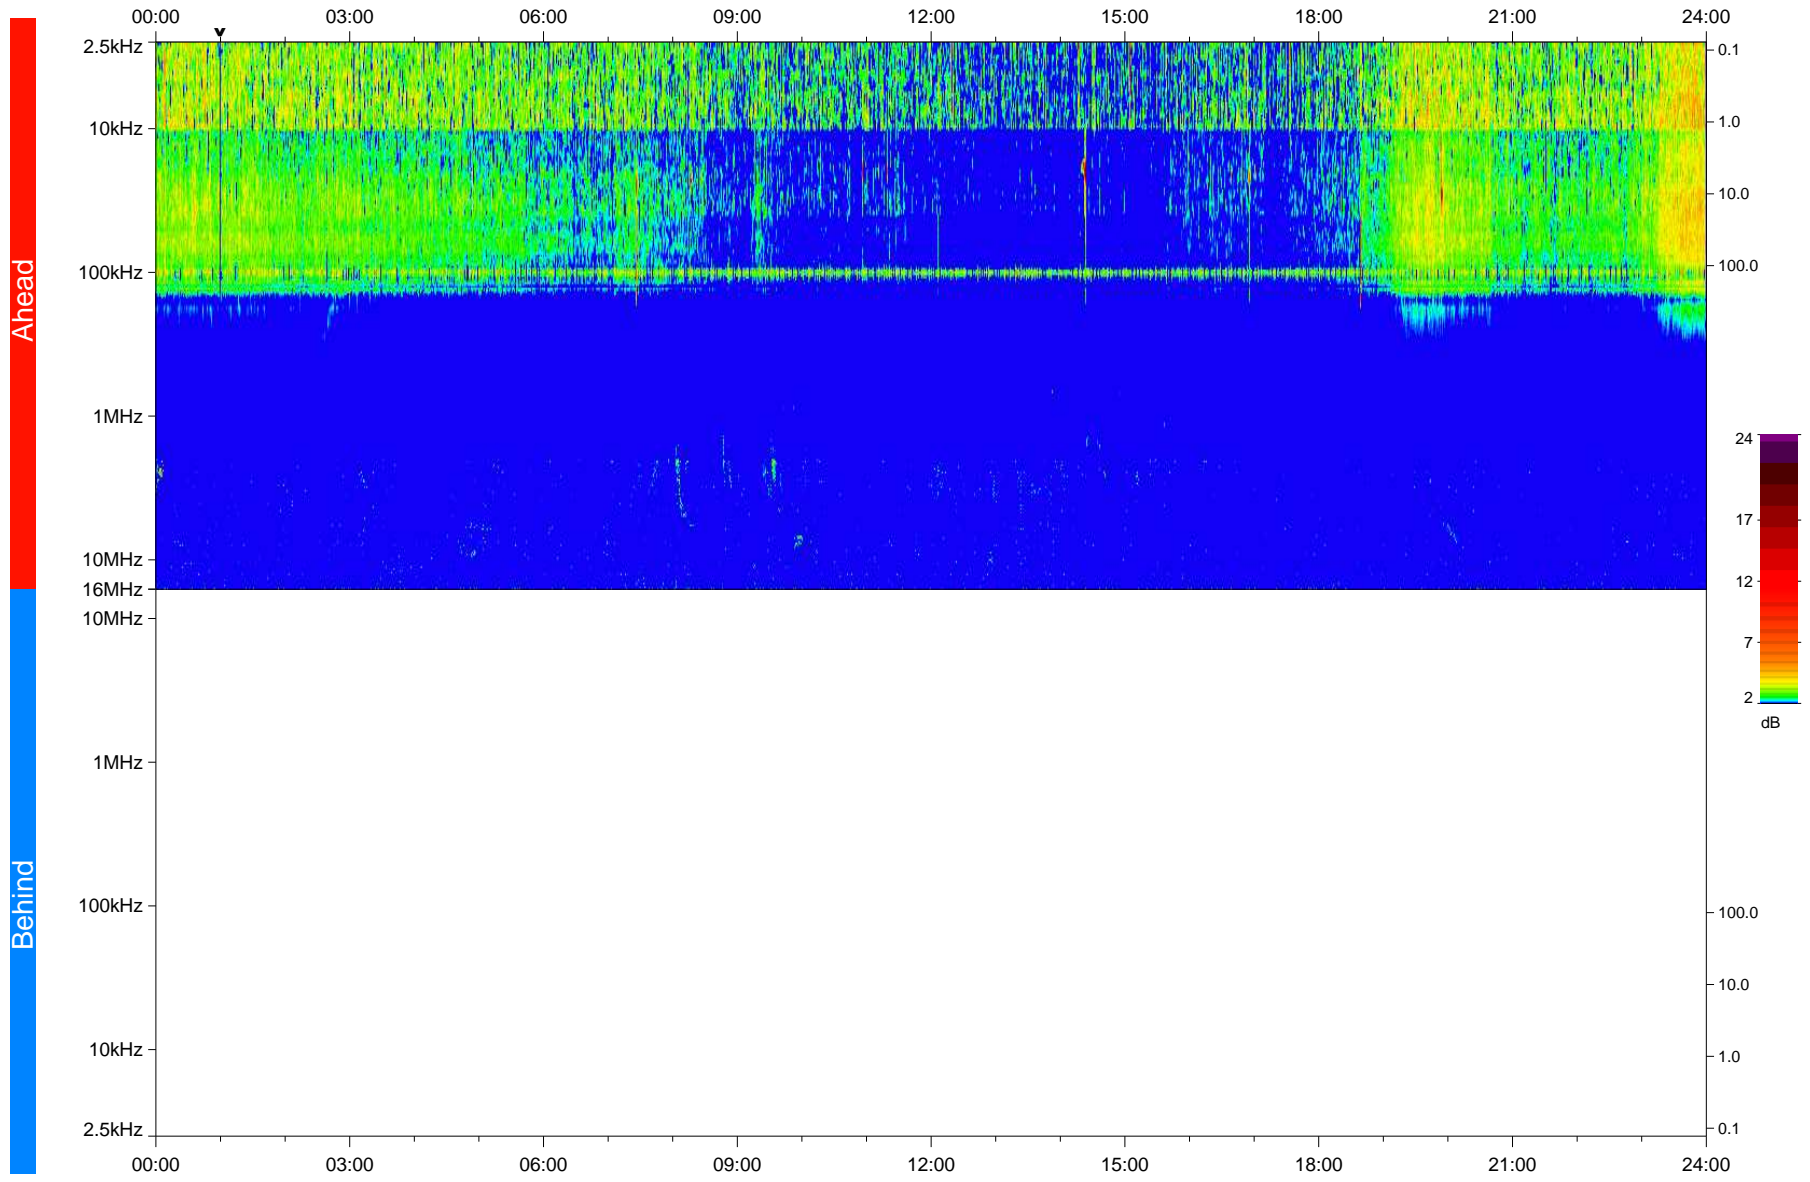

STEREO/WAVES Daily Summary - 06-Jan-2018 (DOY 006)

Ahead source file: swaves Ahead_2018_006_1_05.fin
Ahead PSE Angle: -122.0°

Behind PSE Angle: 124.7°
Behind source file: No STEREO-B data

Time (UTC)

file: stereo_swaves_daily-summary_color_20180106_v04
made by: space.umn.edu on macOS with IDL 8.8.2 on 2022-10-06 07:35:58, with TLib V945 / dynspec V311