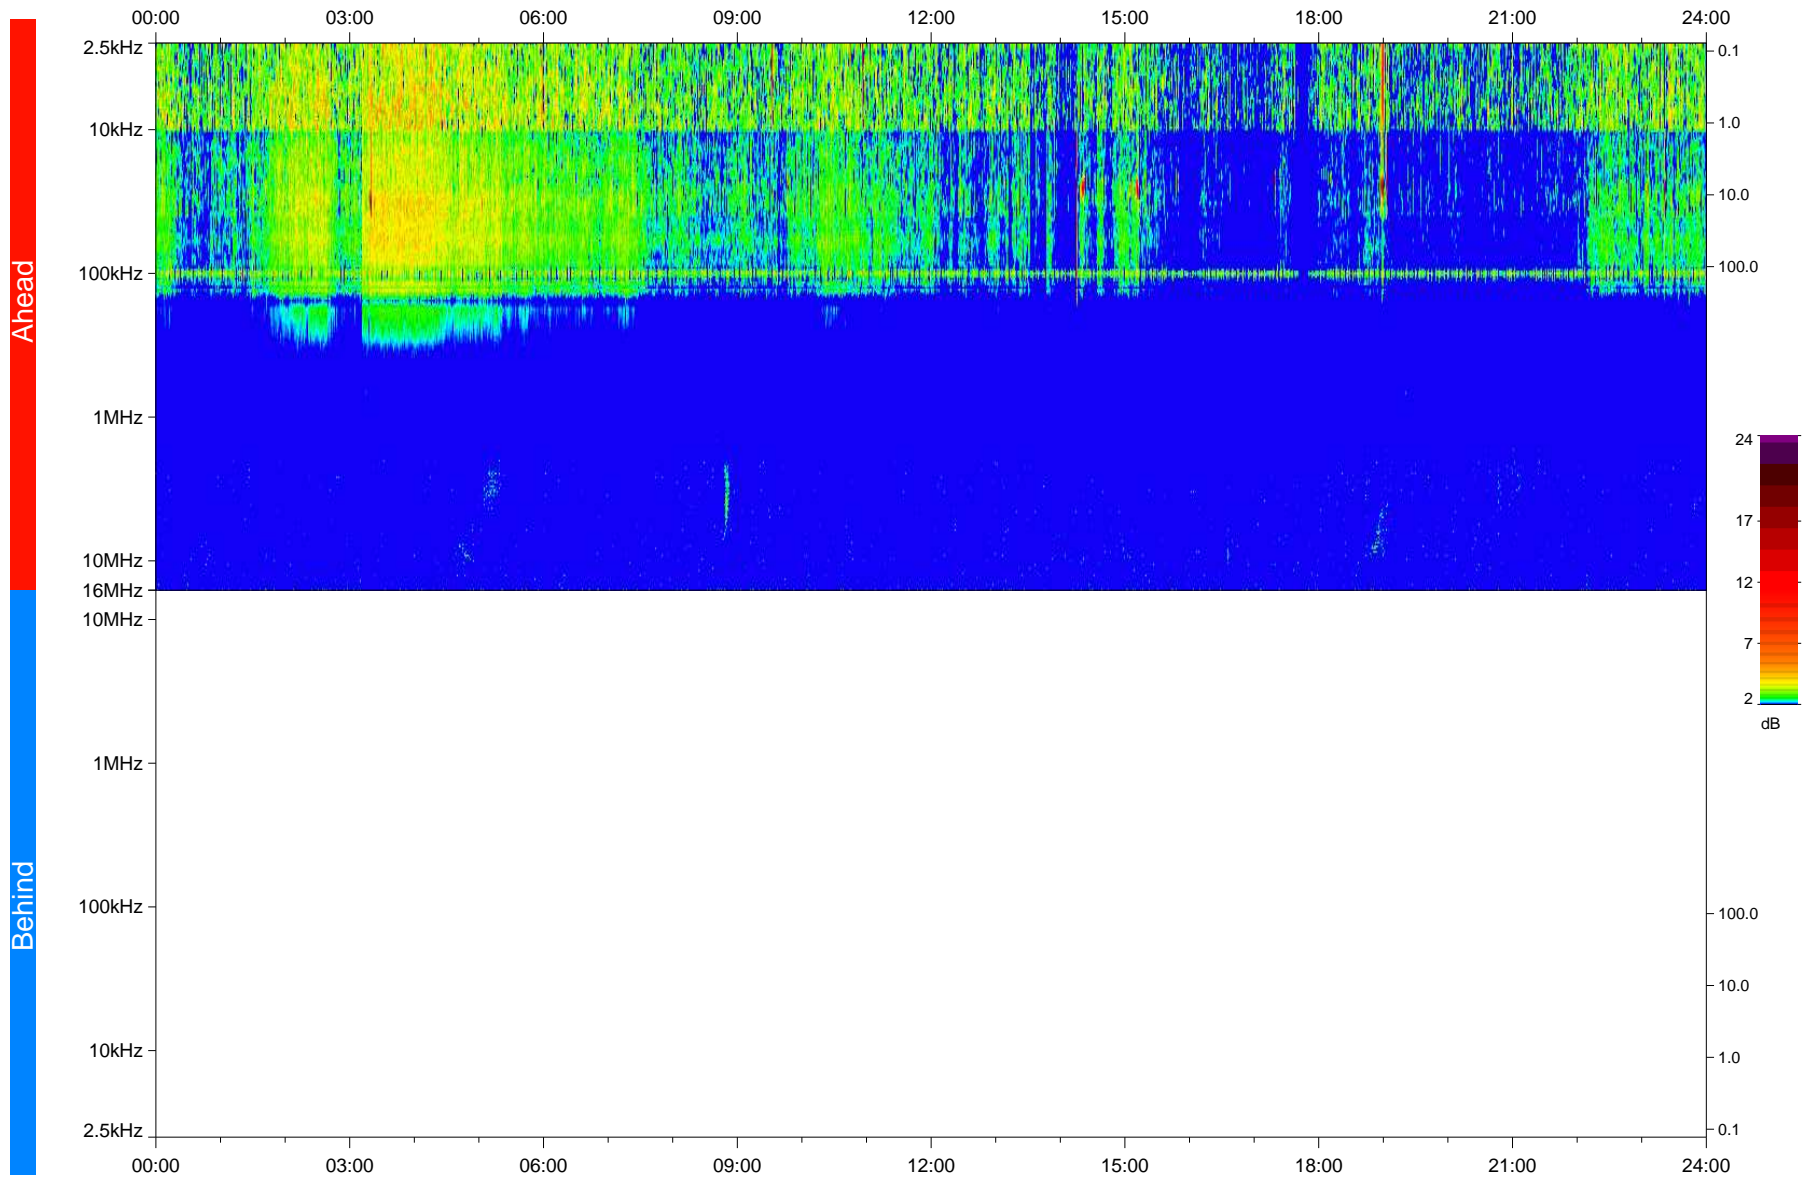

STEREO/WAVES Daily Summary - 05-Jan-2018 (DOY 005)

Ahead source file: swaves_ahead_2018_005_1_05.fin
Ahead PSE Angle: -122.1°

Behind PSE Angle: 124.8°
Behind source file: No STEREO-B data

Time (UTC)

file: stereo_swaves_daily-summary_color_20180105_v04
made by: space.umn.edu on macOS with IDL 8.8.2 on 2022-10-06 07:34:32, with TLib V945 / dynspec V311