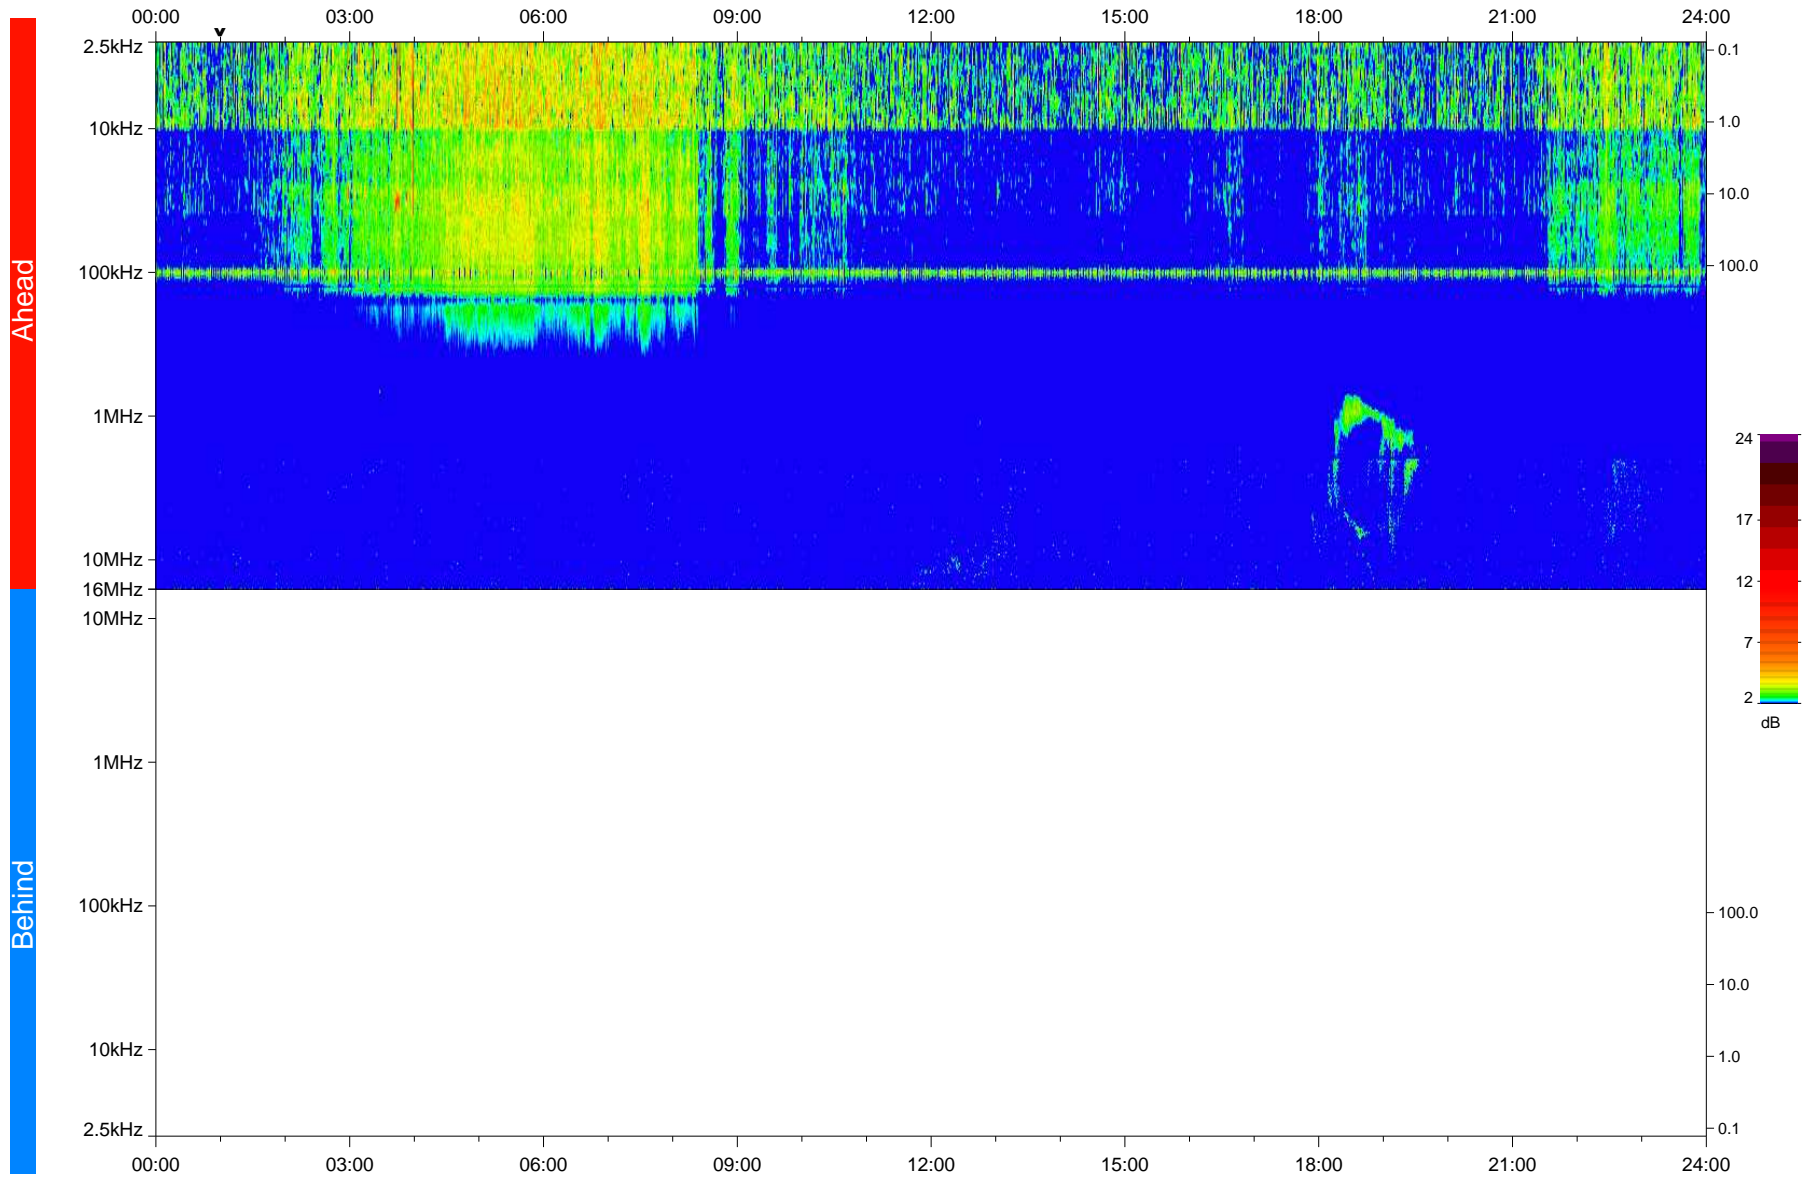

STEREO/WAVES Daily Summary - 04-Jan-2018 (DOY 004)

Ahead source file: swaves_ahead_2018_004_1_05.fin
Ahead PSE Angle: -122.2°

Behind PSE Angle: 124.9°
Behind source file: No STEREO-B data

Time (UTC)

file: stereo_swaves_daily-summary_color_20180104_v04
made by: space.umn.edu on macOS with IDL 8.8.2 on 2022-10-06 07:33:05, with TLib V945 / dynspec V311