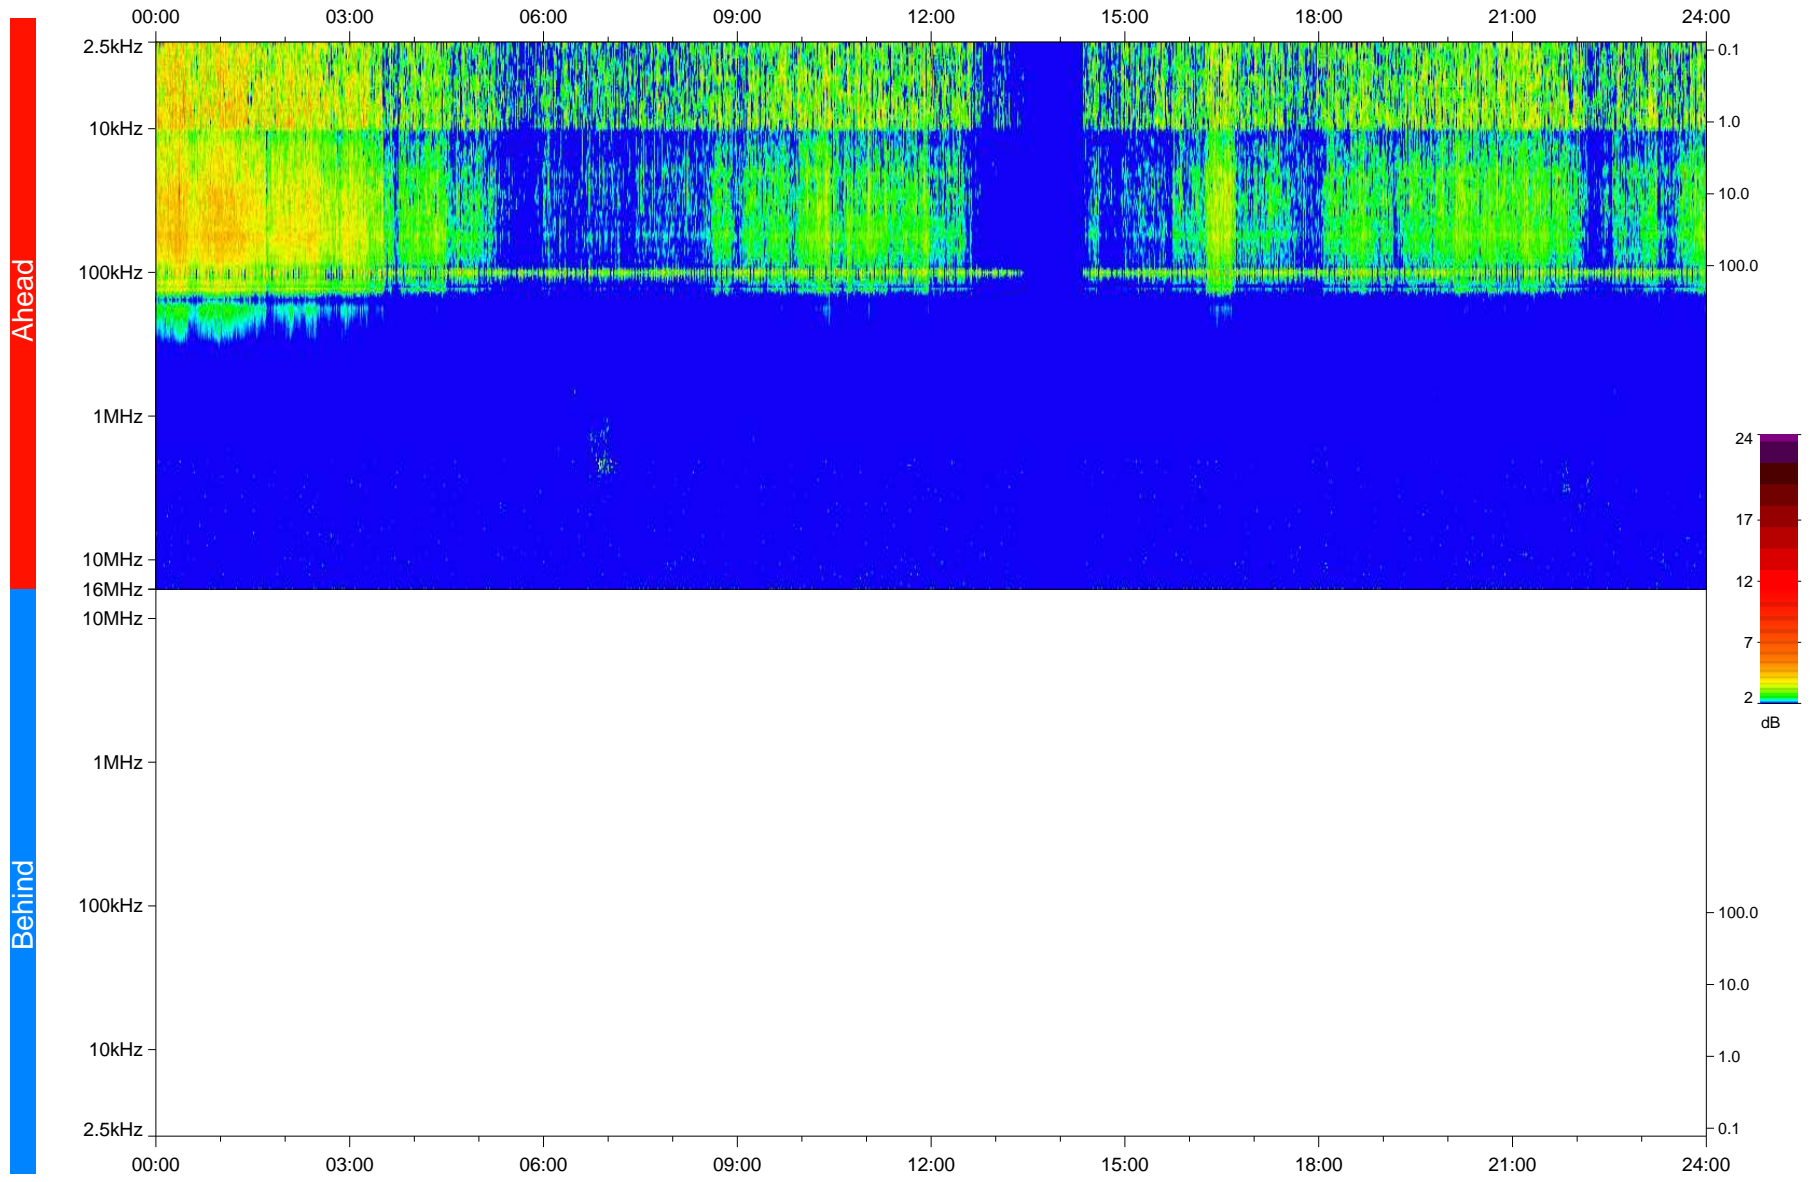

# STEREO/WAVES Daily Summary - 03-Jan-2018 (DOY 003)

Ahead source file: swaves Ahead\_2018\_003\_1\_05.fin  
Ahead PSE Angle: -122.2°

Behind PSE Angle: 125.0°  
Behind source file: No STEREO-B data

Time (UTC)

file: stereo\_swaves\_daily-summary\_color\_20180103\_v04  
made by: space.umn.edu on macOS with IDL 8.8.2 on 2022-10-06 07:31:38, with TLib V945 / dynspec V311