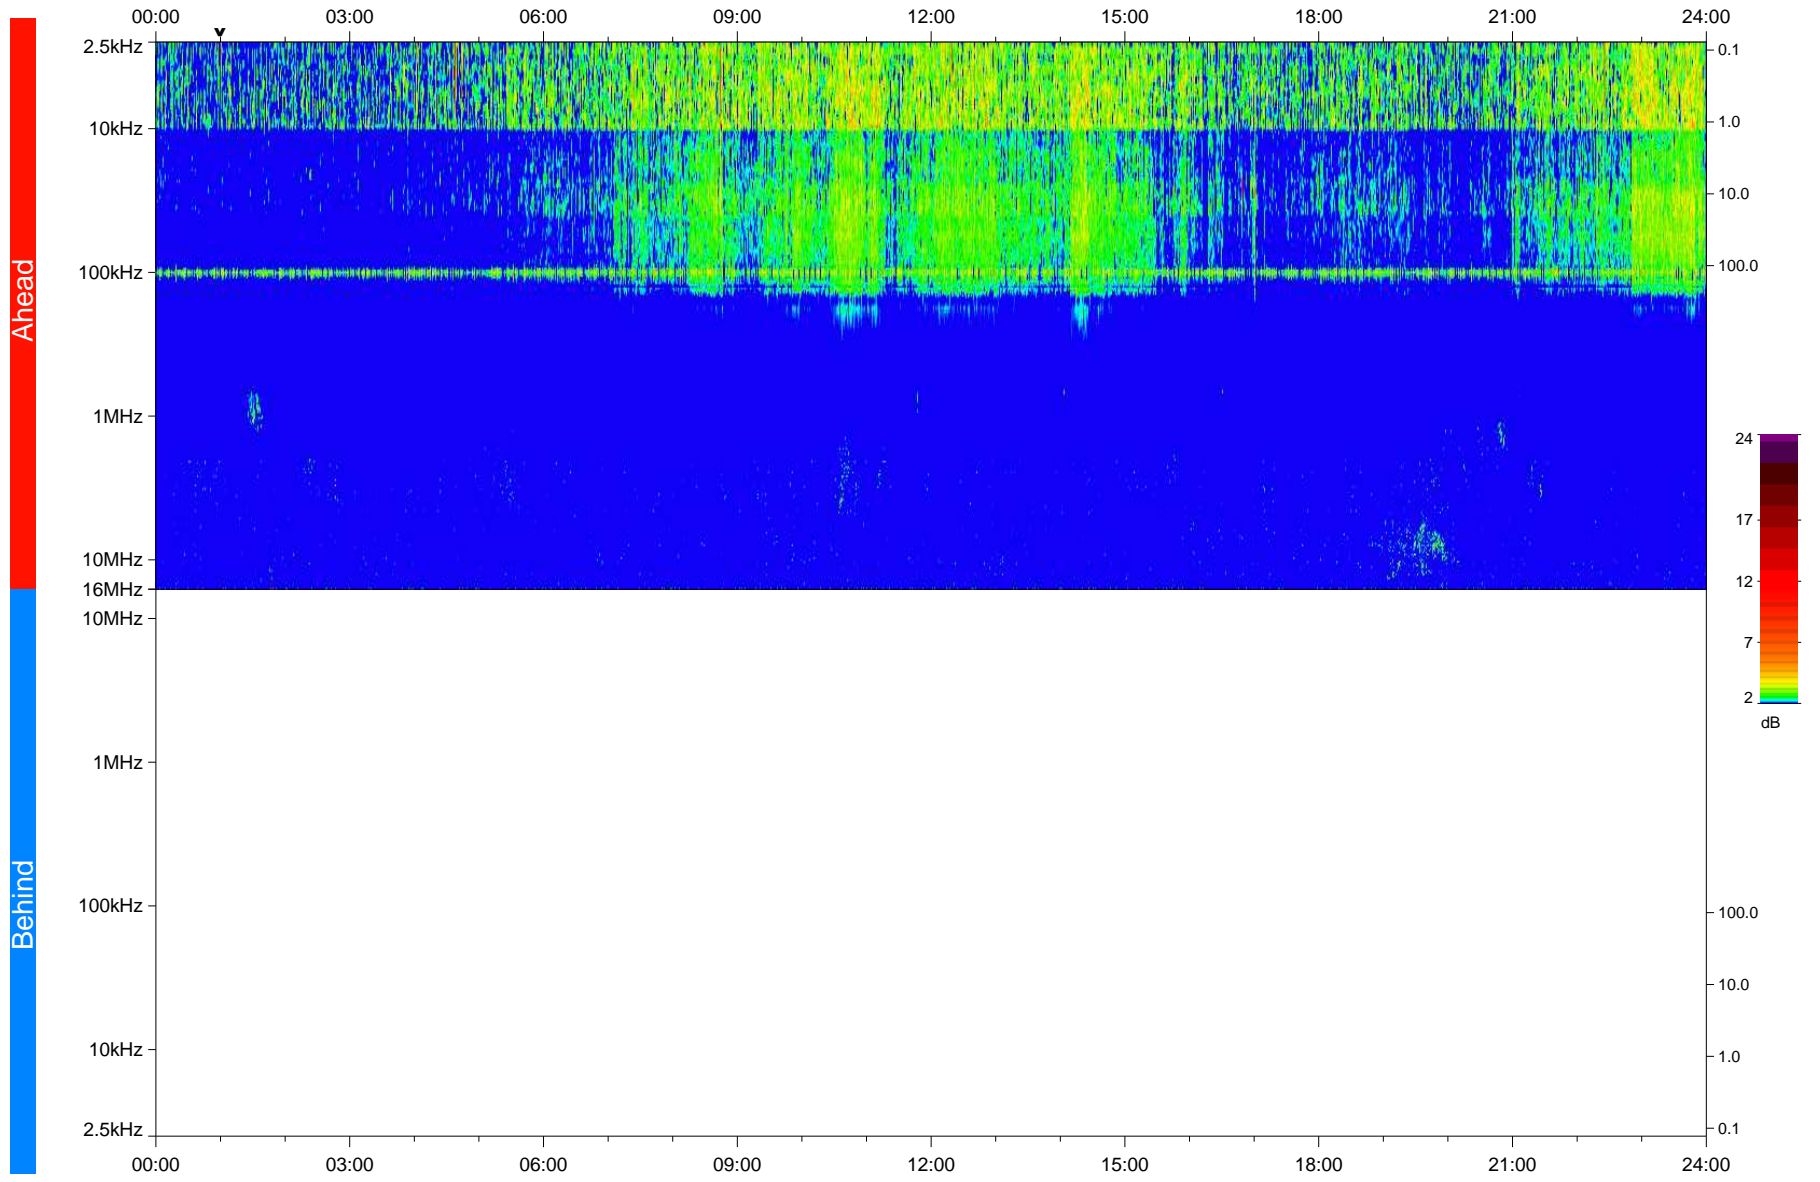

# STEREO/WAVES Daily Summary - 02-Jan-2018 (DOY 002)

Ahead source file: swaves\_ahead\_2018\_002\_1\_05.fin  
Ahead PSE Angle: -122.2°

Behind PSE Angle: 125.2°  
Behind source file: No STEREO-B data

Time (UTC)

file: stereo\_swaves\_daily-summary\_color\_20180102\_v04  
made by: space.umn.edu on macOS with IDL 8.8.2 on 2022-10-06 07:30:13, with TLib V945 / dynspec V311