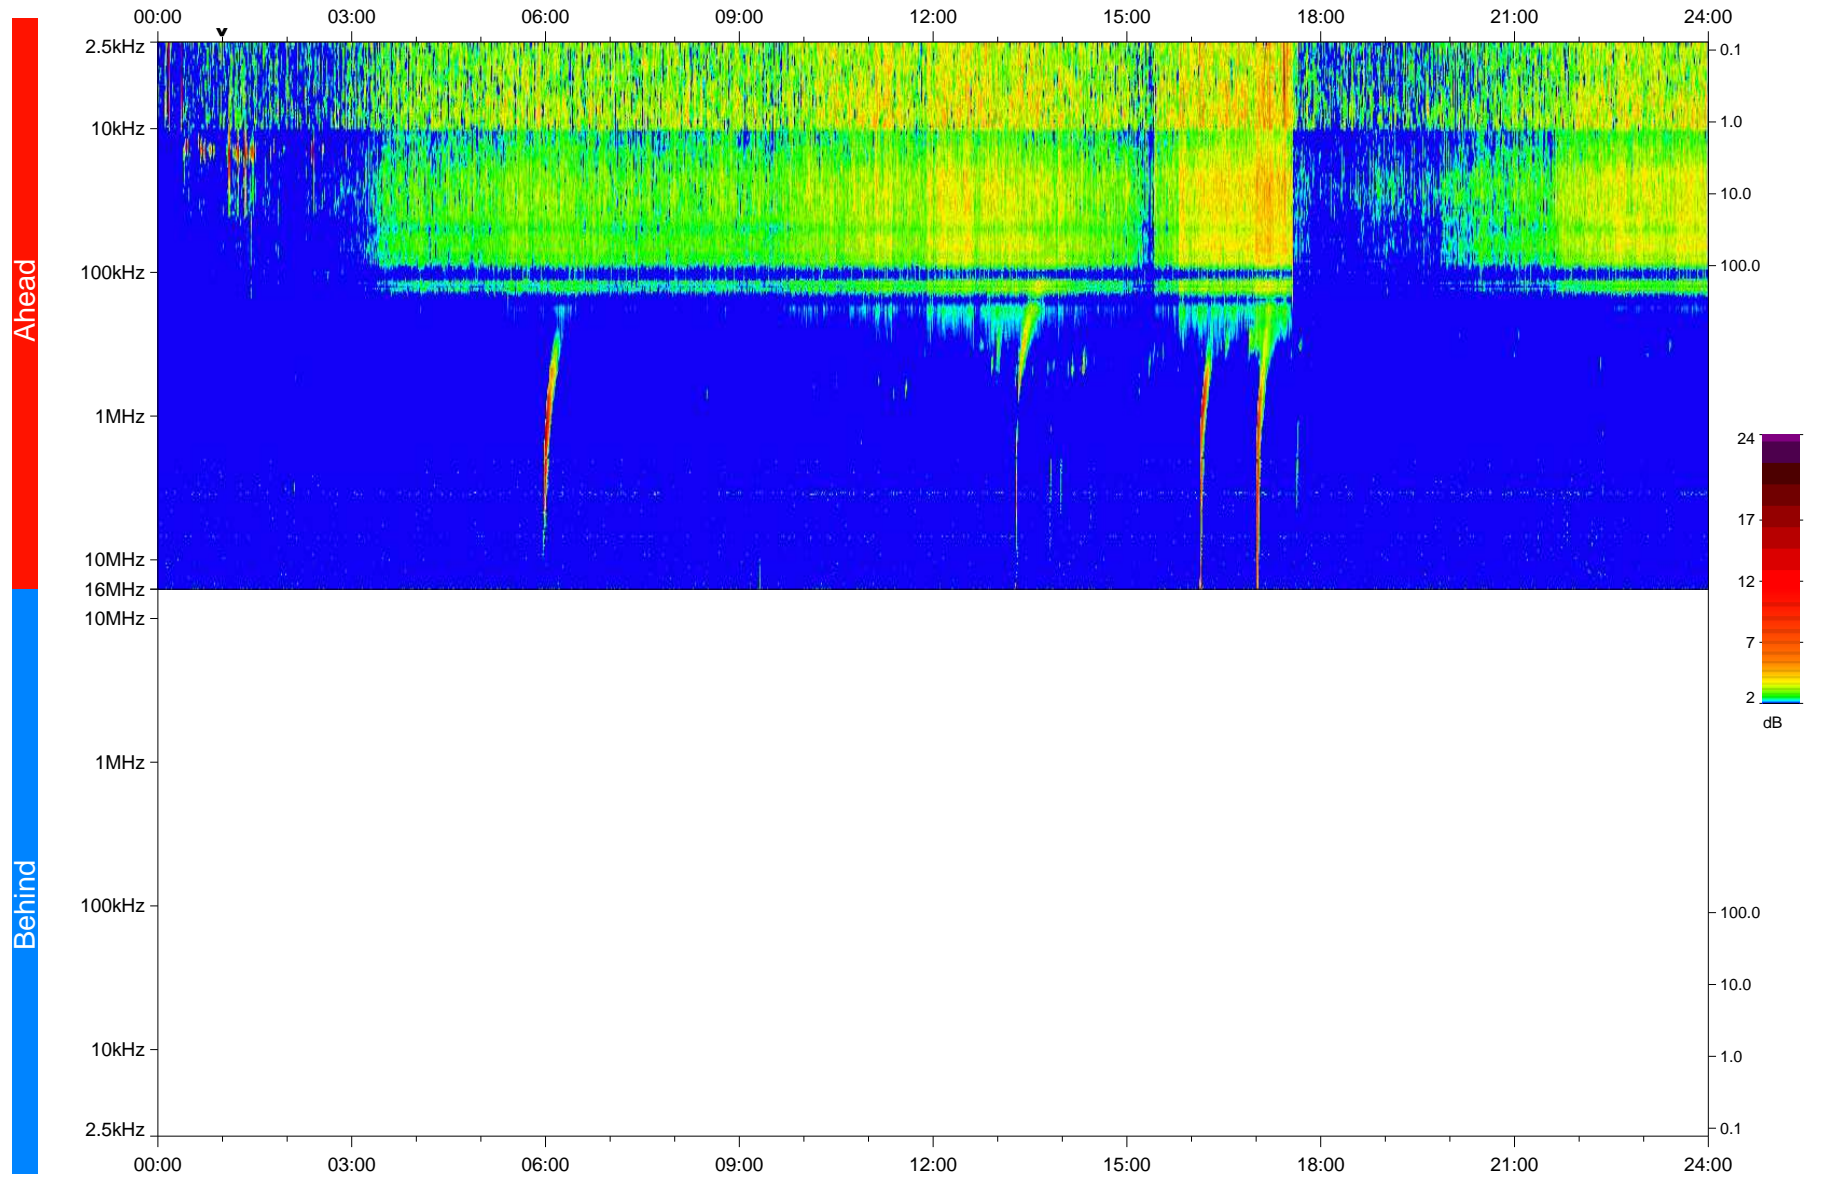

# STEREO/WAVES Daily Summary - 13-Nov-2016 (DOY 318)

Ahead source file: swaves\_ahead\_2016\_318\_1\_05.fin  
Ahead PSE Angle: -146.1°

Behind PSE Angle: 151.6°  
Behind source file: No STEREO-B data

Time (UTC)

file: stereo\_swaves\_daily-summary\_color\_20161113\_v04  
made by: space.umn.edu on macOS with IDL 8.8.2 on 2022-10-09 17:48:41, with TMLib V945 / dynspec V311