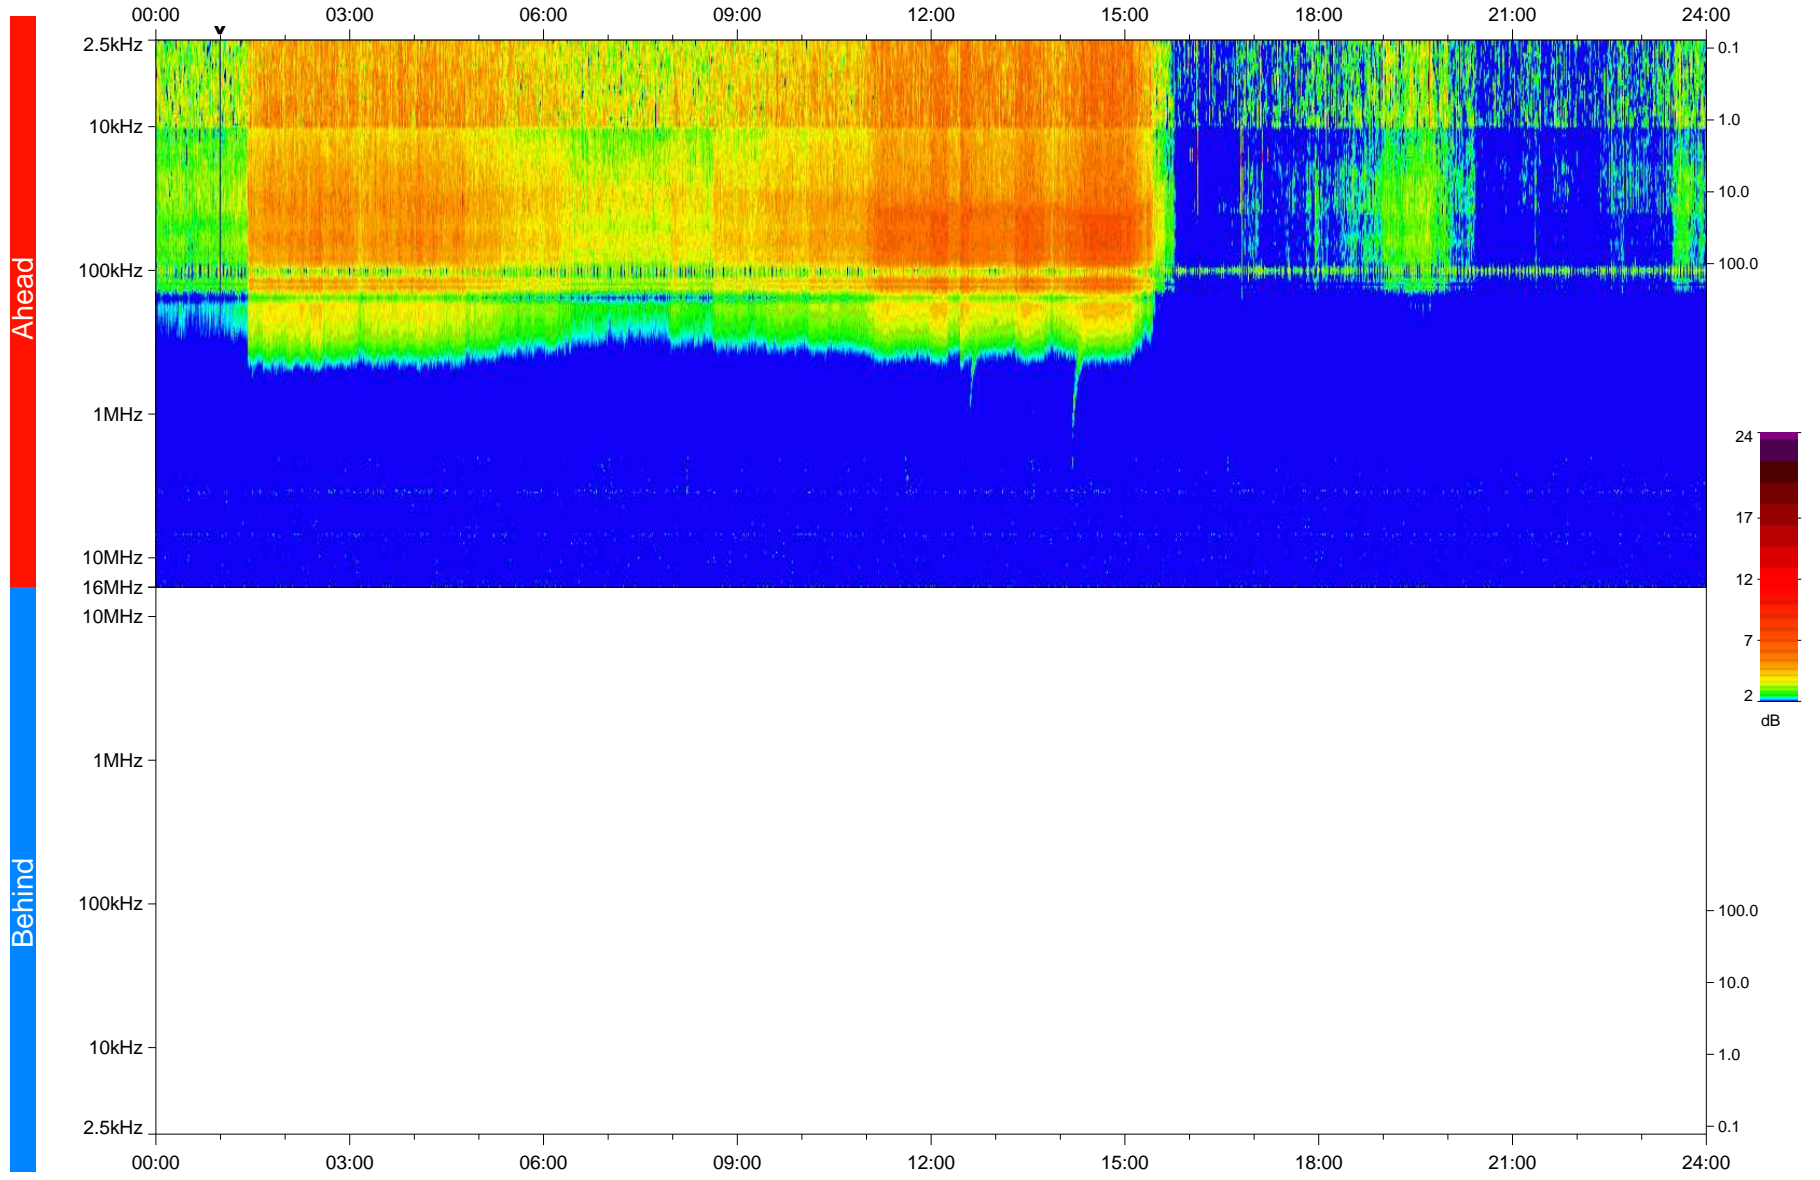

# STEREO/WAVES Daily Summary - 15-Apr-2016 (DOY 106)

Ahead source file: swaves Ahead\_2016\_106\_1\_05.fin  
Ahead PSE Angle: -161.0°

Behind PSE Angle: 152.3°  
Behind source file: No STEREO-B data

Time (UTC)

file: stereo\_swaves\_daily-summary\_color\_20160415\_v04  
made by: space.umn.edu on macOS with IDL 8.8.2 on 2022-10-09 12:43:46, with TMLib V945 / dynspec V311